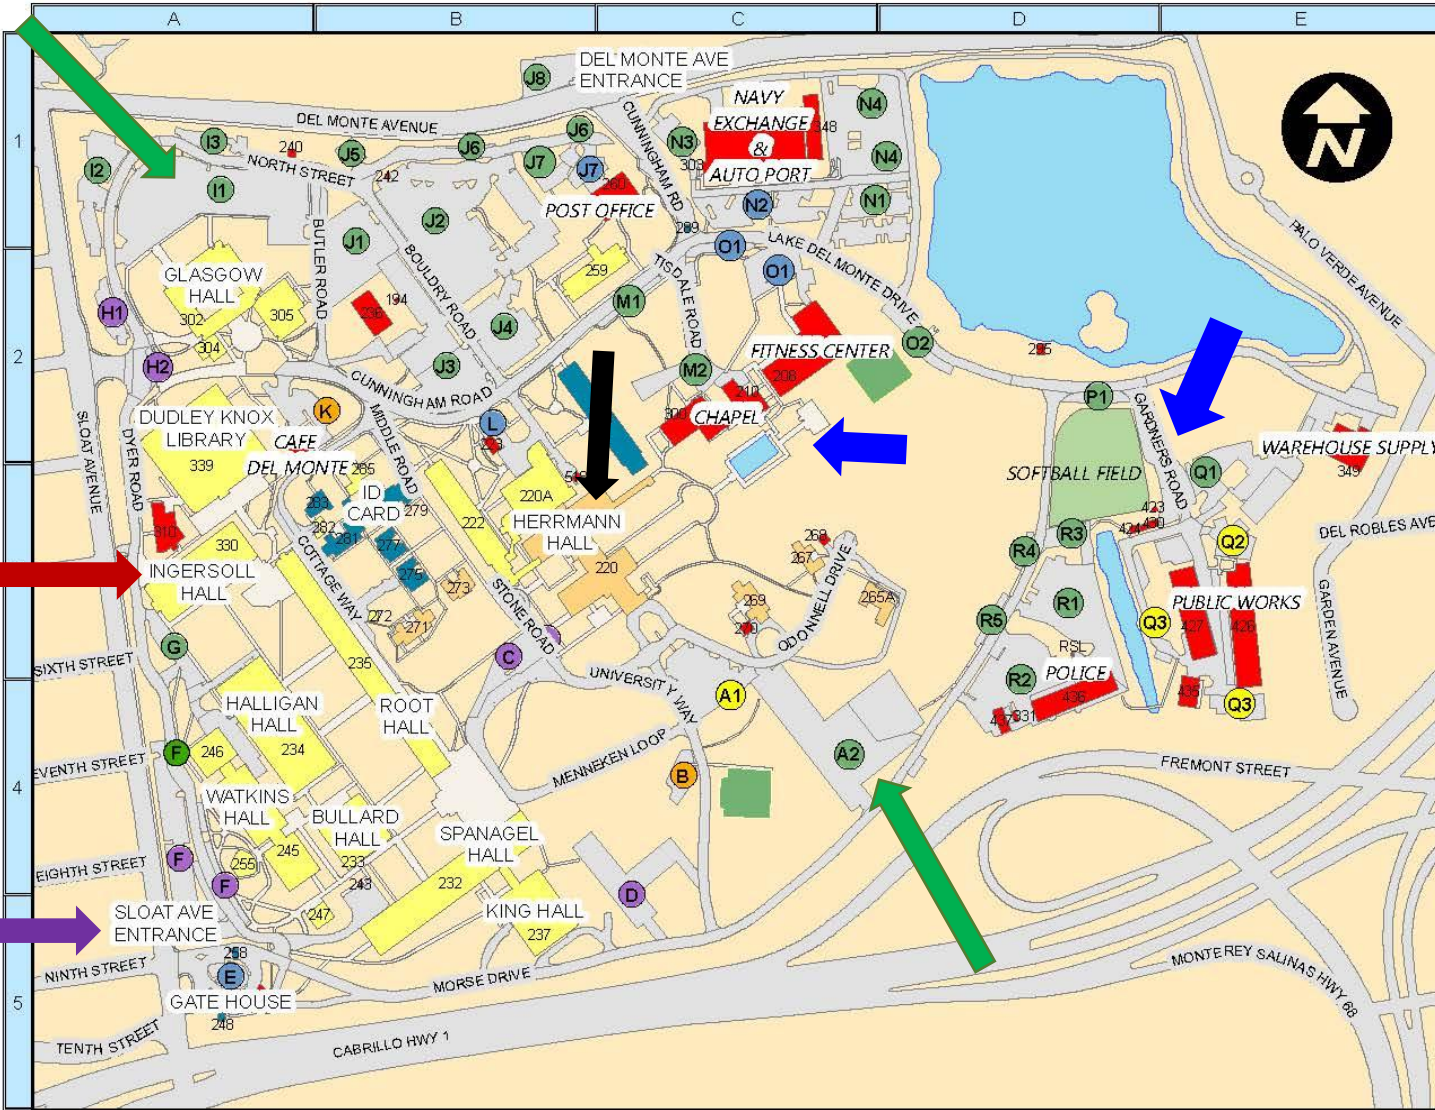

- Arrow Key**
- Gate Entry
 - Parking
 - Event Location
 - Lunch/Reception Location
 - Earth Day Events

BUILDING KEY

ACADEMIC BUILDINGS

Bullard Hall (233)	B4
Institute for Security Governance (ISG)(259)	C2
Dudley Knox Library (339)	A3
Glasgow Hall (302/304/305)	A2
Halligan Hall (234)	A4
Ingersoll Hall (330)	A3
King Hall (237)	B5
ME Lecture Hall (255)	A5
Quad Auditorium (247)	A5
Reed Hall (310)	A3
Root Hall (235)	A3/B4
Spanagel Hall (232)	B5
Watkins Hall (245/246)	A4

BASE SERVICES

Cafe Del Monte (290)	B3
Chapel/Chaplains Office (300)	C2
Dental Clinic (220)	C3
El Prado Dining (220)	C3
Fitness Center (208)	C2
Navy Exchange (NEX, 303)	C1
Navy Exchange Autoport (345)	C1
Police Services (436)	D4
Post Office (260)	C2
PSD (277)	B3
Public Works (426/427)	D3/E3
Recreation Fields/Courts	C2/C4/D3
Tickets & Tours (MWR, 220)	C3
Trident Room Dining (220)	C3

PARKING KEY

- Open Parking
- Carpool/HOV
- Permit
- Timed
- Restricted

*Motorcycle Parking is located near Lot F, Lot C, and Lot K
 **Some lots have mixed parking. Heed signage.

ALL EMERGENCIES DIAL 9-911

ALL AREA CODE PREFIXES (831)

NAVAL SUPPORT ACTIVITY MONTEREY
Monterey, California

MAY 2019
 POC: Laura Horton NSAM PWD