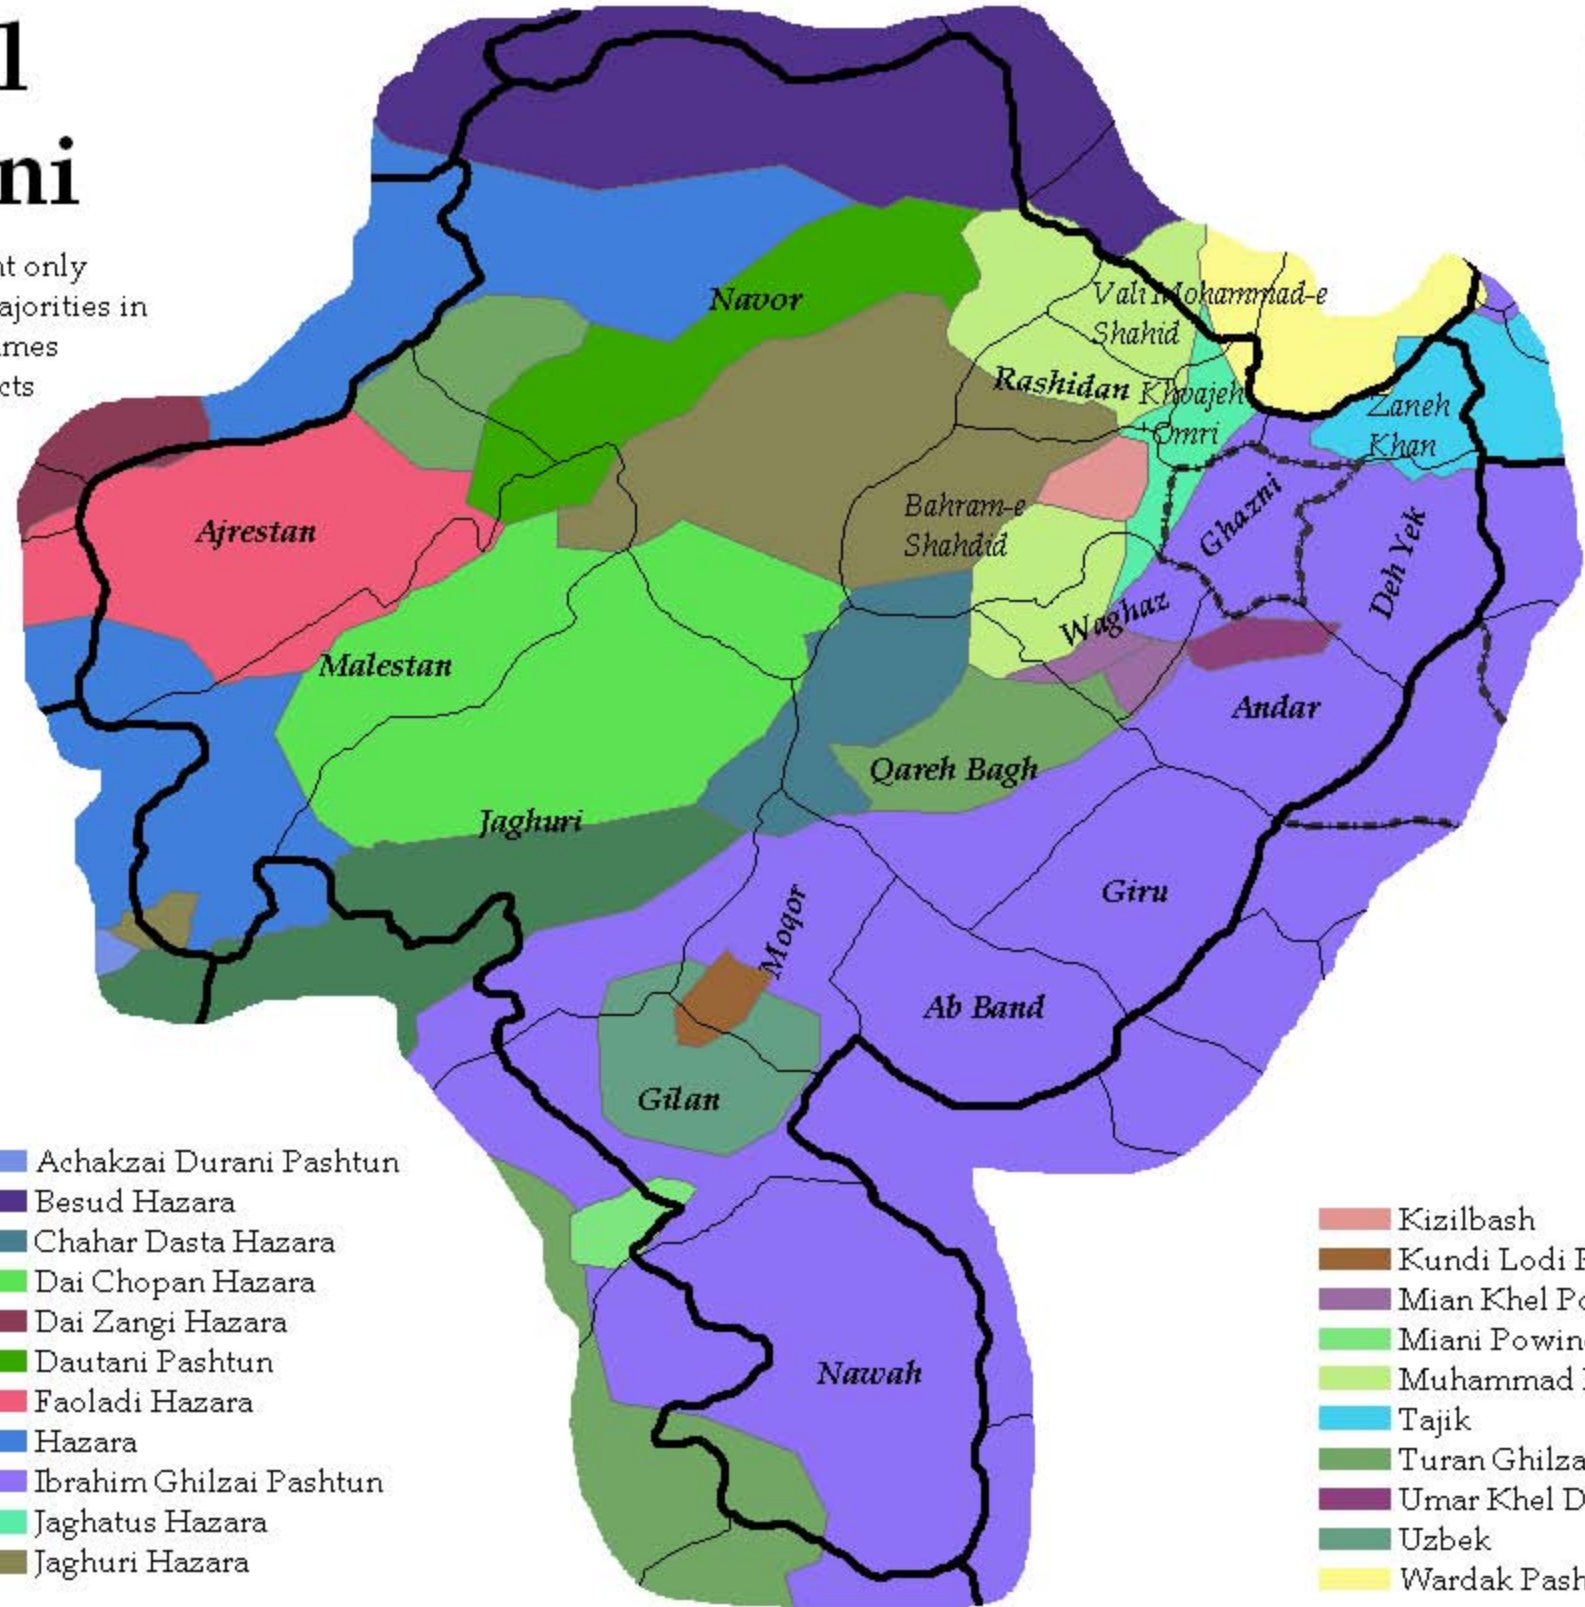

# Tribal Ghazni

Colors represent only tribal/ethnic majorities in a given area; names represent districts

- Achakzai Durani Pashtun
- Besud Hazara
- Chahar Dasta Hazara
- Dai Chopan Hazara
- Dai Zangi Hazara
- Dautani Pashtun
- Faoladi Hazara
- Hazara
- Ibrahim Ghilzai Pashtun
- Jaghatas Hazara
- Jaghuri Hazara

- Kizilbash
- Kundi Lodi Powindah
- Mian Khel Powindah Pashtun
- Miani Powindah Pashtun
- Muhammad Kwaja Hazara
- Tajik
- Turan Ghilzai Pashtun
- Umar Khel Dautani
- Uzbek
- Wardak Pashtun