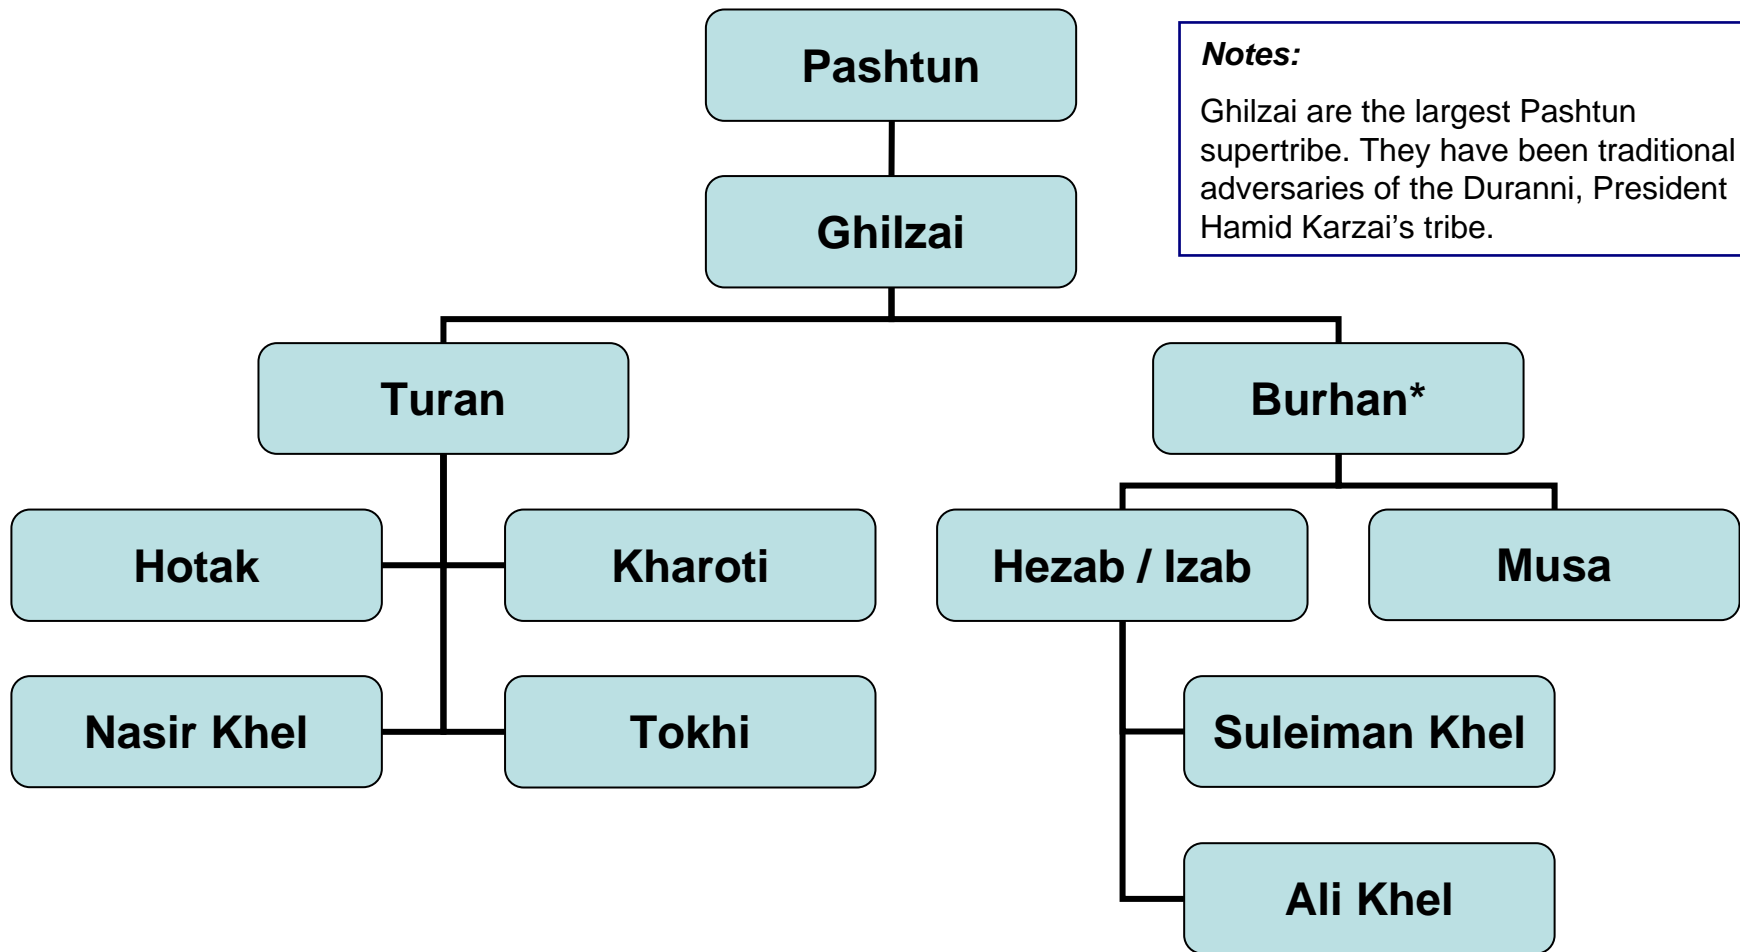

# Ghilzai / Ghilji

**Notes:**  
Ghilzai are the largest Pashtun supertribe. They have been traditional adversaries of the Duranni, President Hamid Karzai's tribe.

Reference:

Courage Services Inc., Tribal Hierarchy & Dictionary of Afghanistan: A Reference Aid for Analysts, (February 2007).