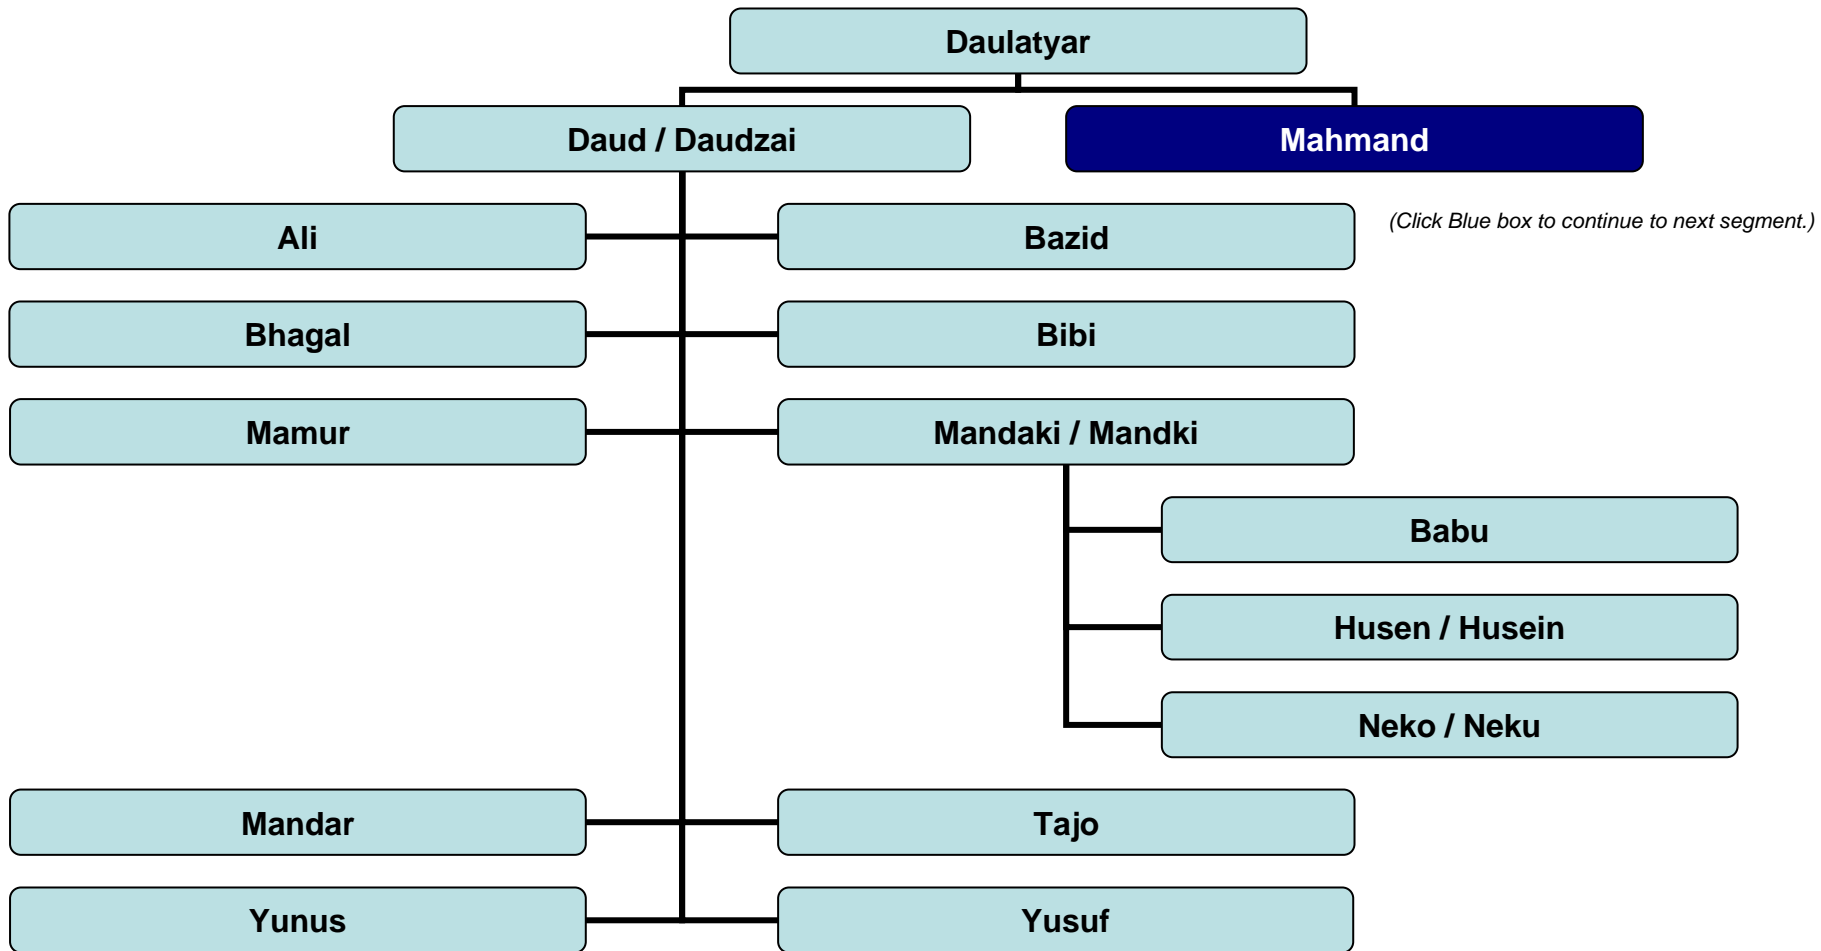

Daulatyar

Descendant of Ghorya Khel