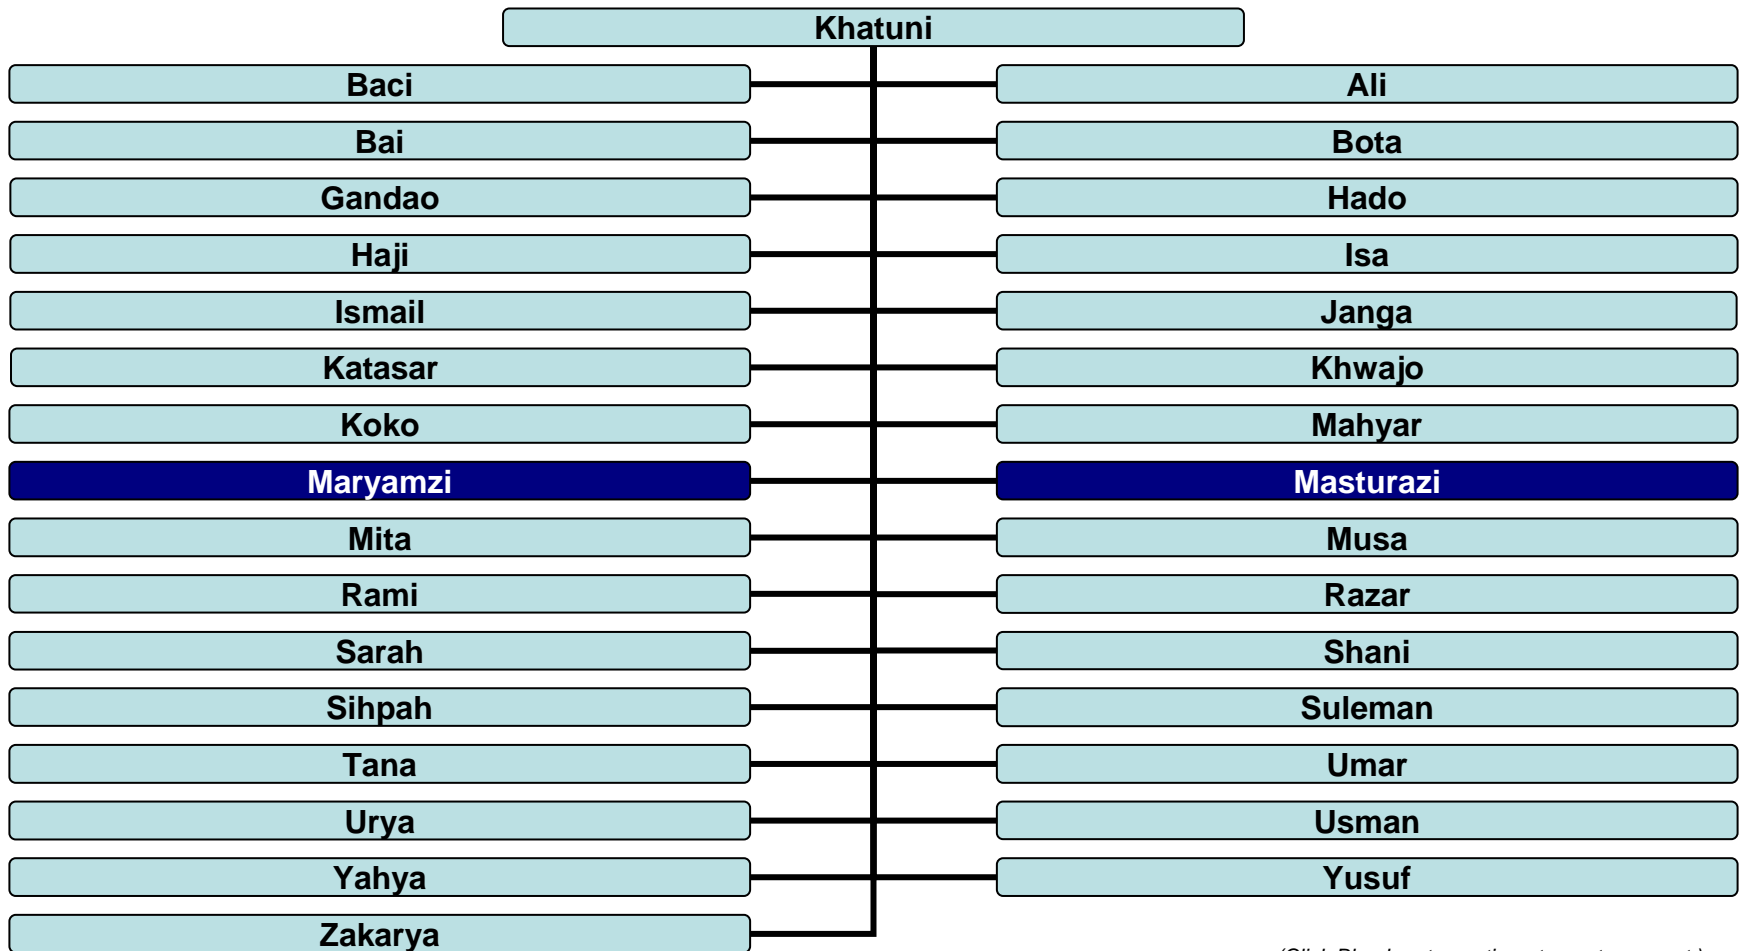

Khatuni

Descendant of Ghorya Khel

(Click Blue box to continue to next segment.)