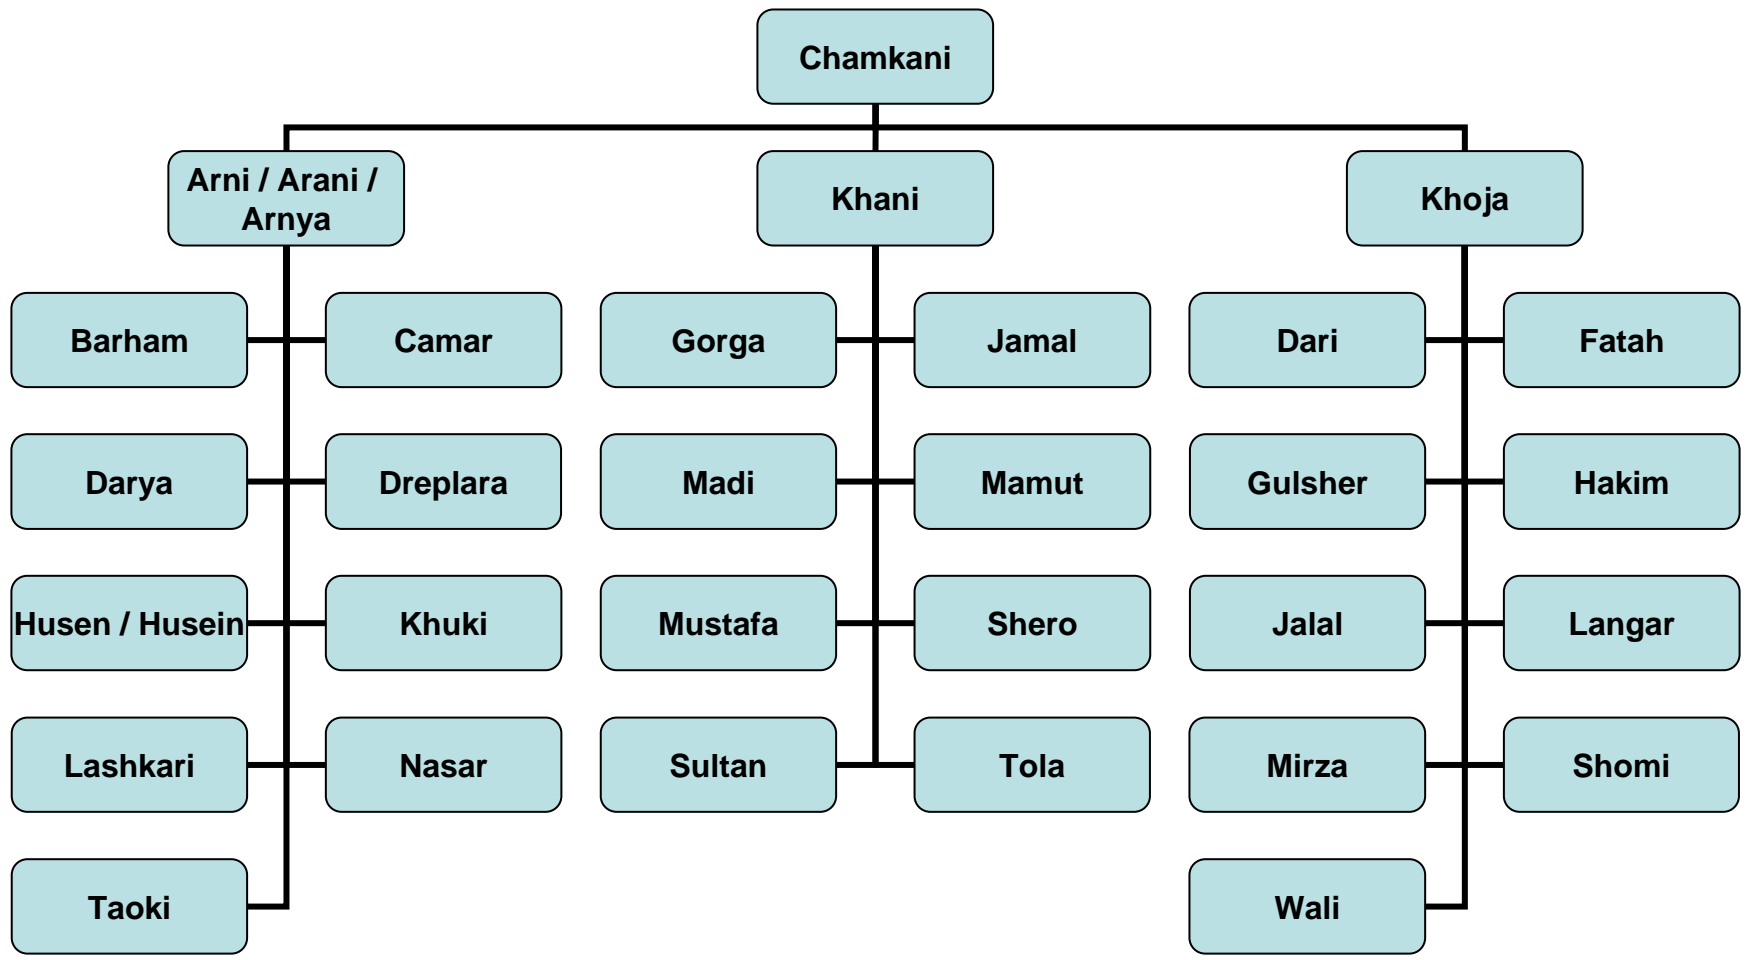

# Ghorya Khel

# Chamkani

Descendant of Ghorya Khel

Reference: Courage Services Inc., Tribal Hierarchy & Dictionary of Afghanistan: A Reference Aid for Analysts, (February 2007).