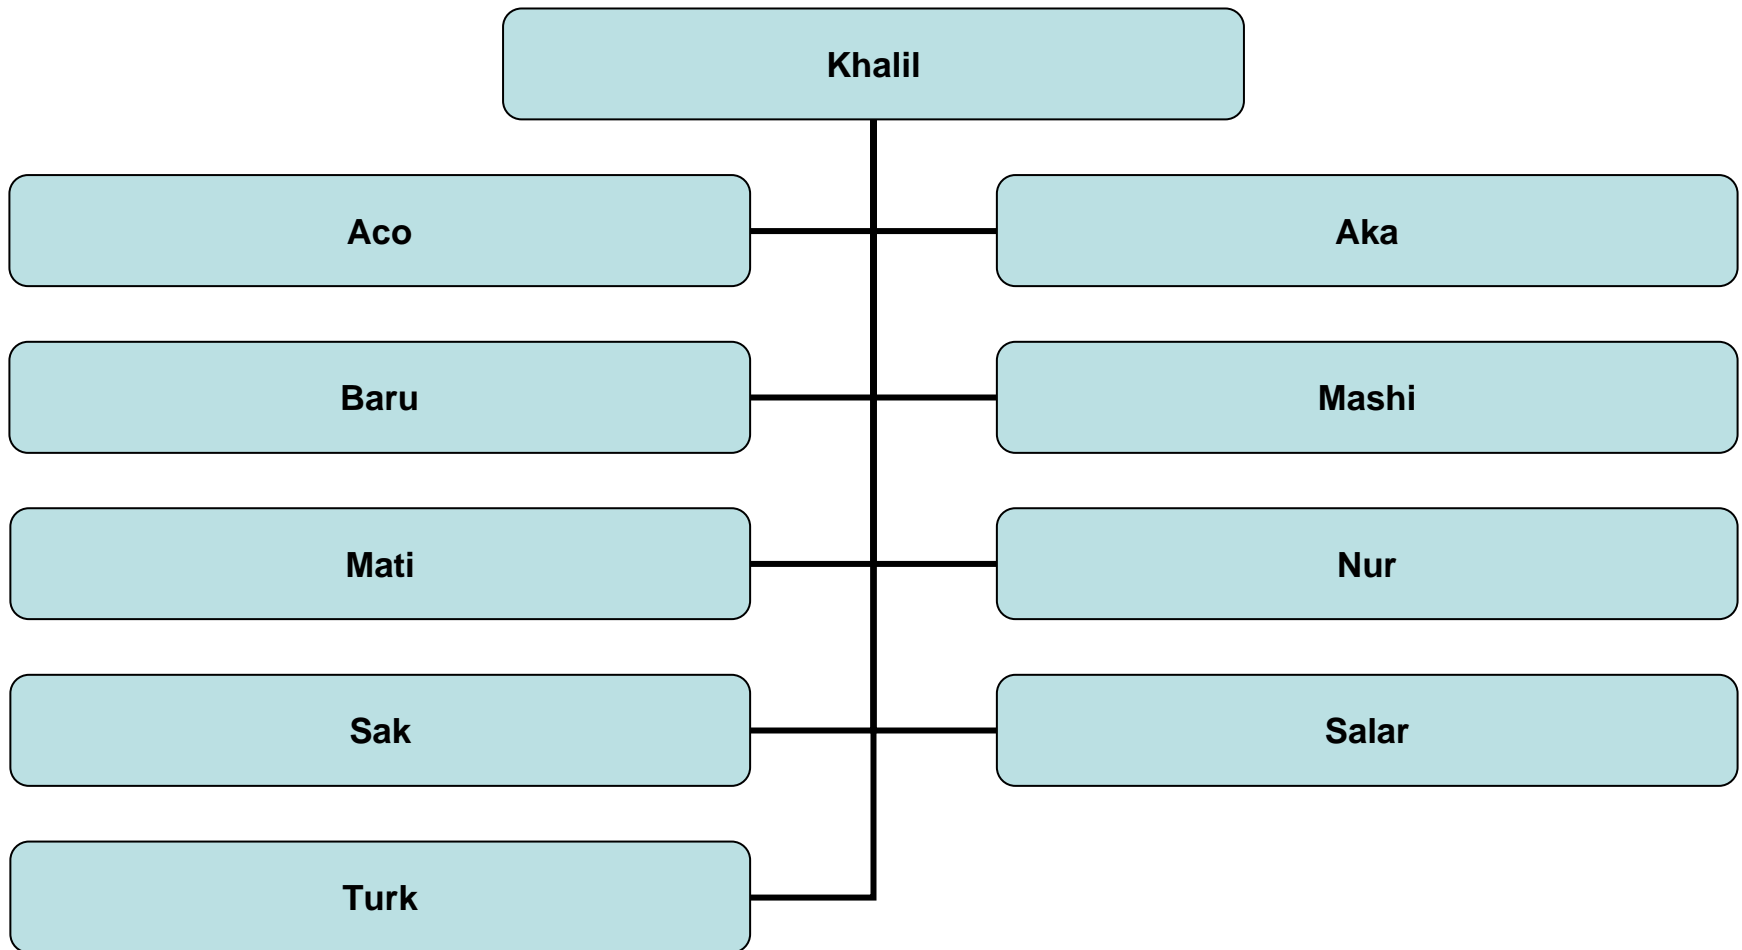

Khalil

Descendant of Ghorya Khel