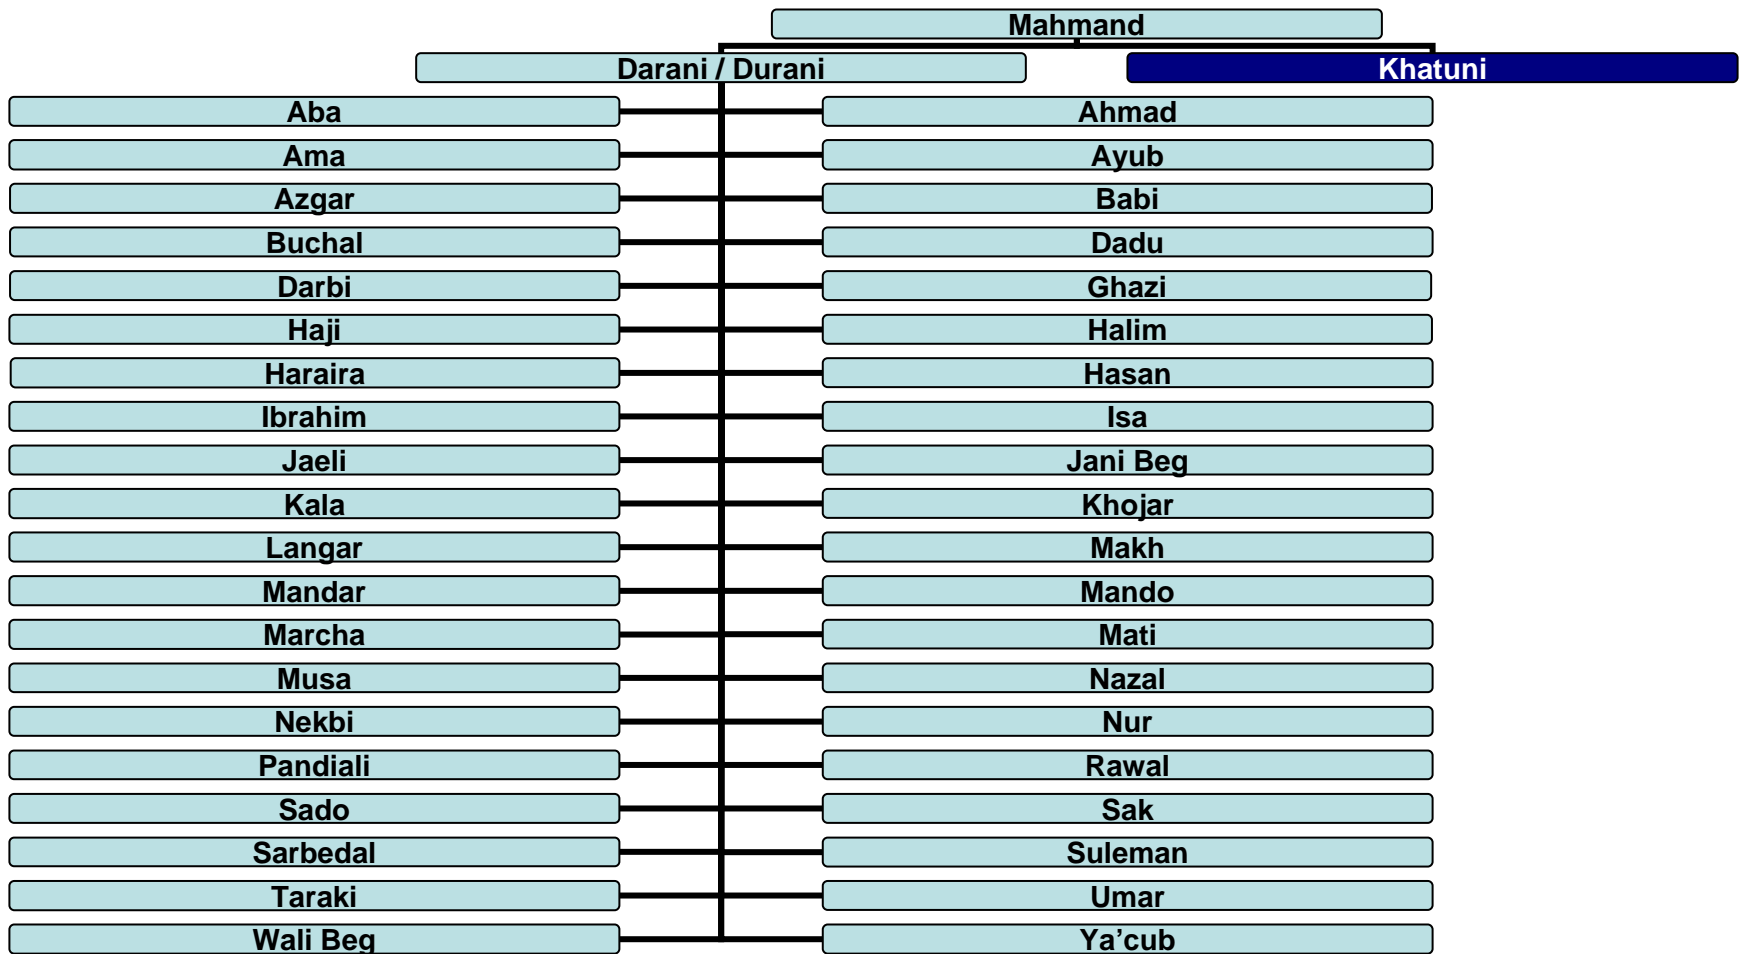

Mahmand

Descendant of Ghorya Khel