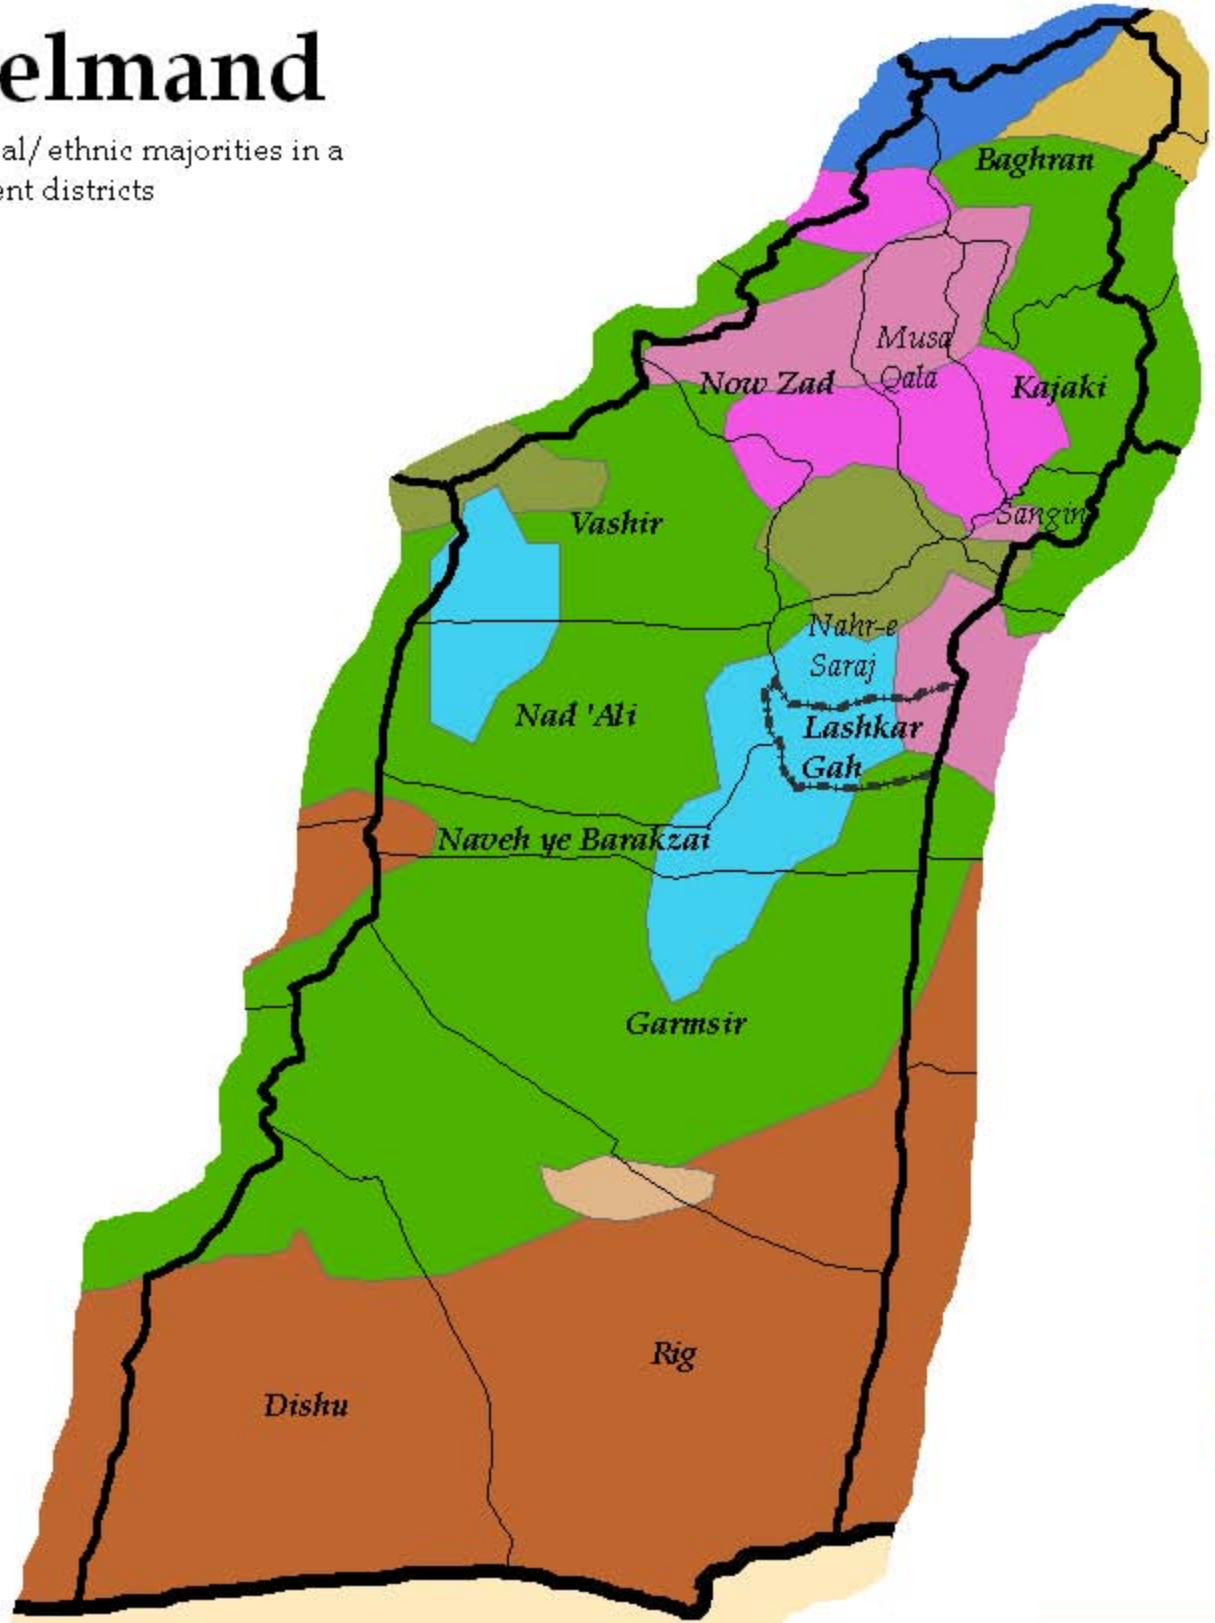

Tribal Helmand

Colors represent only tribal/ ethnic majorities in a given area; names represent districts

- Alizai Durani Pashtun
- Barakzai Durani Pashtun
- Barechi Pashtun
- Baluch
- Dai Kundi Hazara
- Durani Pashtun
- Hazara
- Nurzai Durani Pashtun
- Tajik