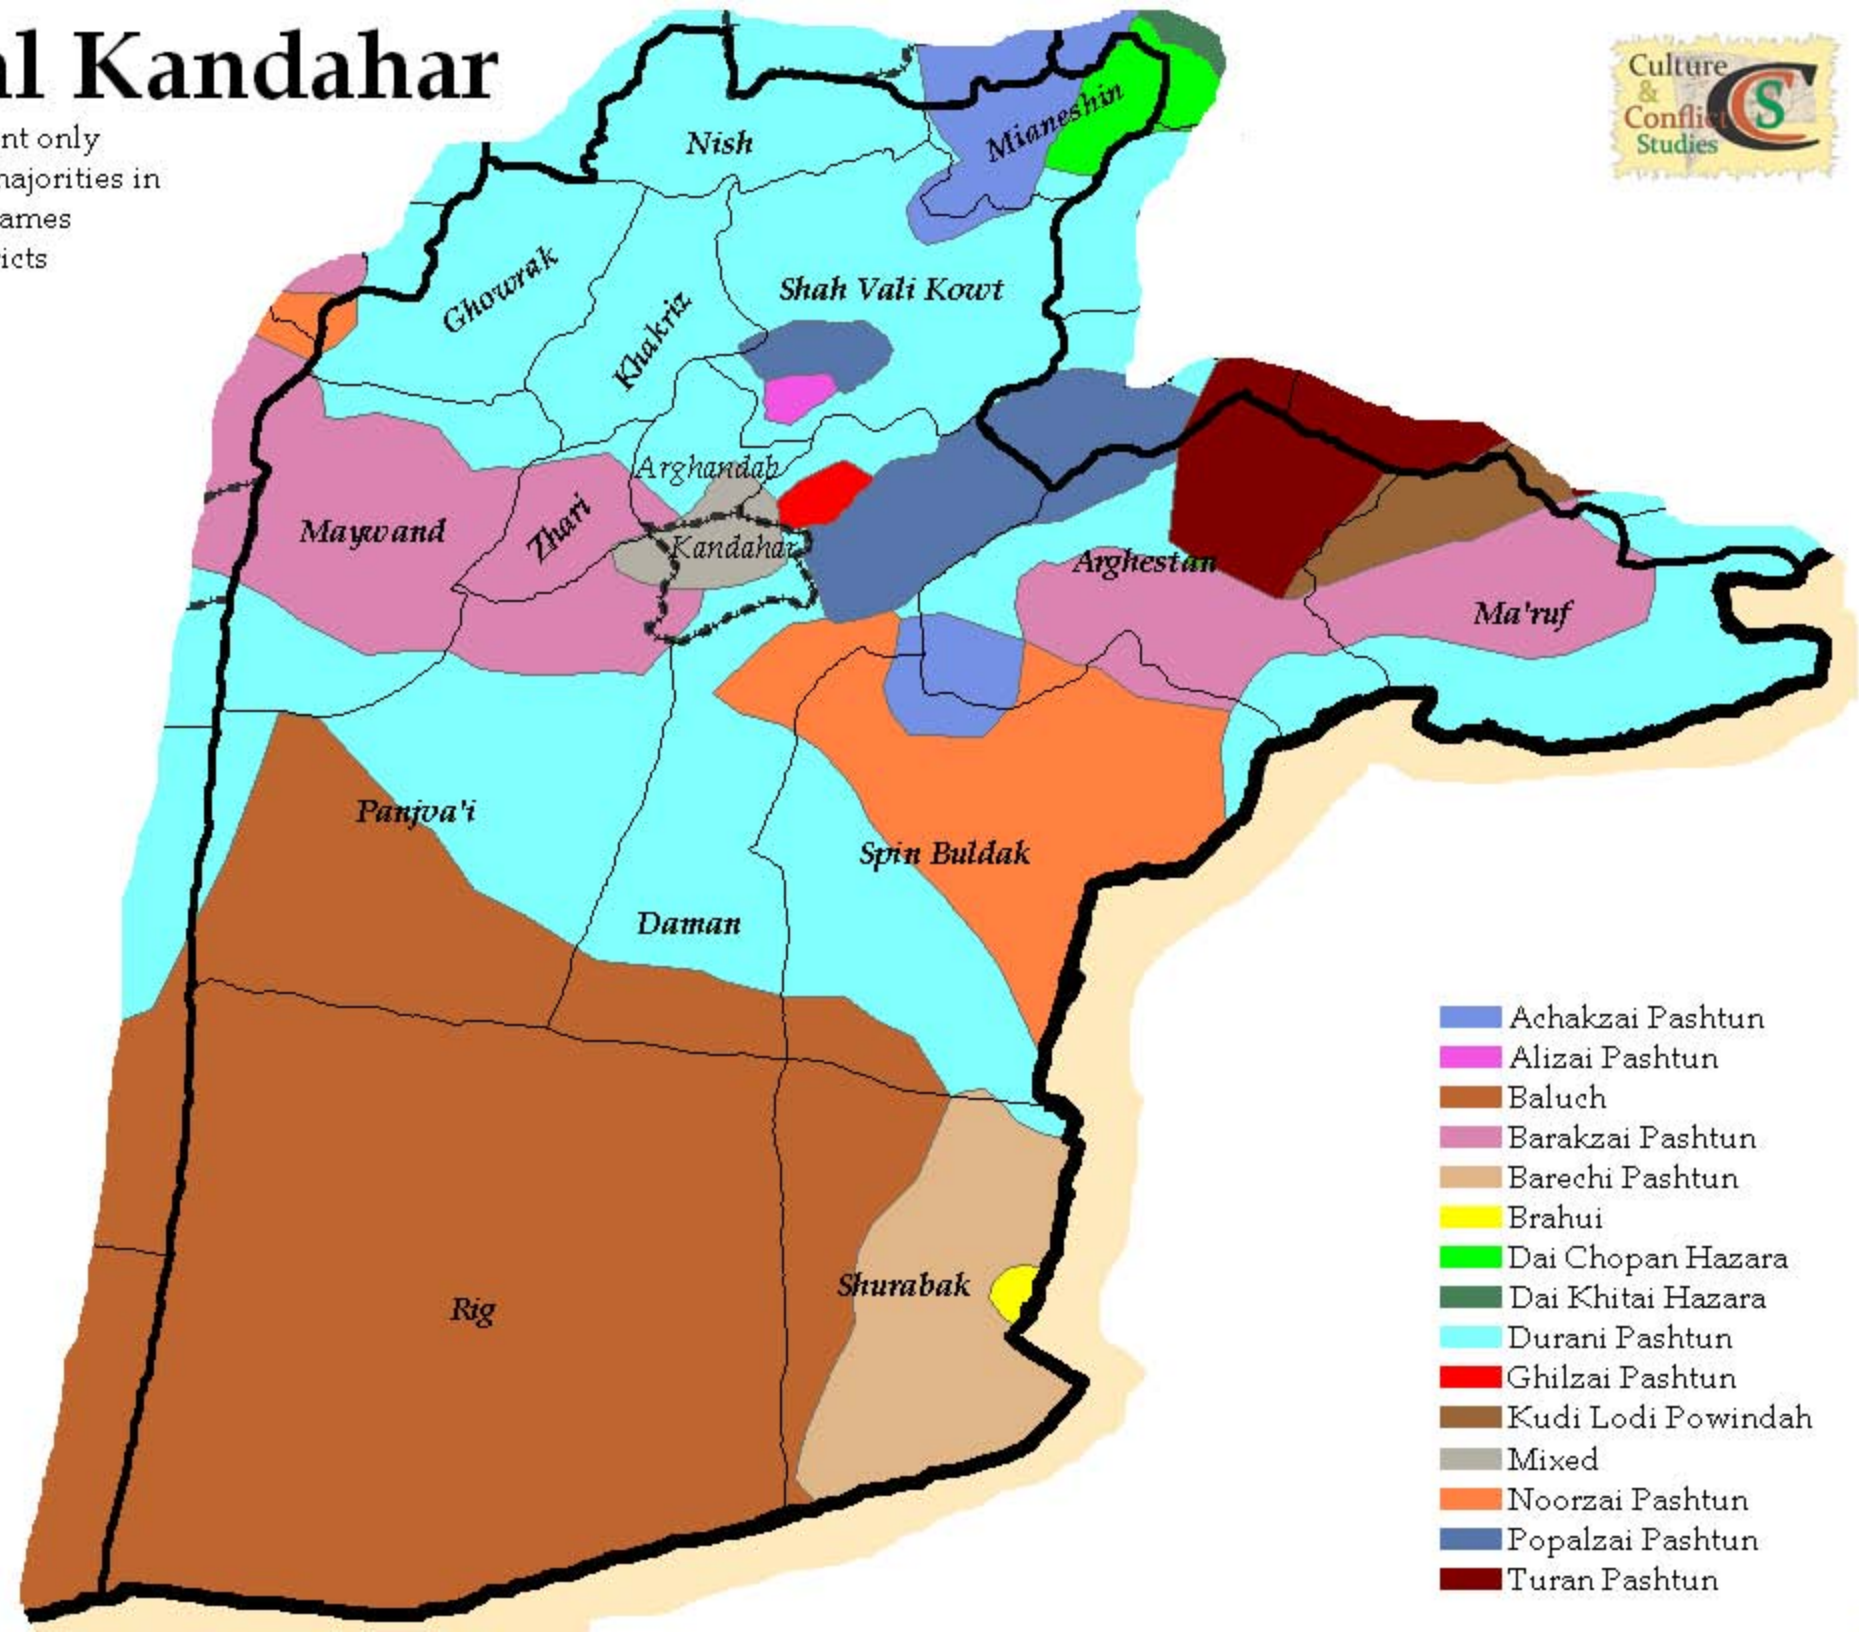

Tribal Kandahar

Colors represent only tribal/ethnic majorities in a given area; names represent districts

- Achakzai Pashtun
- Alizai Pashtun
- Baluch
- Barakzai Pashtun
- Barechi Pashtun
- Brahui
- Dai Chopan Hazara
- Dai Khitai Hazara
- Durani Pashtun
- Ghilzai Pashtun
- Kudi Lodi Powindah
- Mixed
- Noorzai Pashtun
- Popalzai Pashtun
- Turan Pashtun