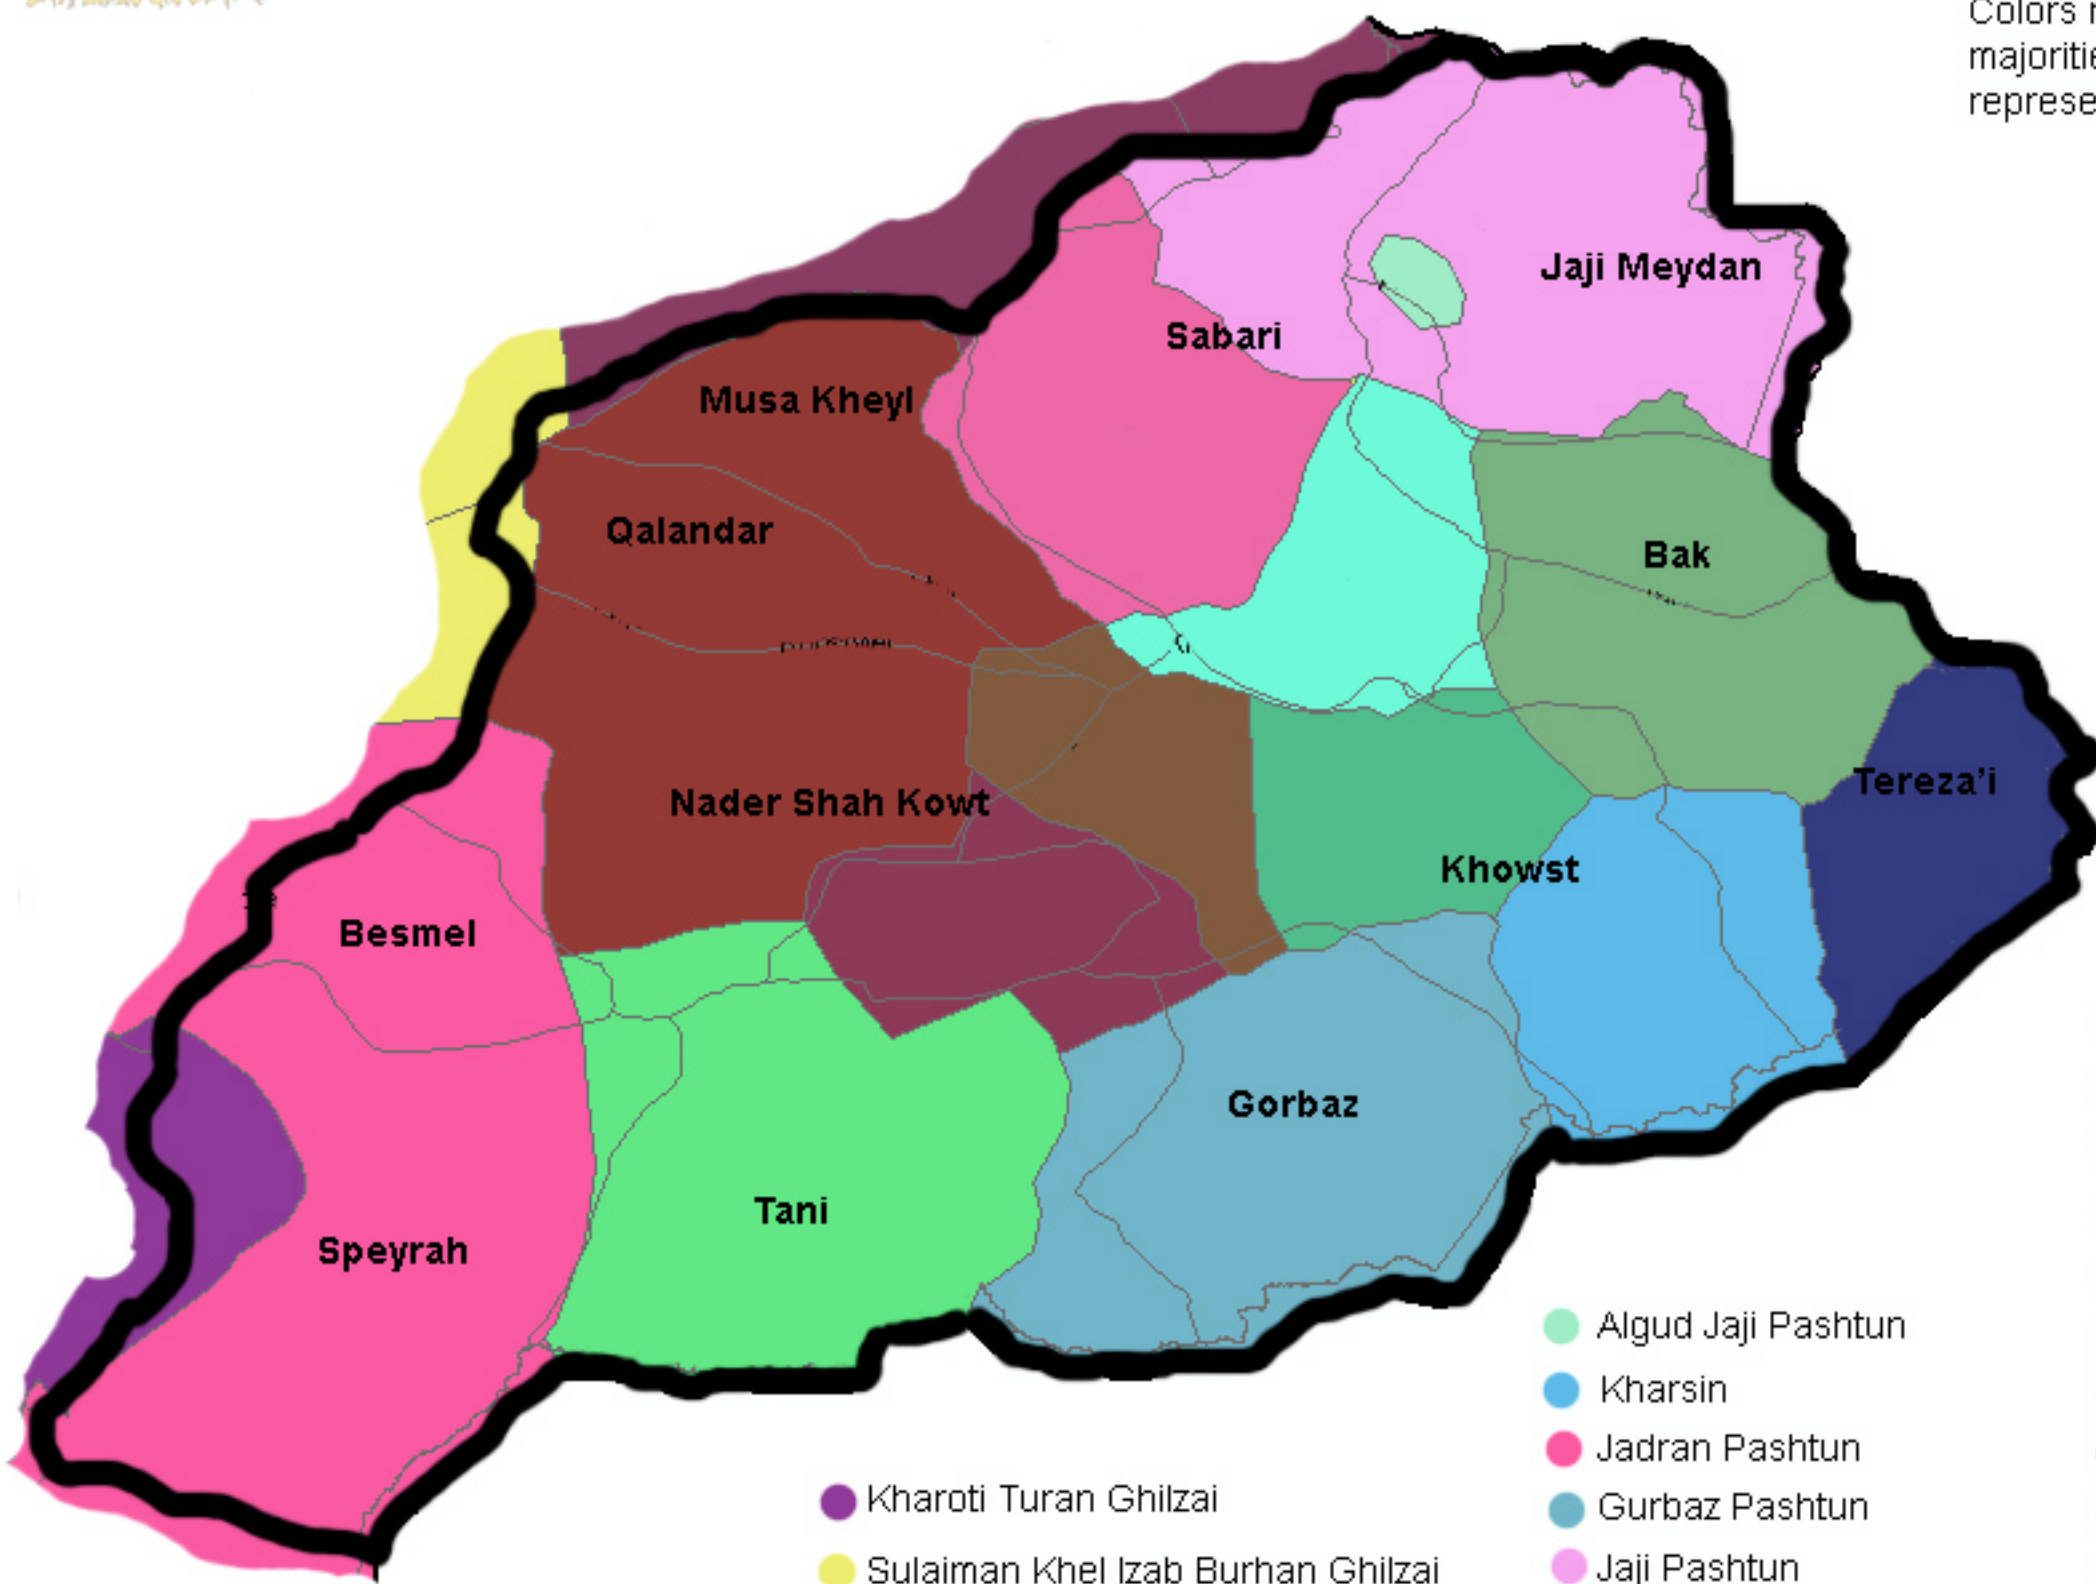

# Tribal Khowst

Colors represent tribal / ethnic majorities in a given area; names represent districts.

- Lakkan / Khostwal Pashtun
- Tarwizai Khostwal Pashtun
- Mangal Pashtun
- Sabari Khostwal Pashtun
- Shamil Khostwal Pashtun
- Matun Khostwal Pashtun
- Mali Khostwal Pashtun
- Mandozai Khostwal Pashtun
- Tani Khostwal Pashtun
- Ishmael Khel Khostwal Pashtun

- Kharoti Turan Ghilzai
- Sulaiman Khel Izab Burhan Ghilzai

- Algud Jaji Pashtun
- Kharsin
- Jadran Pashtun
- Gurbaz Pashtun
- Jaji Pashtun