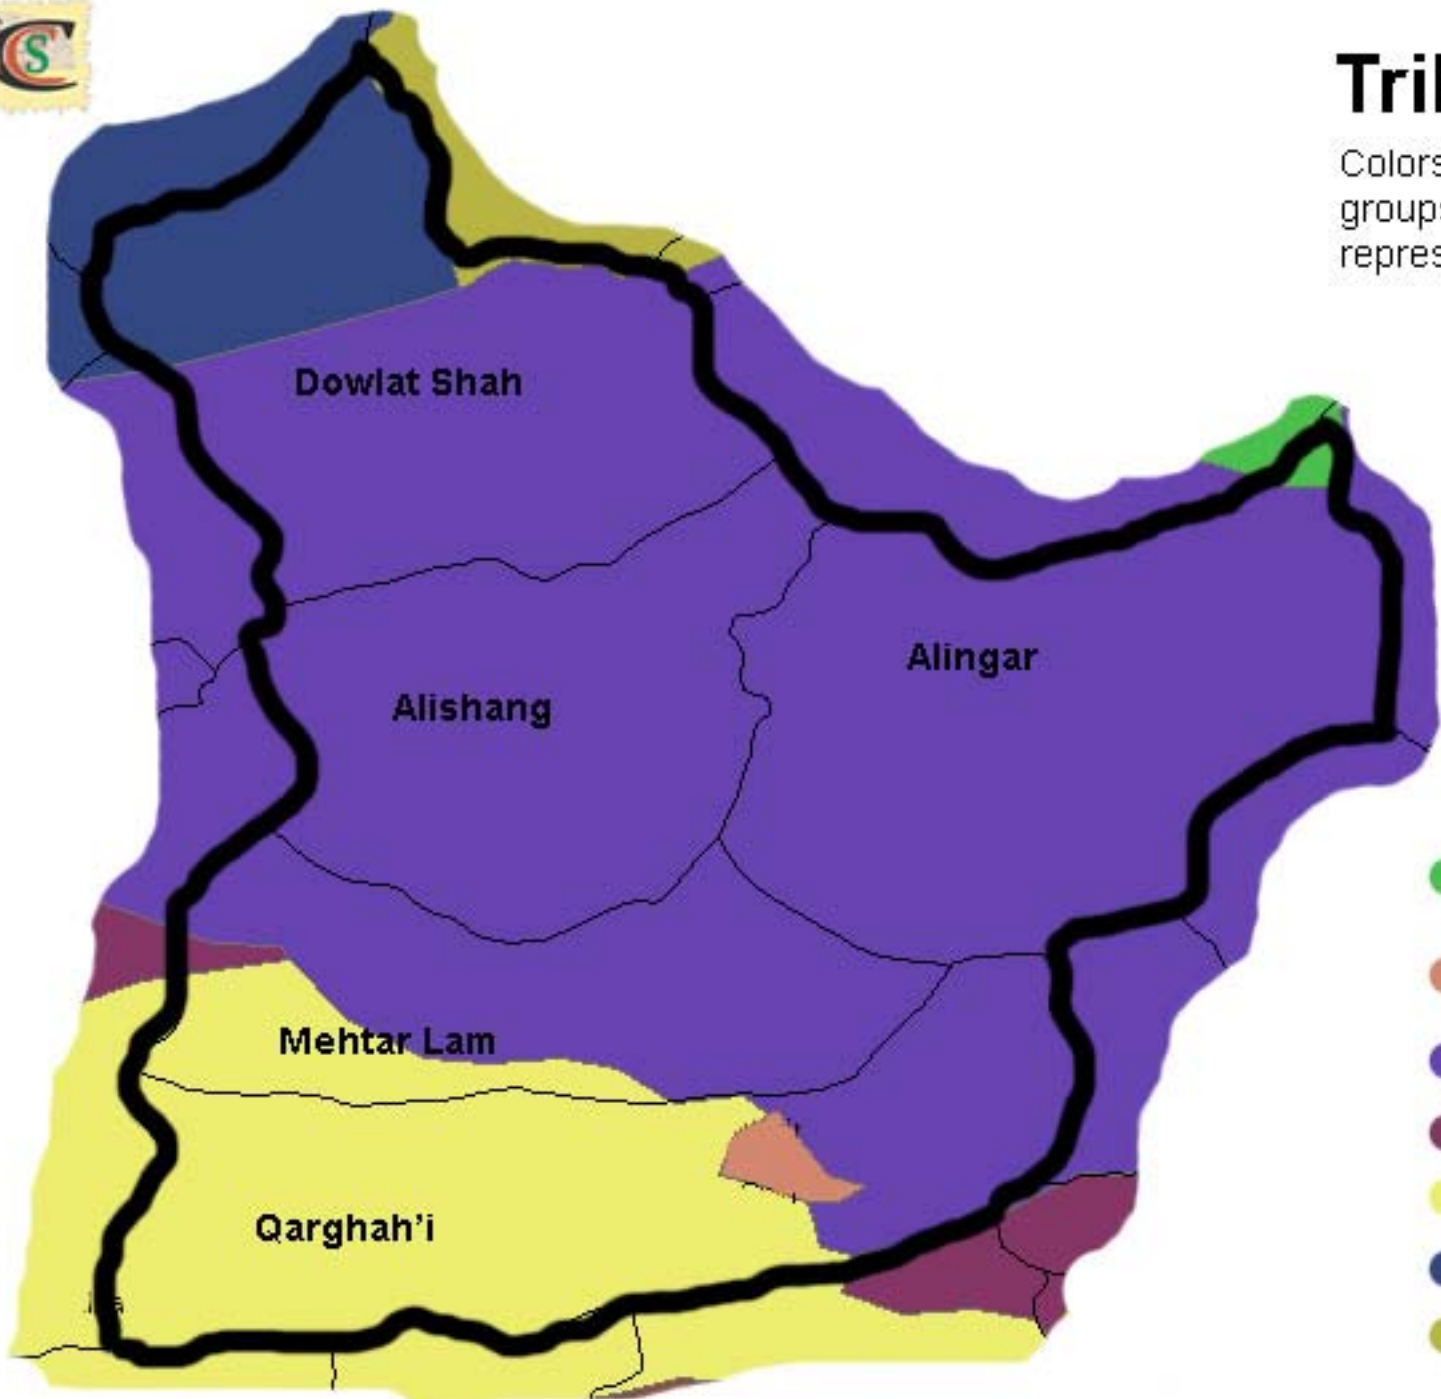

# Tribal Laghman

Colors represent majority ethnic / tribal groups in particular areas. Names represent districts.

- Ashkunu
- Spin Nasir khell Turan Ghilzai
- Safi Pashtun
- Pashtun
- Sulaiman Khel Ghilzai
- Tajik
- Kata Nuristani