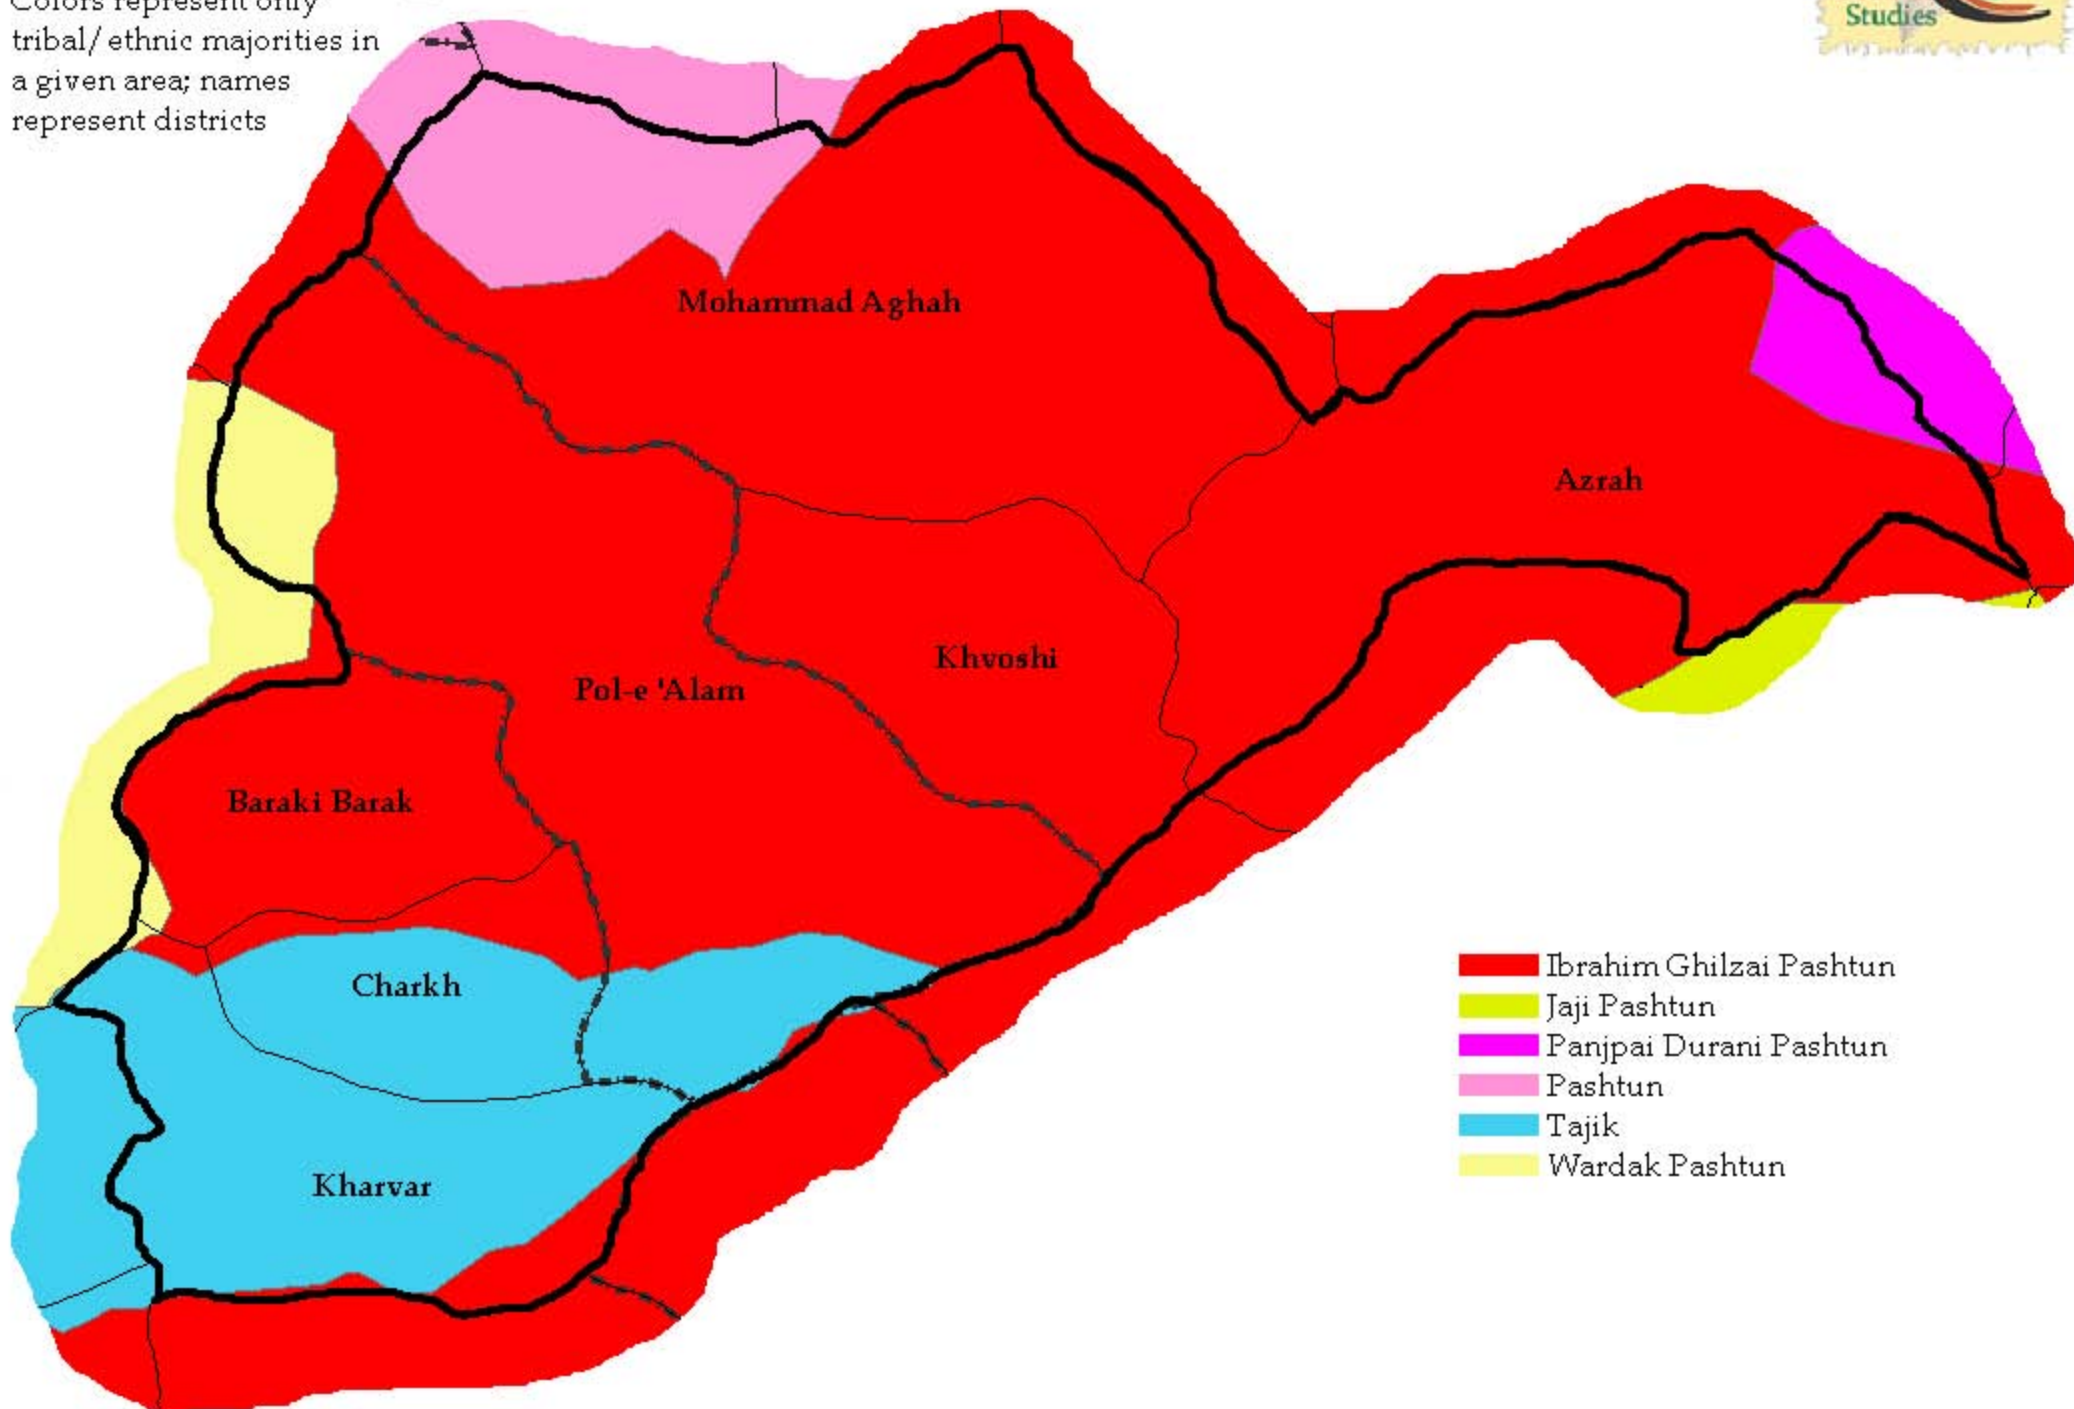

Tribal Logar

Colors represent only tribal/ethnic majorities in a given area; names represent districts

-  Ibrahim Ghilzai Pashtun
-  Jaji Pashtun
-  Panjpai Durani Pashtun
-  Pashtun
-  Tajik
-  Wardak Pashtun