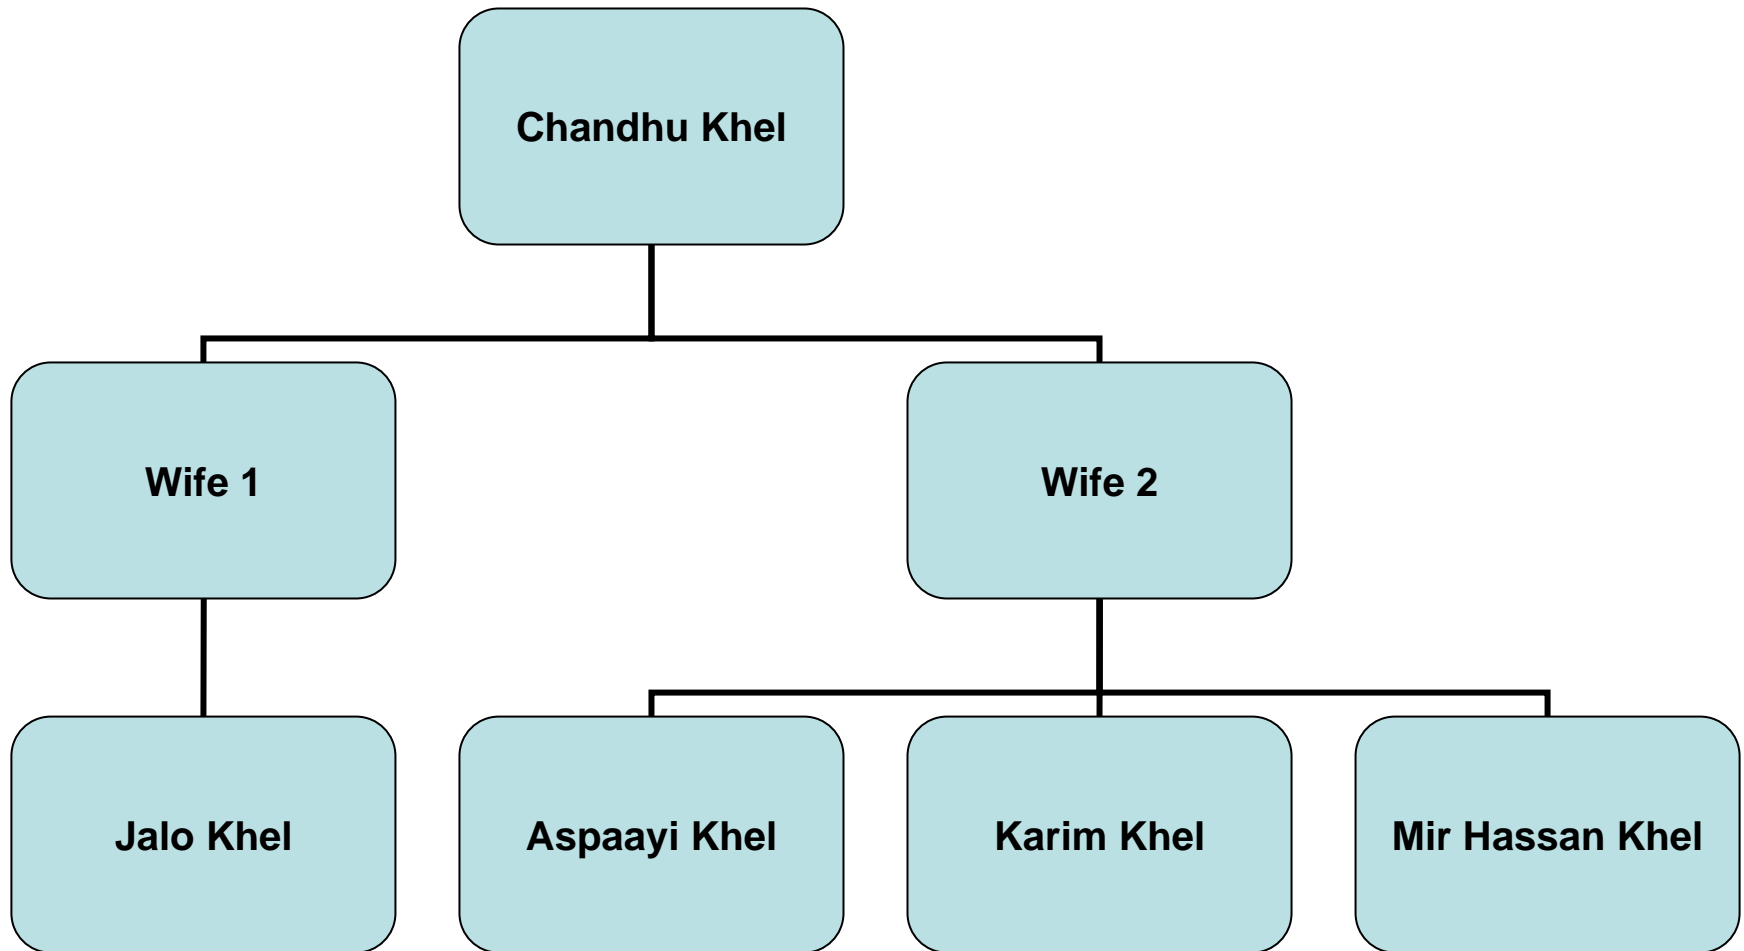

Marwat Tribe

Notes:

The Marwat are primarily located in NWFP and Waziristan. They typically wear dark green, white, cream, and light grey turbans.*

Marwat Tribal Flag

Marwat Tribe

Tazorhi

Descendant of Marwat Tribe (also known as Tatshorhi)

Chandhu Khel

Descendant of Marwat Tribe

Malak Khel

Descendant of Marwat

Janu Khel

Descendant of Marwat Tribe

Bahram

Descendant of Marwat Tribe

(Click Blue boxes to continue to next segment.)

Suleiman Khel

Descendant of Marwat Tribe

Achu Khel

Descendant of Marwat Tribe