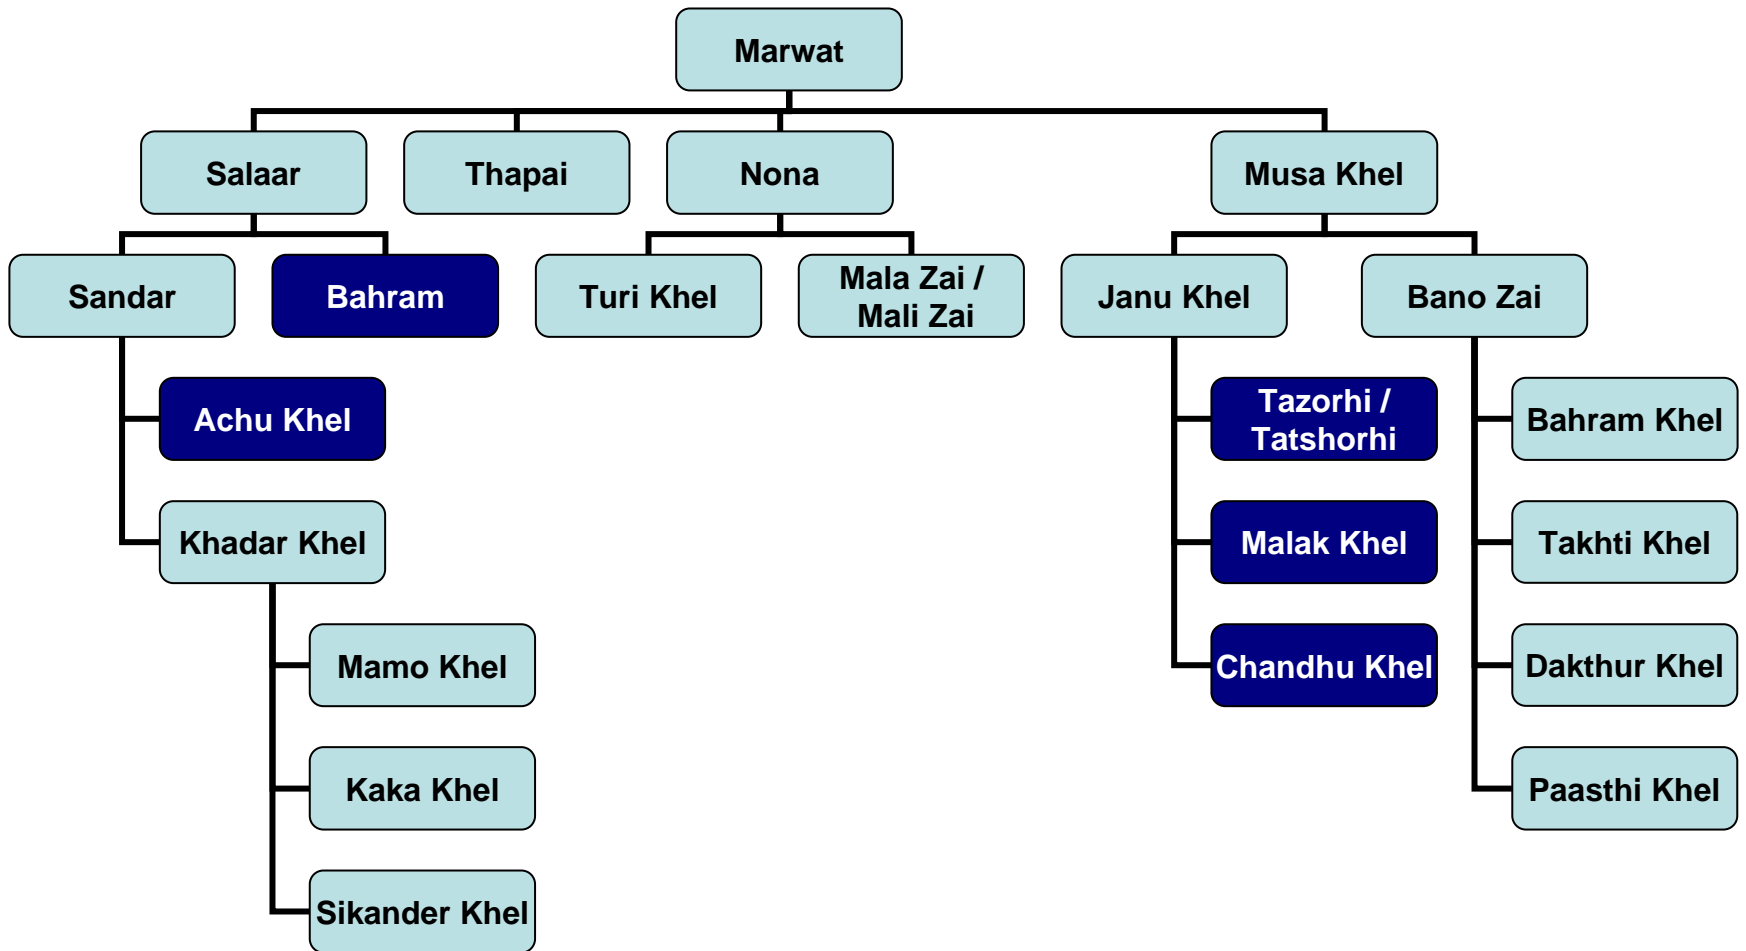

Marwat Tribe

Notes:

The Marwat are primarily located in NWFP and Waziristan. They typically wear dark green, white, cream, and light grey turbans.*

Marwat Tribal Flag

Marwat Tribe

Tazorhi

Descendant of Marwat Tribe (also known as Tatshorhi)

Chandhu Khel

Descendant of Marwat Tribe

Malak Khel

Descendant of Marwat

Janu Khel

Descendant of Marwat Tribe

Bahram

Descendant of Marwat Tribe

(Click Blue boxes to continue to next segment.)

Suleiman Khel

Descendant of Marwat Tribe

Achu Khel

Descendant of Marwat Tribe