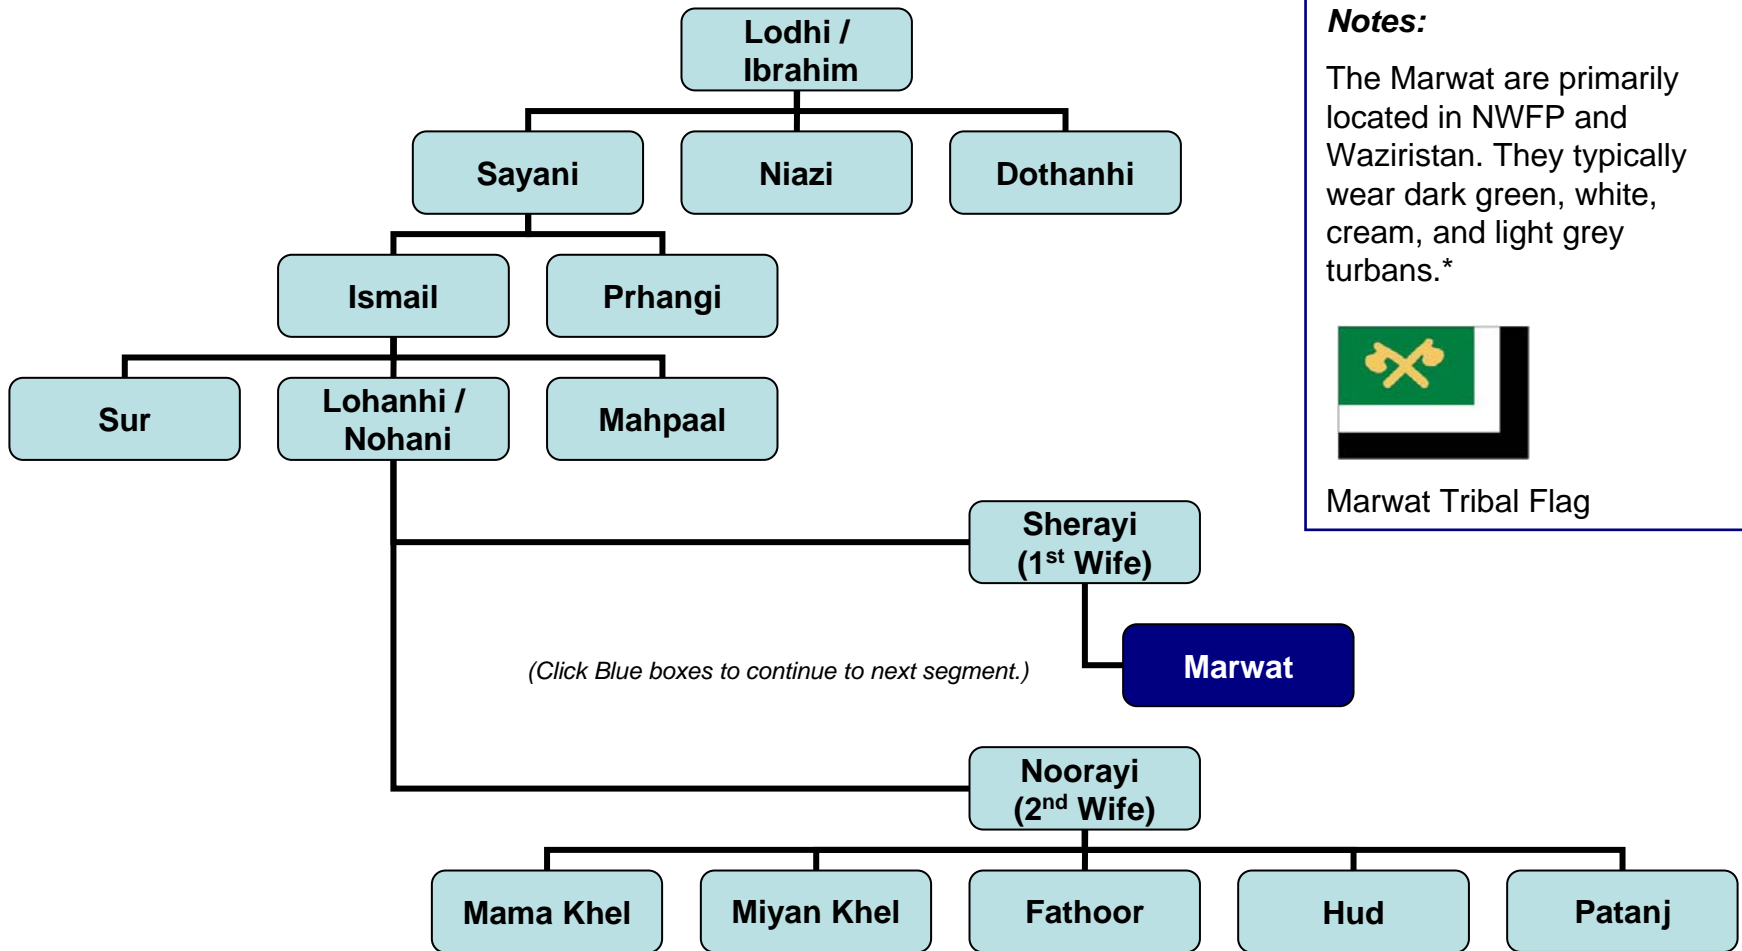

Marwat Tribe

Notes:

The Marwat are primarily located in NWFP and Waziristan. They typically wear dark green, white, cream, and light grey turbans.*

Marwat Tribal Flag

Marwat Tribe

Tazorhi

Descendant of Marwat Tribe (also known as Tatshorhi)

Chandhu Khel

Descendant of Marwat Tribe

Malak Khel

Descendant of Marwat

Janu Khel

Descendant of Marwat Tribe

Bahram

Descendant of Marwat Tribe

(Click Blue boxes to continue to next segment.)

Suleiman Khel

Descendant of Marwat Tribe

Achu Khel

Descendant of Marwat Tribe