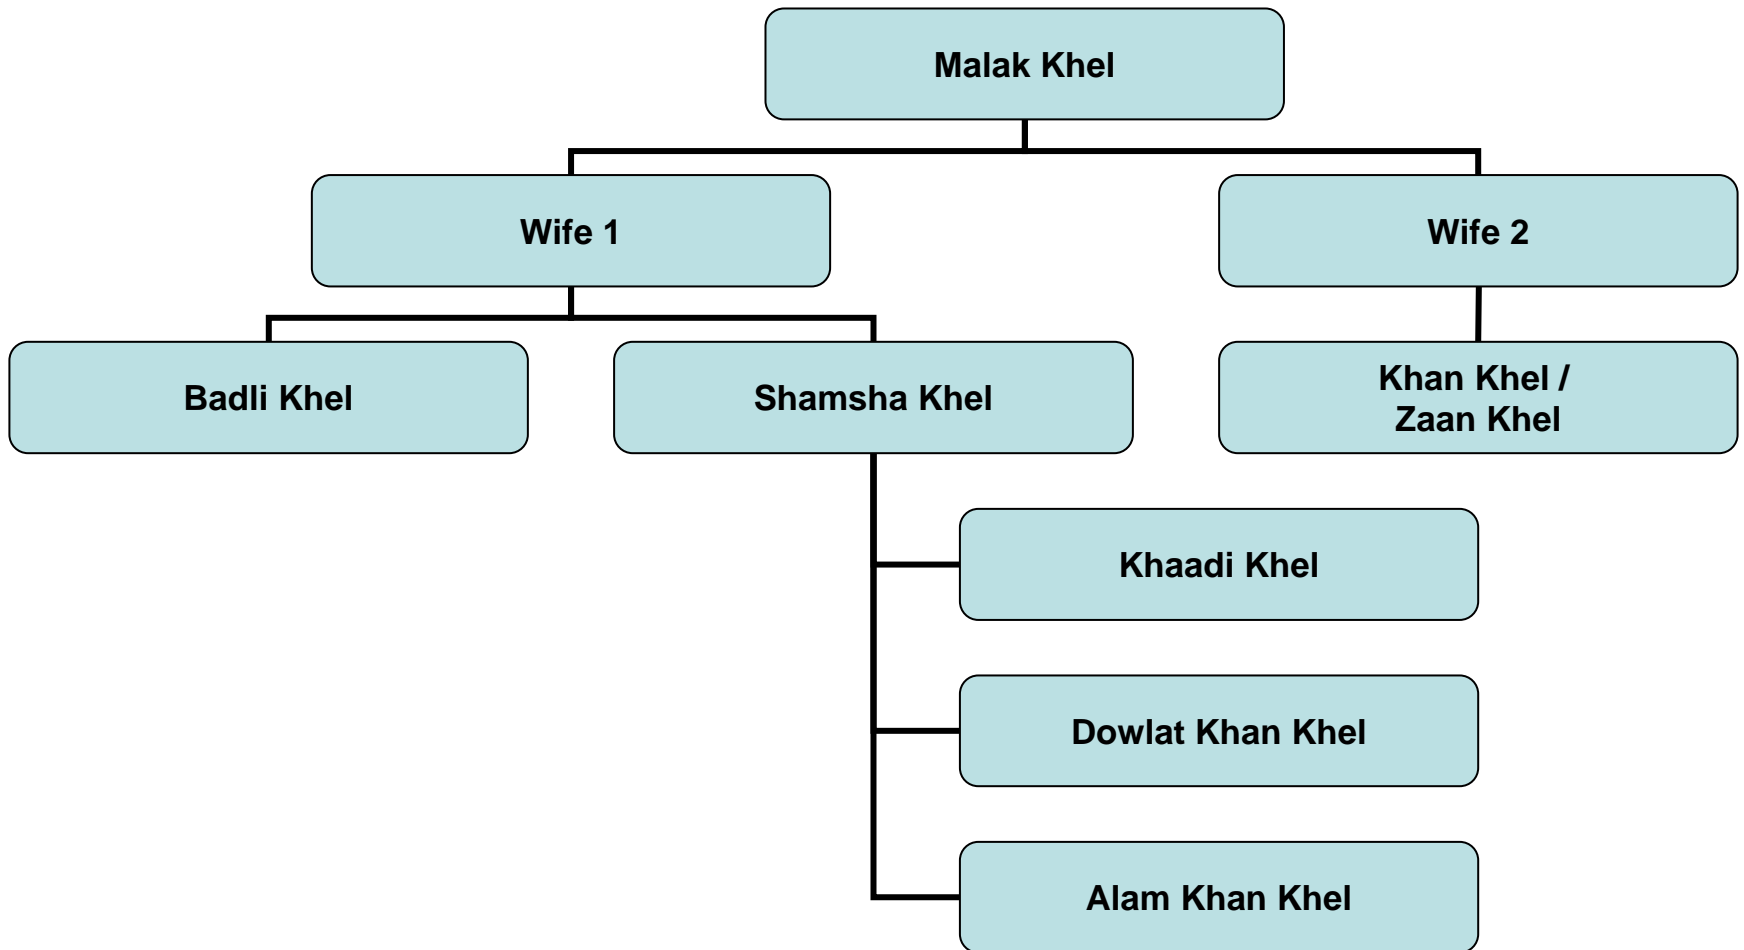

Marwat Tribe

Notes:

The Marwat are primarily located in NWFP and Waziristan. They typically wear dark green, white, cream, and light grey turbans.*

Marwat Tribal Flag

Marwat Tribe

Tazorhi

Descendant of Marwat Tribe (also known as Tatshorhi)

Chandhu Khel

Descendant of Marwat Tribe

Malak Khel

Descendant of Marwat

Janu Khel

Descendant of Marwat Tribe

Bahram

Descendant of Marwat Tribe

(Click Blue boxes to continue to next segment.)

Suleiman Khel

Descendant of Marwat Tribe

Achu Khel

Descendant of Marwat Tribe