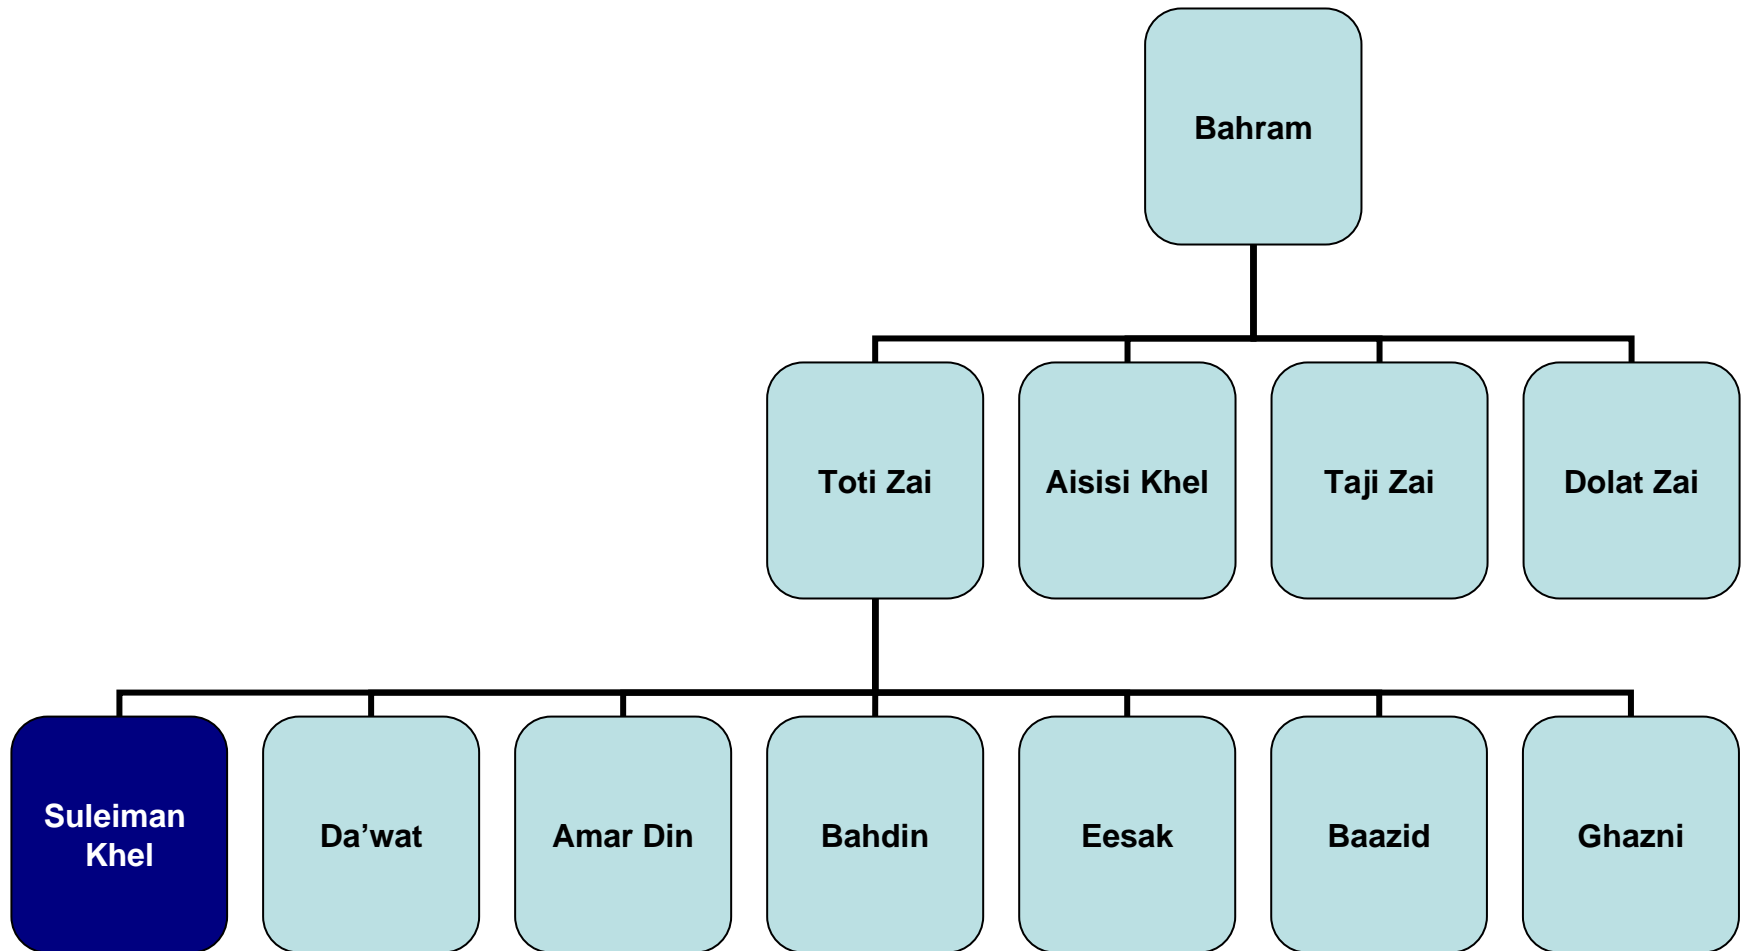

Marwat Tribe

Notes:

The Marwat are primarily located in NWFP and Waziristan. They typically wear dark green, white, cream, and light grey turbans.*

Marwat Tribal Flag

Marwat Tribe

Tazorhi

Descendant of Marwat Tribe (also known as Tatshorhi)

Chandhu Khel

Descendant of Marwat Tribe

Malak Khel

Descendant of Marwat

Janu Khel

Descendant of Marwat Tribe

Bahram

Descendant of Marwat Tribe

(Click Blue boxes to continue to next segment.)

Suleiman Khel

Descendant of Marwat Tribe

Achu Khel

Descendant of Marwat Tribe