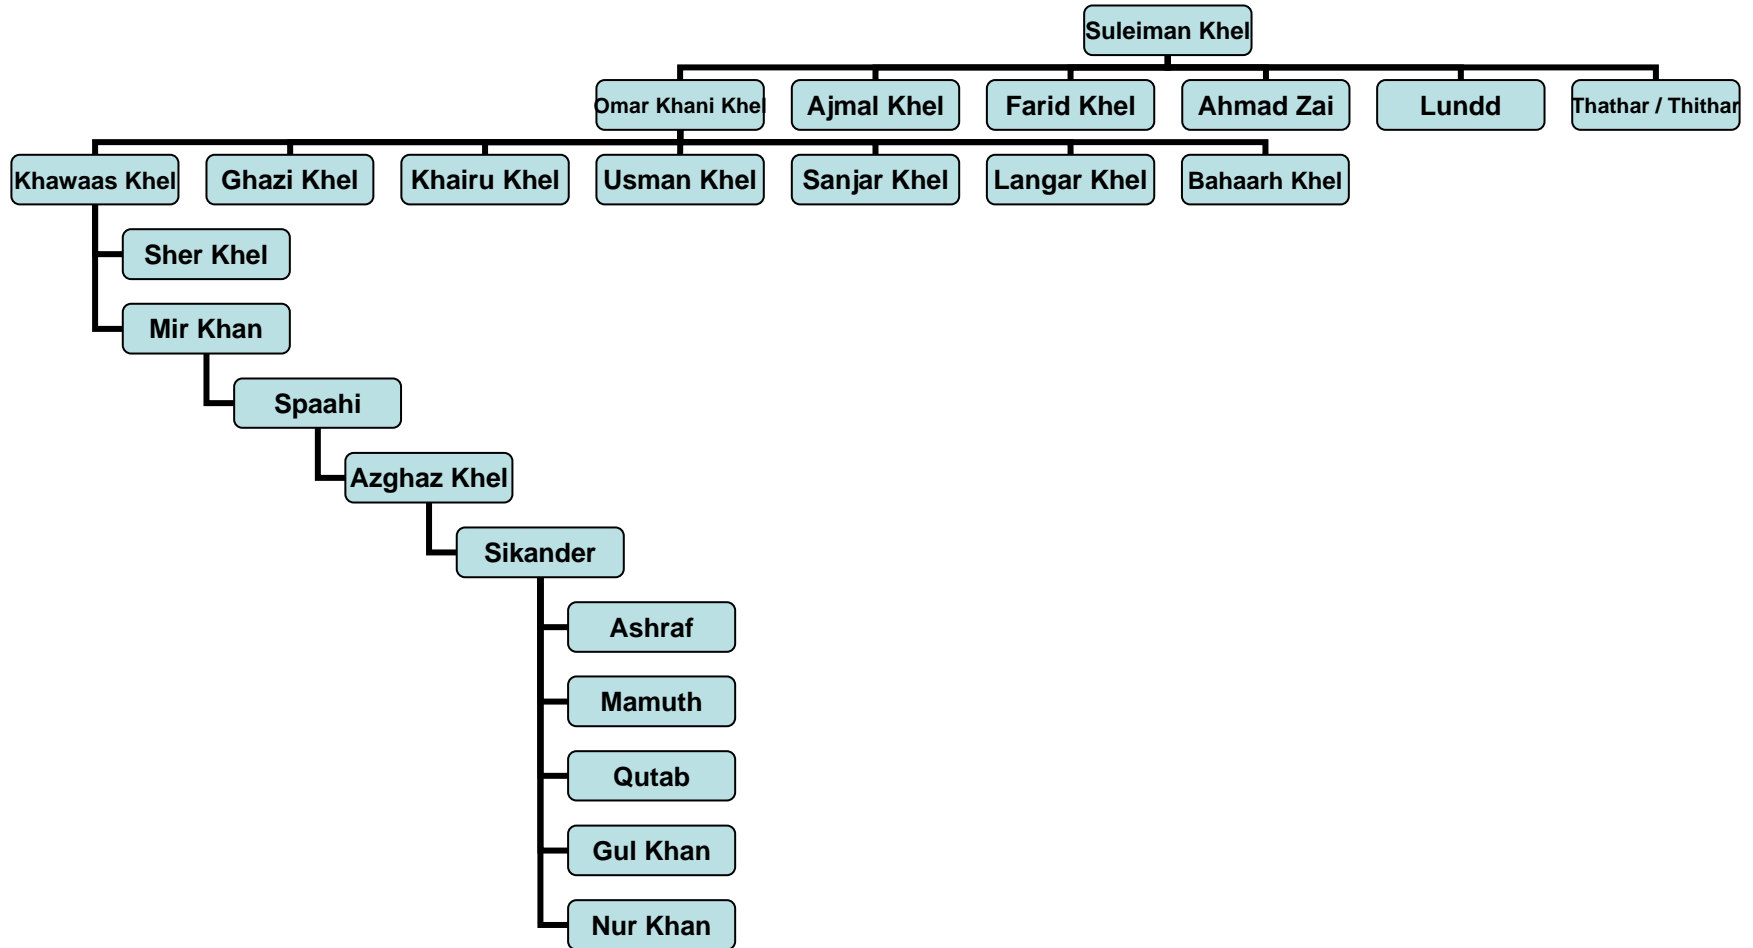

Marwat Tribe

Notes:

The Marwat are primarily located in NWFP and Waziristan. They typically wear dark green, white, cream, and light grey turbans.*

Marwat Tribal Flag

Marwat Tribe

Tazorhi

Descendant of Marwat Tribe (also known as Tatshorhi)

Chandhu Khel

Descendant of Marwat Tribe

Malak Khel

Descendant of Marwat

Janu Khel

Descendant of Marwat Tribe

Bahram

Descendant of Marwat Tribe

(Click Blue boxes to continue to next segment.)

Suleiman Khel

Descendant of Marwat Tribe

Achu Khel

Descendant of Marwat Tribe