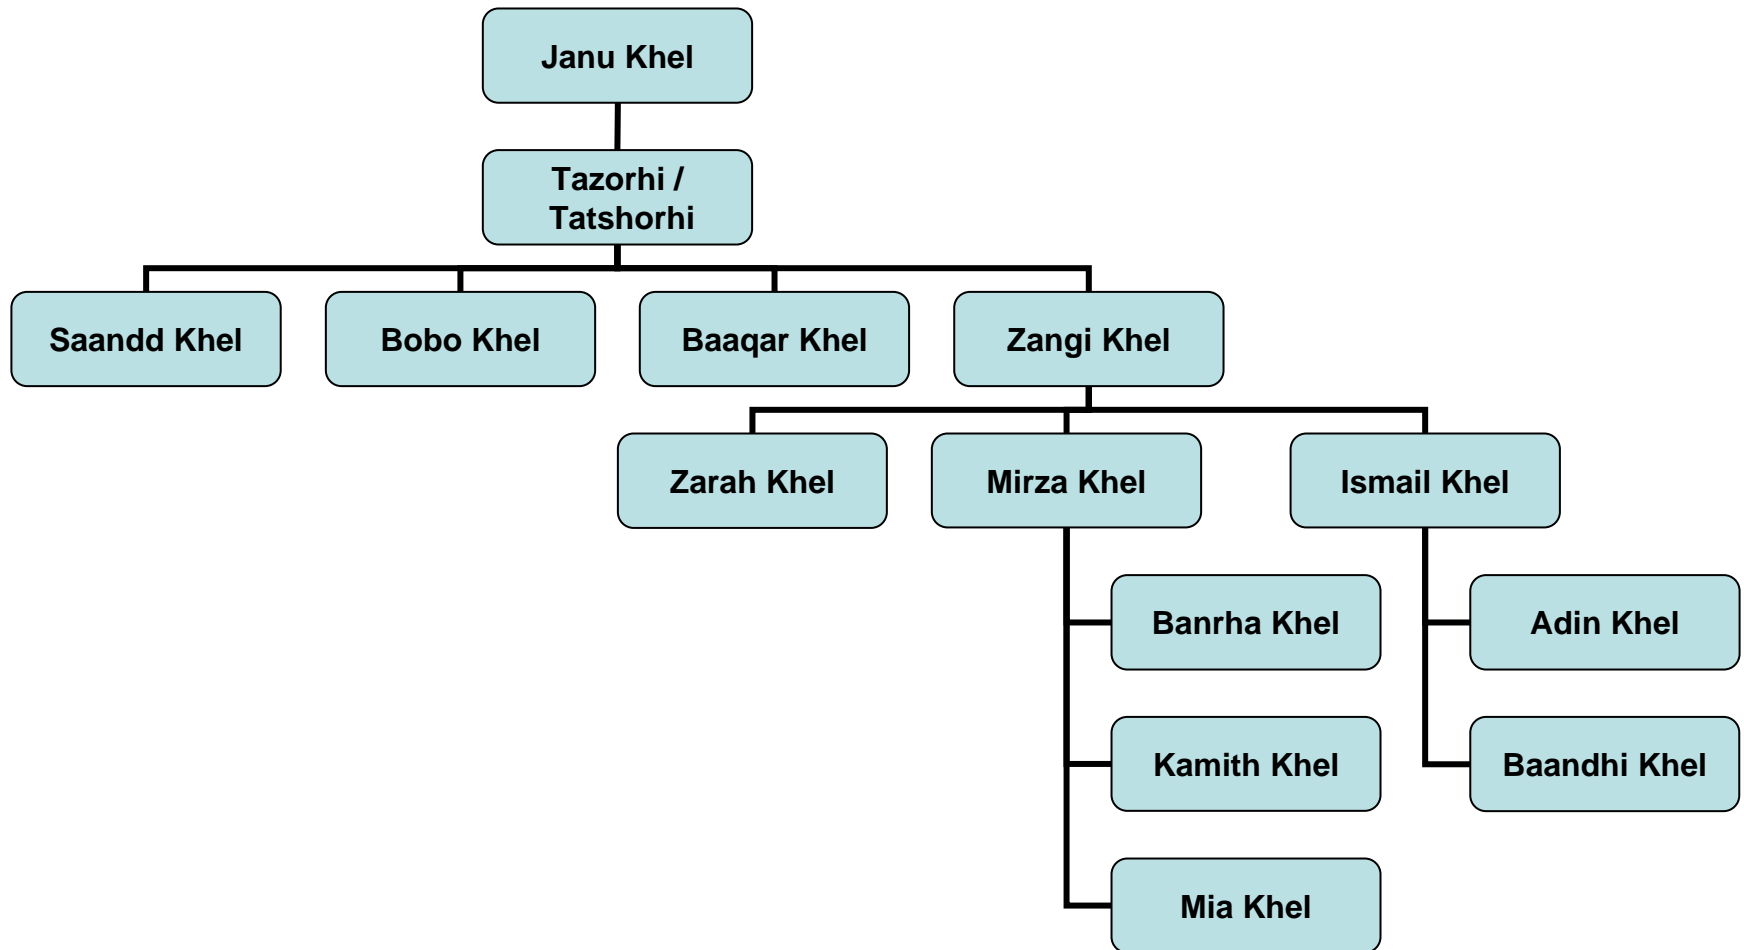

Marwat Tribe

Notes:

The Marwat are primarily located in NWFP and Waziristan. They typically wear dark green, white, cream, and light grey turbans.*

Marwat Tribal Flag

Marwat Tribe

Tazorhi

Descendant of Marwat Tribe (also known as Tatshorhi)

Chandhu Khel

Descendant of Marwat Tribe

Malak Khel

Descendant of Marwat

Janu Khel

Descendant of Marwat Tribe

Bahram

Descendant of Marwat Tribe

(Click Blue boxes to continue to next segment.)

Suleiman Khel

Descendant of Marwat Tribe

Achu Khel

Descendant of Marwat Tribe