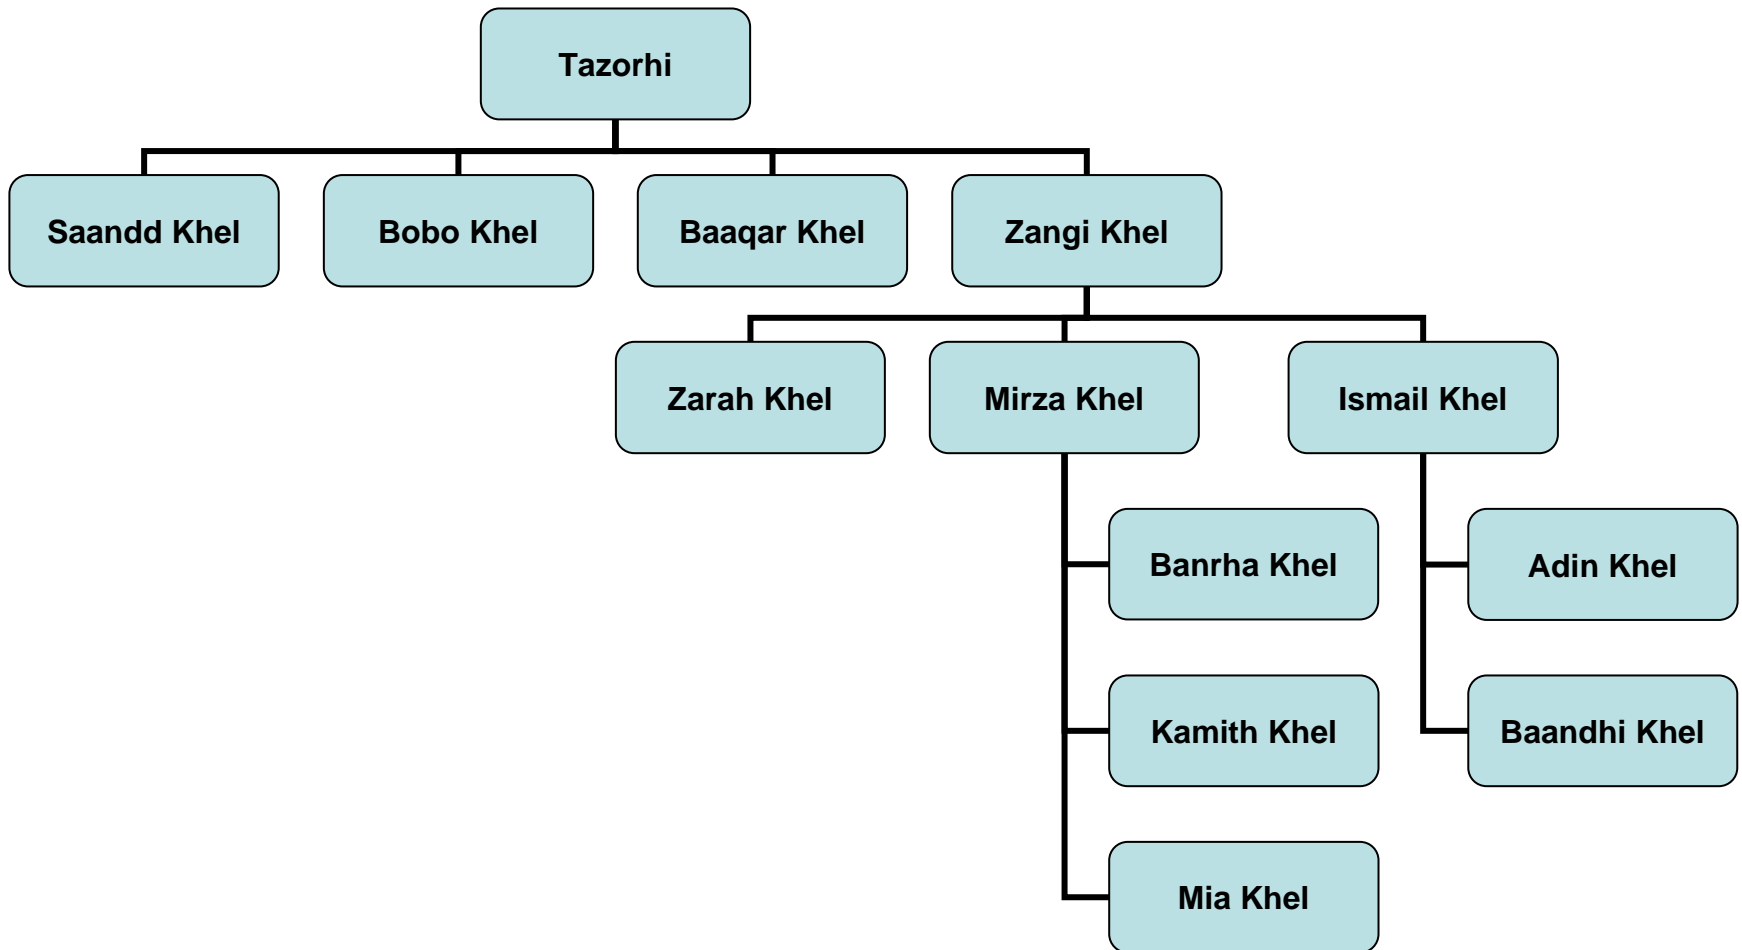

Marwat Tribe

Notes:

The Marwat are primarily located in NWFP and Waziristan. They typically wear dark green, white, cream, and light grey turbans.*

Marwat Tribal Flag

Marwat Tribe

Tazorhi

Descendant of Marwat Tribe (also known as Tatshorhi)

Chandhu Khel

Descendant of Marwat Tribe

Malak Khel

Descendant of Marwat

Janu Khel

Descendant of Marwat Tribe

Bahram

Descendant of Marwat Tribe

(Click Blue boxes to continue to next segment.)

Suleiman Khel

Descendant of Marwat Tribe

Achu Khel

Descendant of Marwat Tribe