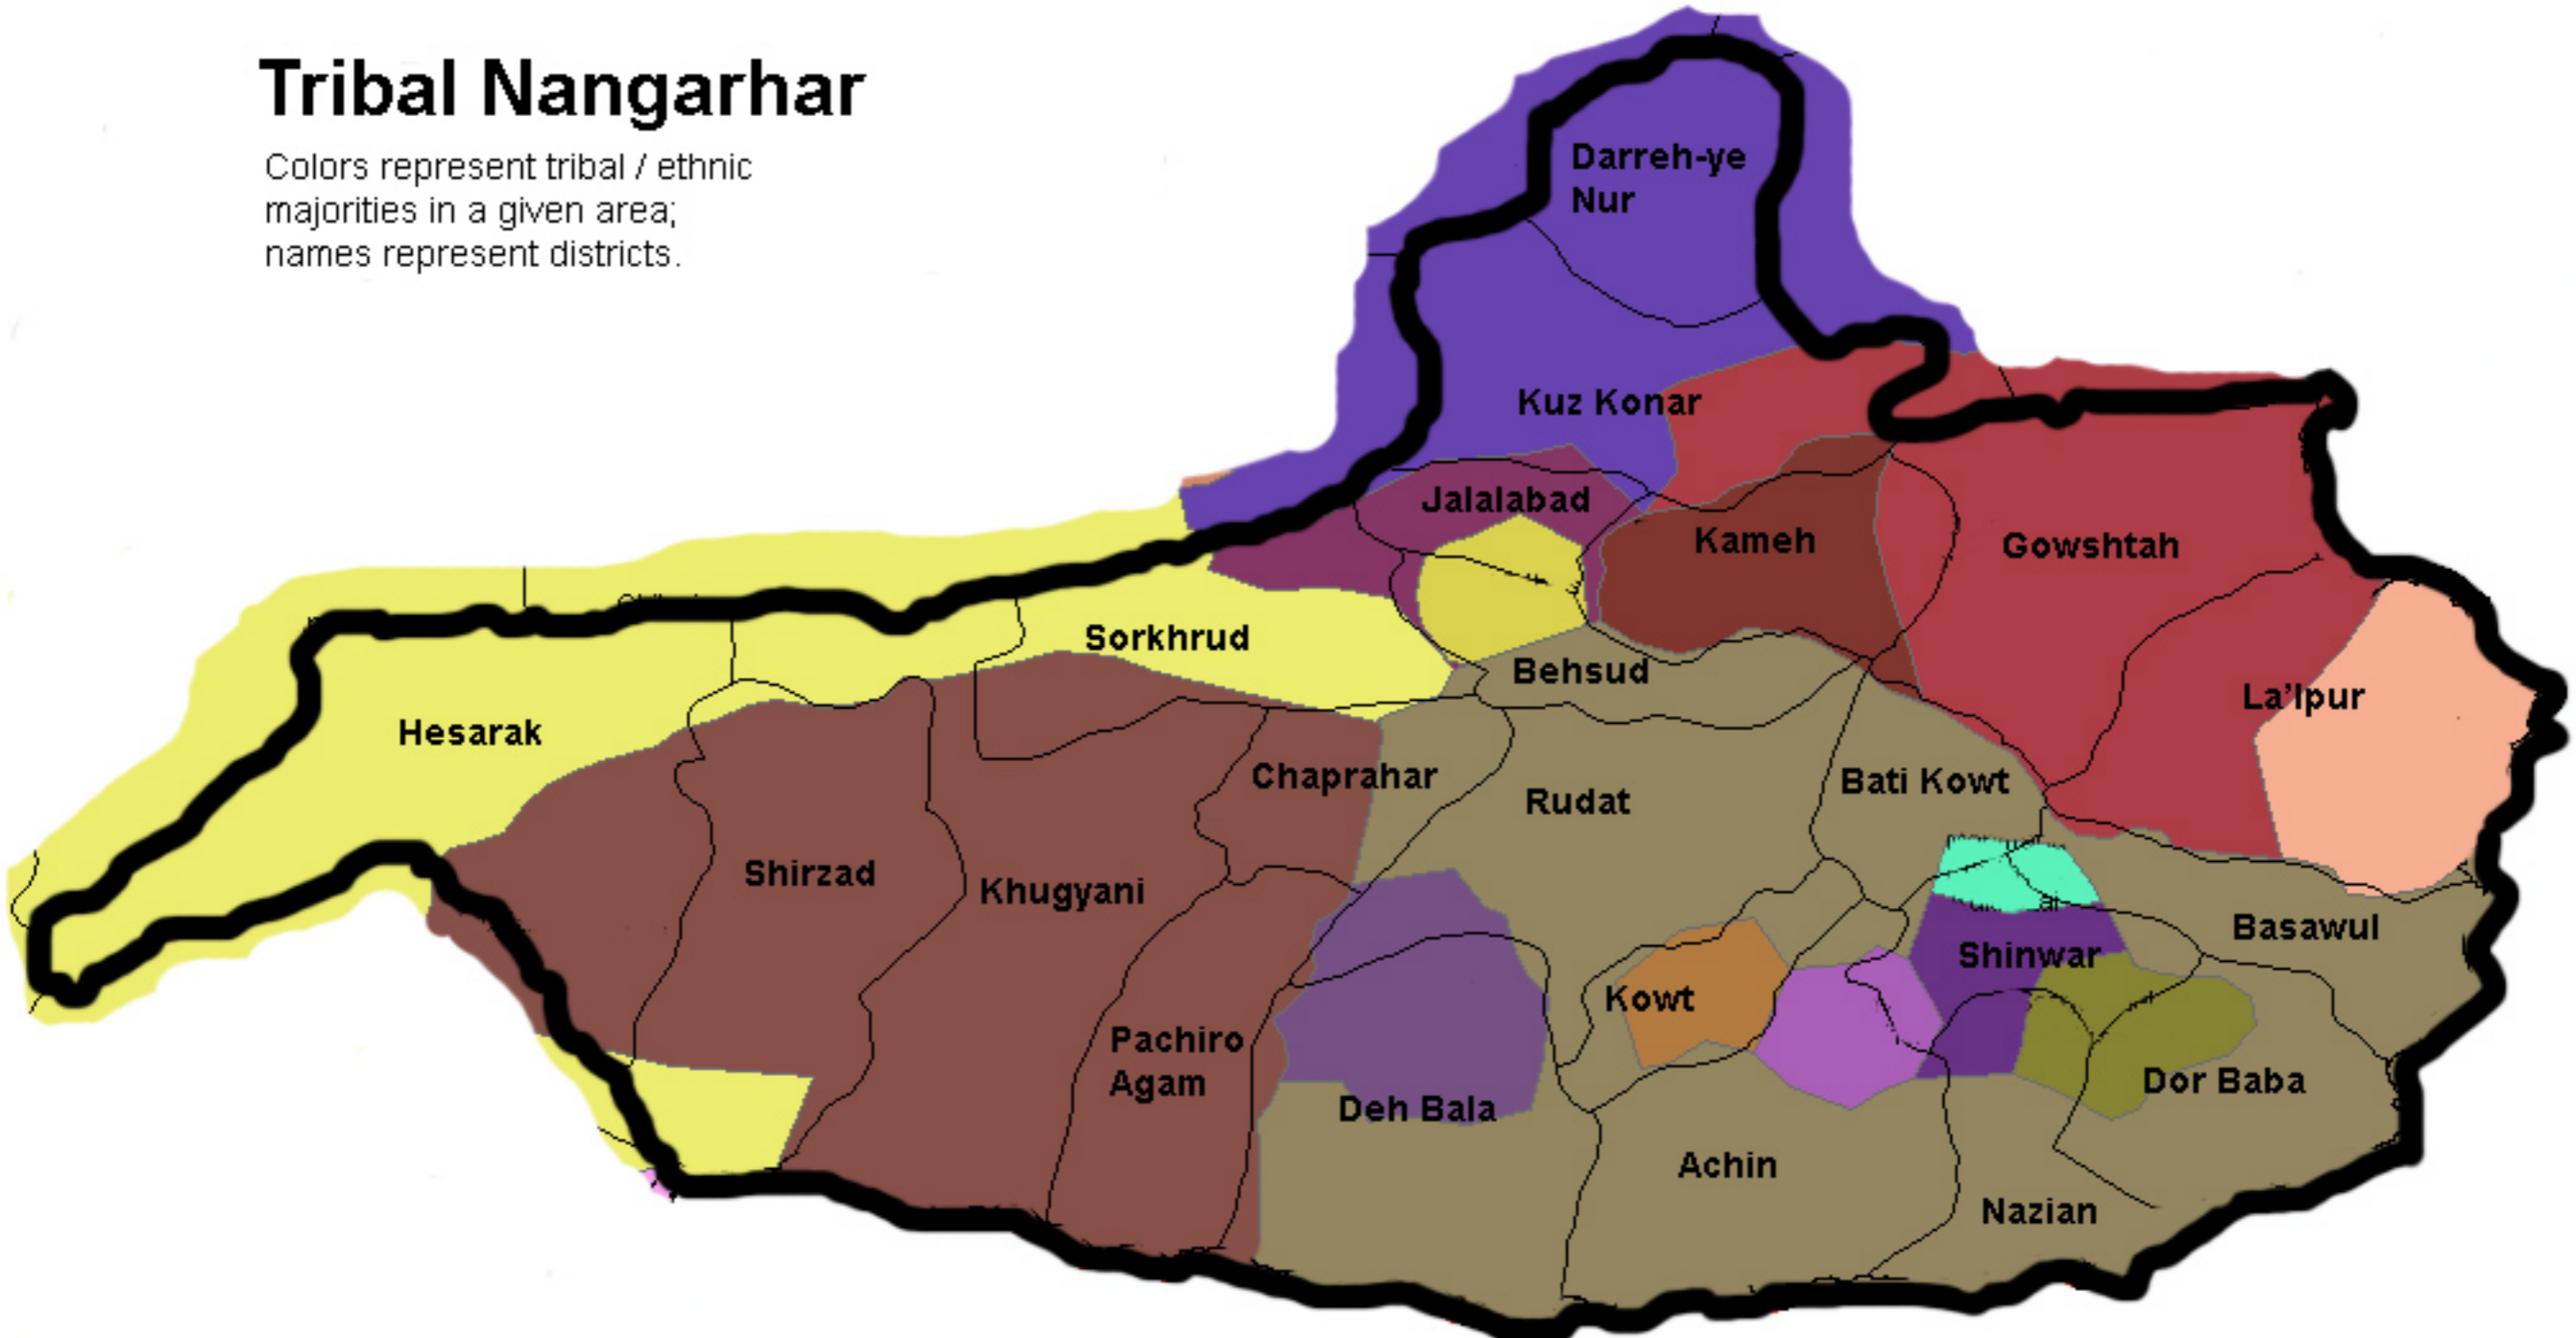

Tribal Nangarhar

Colors represent tribal / ethnic majorities in a given area; names represent districts.

- Mixed tribes
- Safi Pashtun
- Sulaiman Khel Ibrahim Ghilzai
- Tirahi
- Shinwari Pashtun
- Buto Khel, Khoga Khel Sepah Mohmand Pashtun
- Sangu Khel Shinwari Pashtun
- Kukkozai Mohmand Powindah Pashtun
- Baezai Mohmand Powindah Pashtun
- Khwaezai Mohmand Pashtun
- Mixed Pashtun
- Khugiani Panjpai Durani
- Manduzai Shinwari Pashtun
- Alisher Khel Shinwari Pashtun
- Mirjan Khel, Sangu Khel Shinwari Pashtun