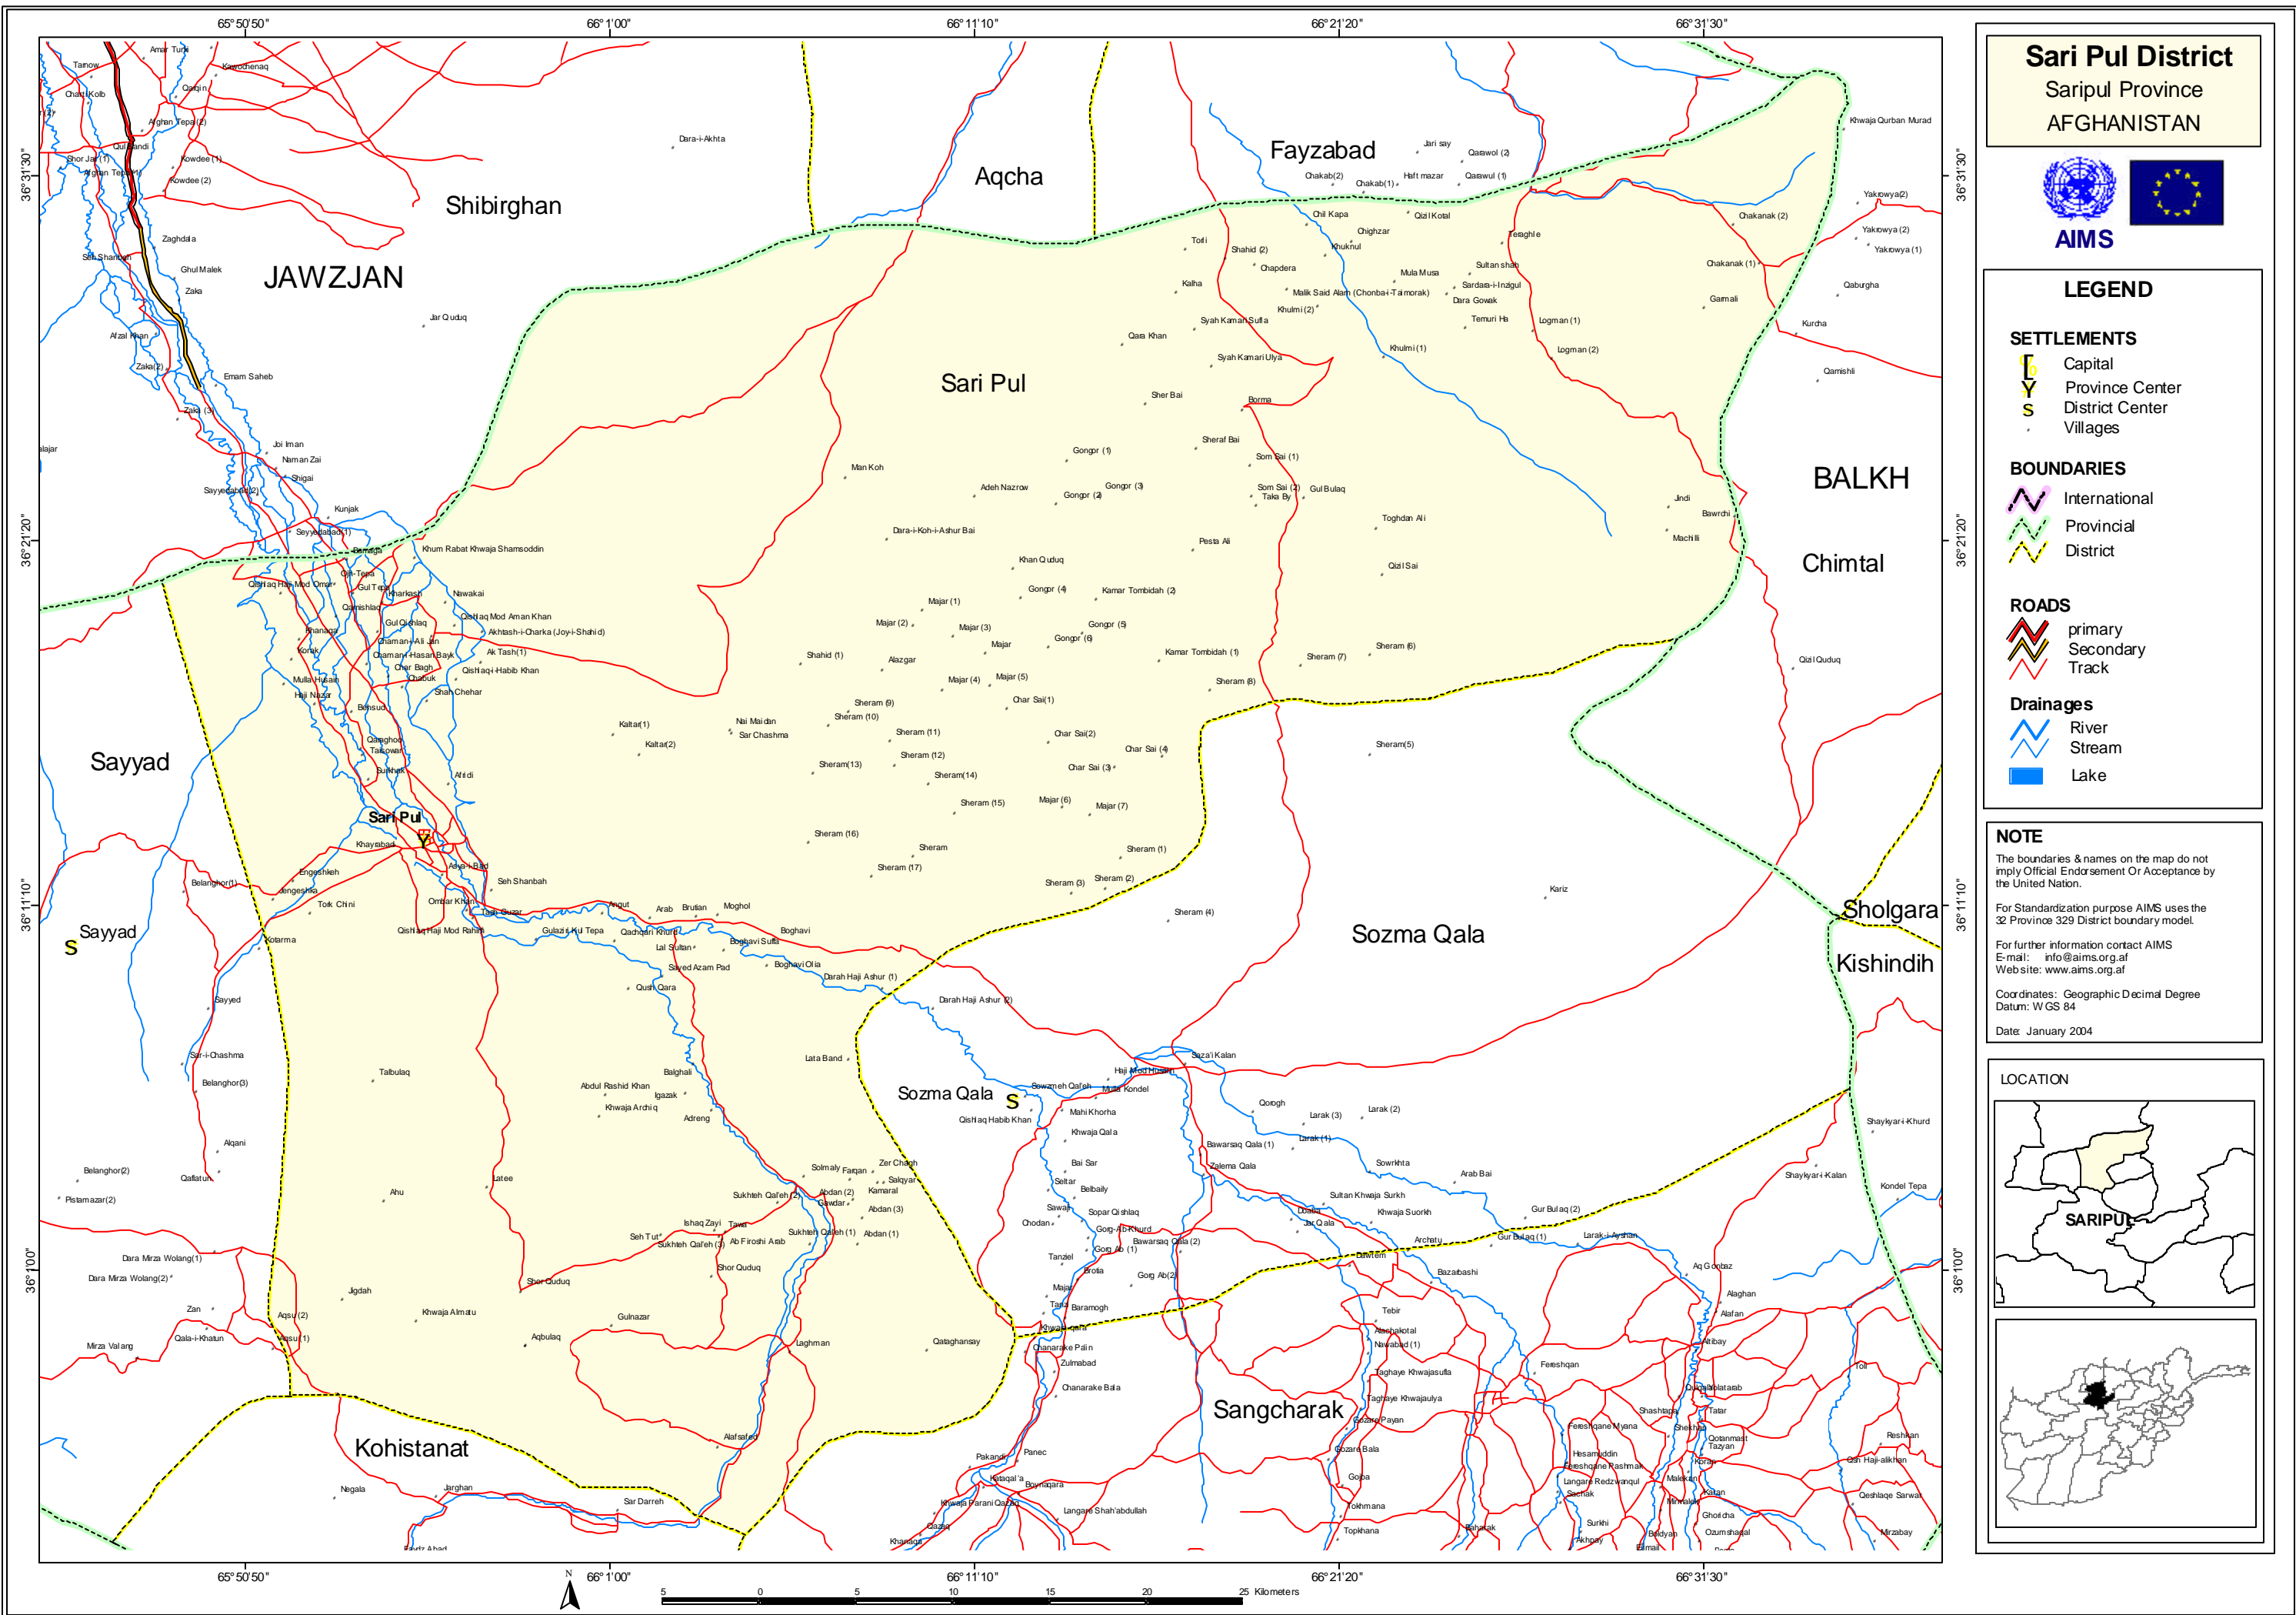

Balkhab District
Saripul Province
AFGHANISTAN

LEGEND

- SETTLEMENTS**
- Capital
 - Province Center
 - District Center
 - Villages
- BOUNDARIES**
- International
 - Provincial
 - District
- ROADS**
- primary
 - Secondary
 - Track
- Drainages**
- River
 - Stream
 - Lake

Coordinates: Geographic Decimal Degree
Datum: WGS 84
Date: January 2004

Kohistanat District
Saripul Province
AFGHANISTAN

LEGEND

SETTLEMENTS

- Capital
- Province Center
- District Center
- Villages

BOUNDARIES

LOCATION

Sangcharak District
Saripul Province
AFGHANISTAN

LEGEND

- SETTLEMENTS**
- Capital
 - Province Center
 - District Center
 - Villages
- BOUNDARIES**
- International
 - Provincial
 - District
- ROADS**
- primary
 - Secondary
 - Track
- Drainages**
- River
 - Stream
 - Lake

Coordinates: Geographic Decimal Degree
Datum: WGS 84

Date: January 2004

LOCATION

Sari Pul District
Saripul Province
AFGHANISTAN

LEGEND

- SETTLEMENTS**
- Capital
 - Province Center
 - District Center
 - Villages
- BOUNDARIES**
- International
 - Provincial
 - District
- ROADS**
- primary
 - Secondary
 - Track
- Drainages**
- River
 - Stream
 - Lake