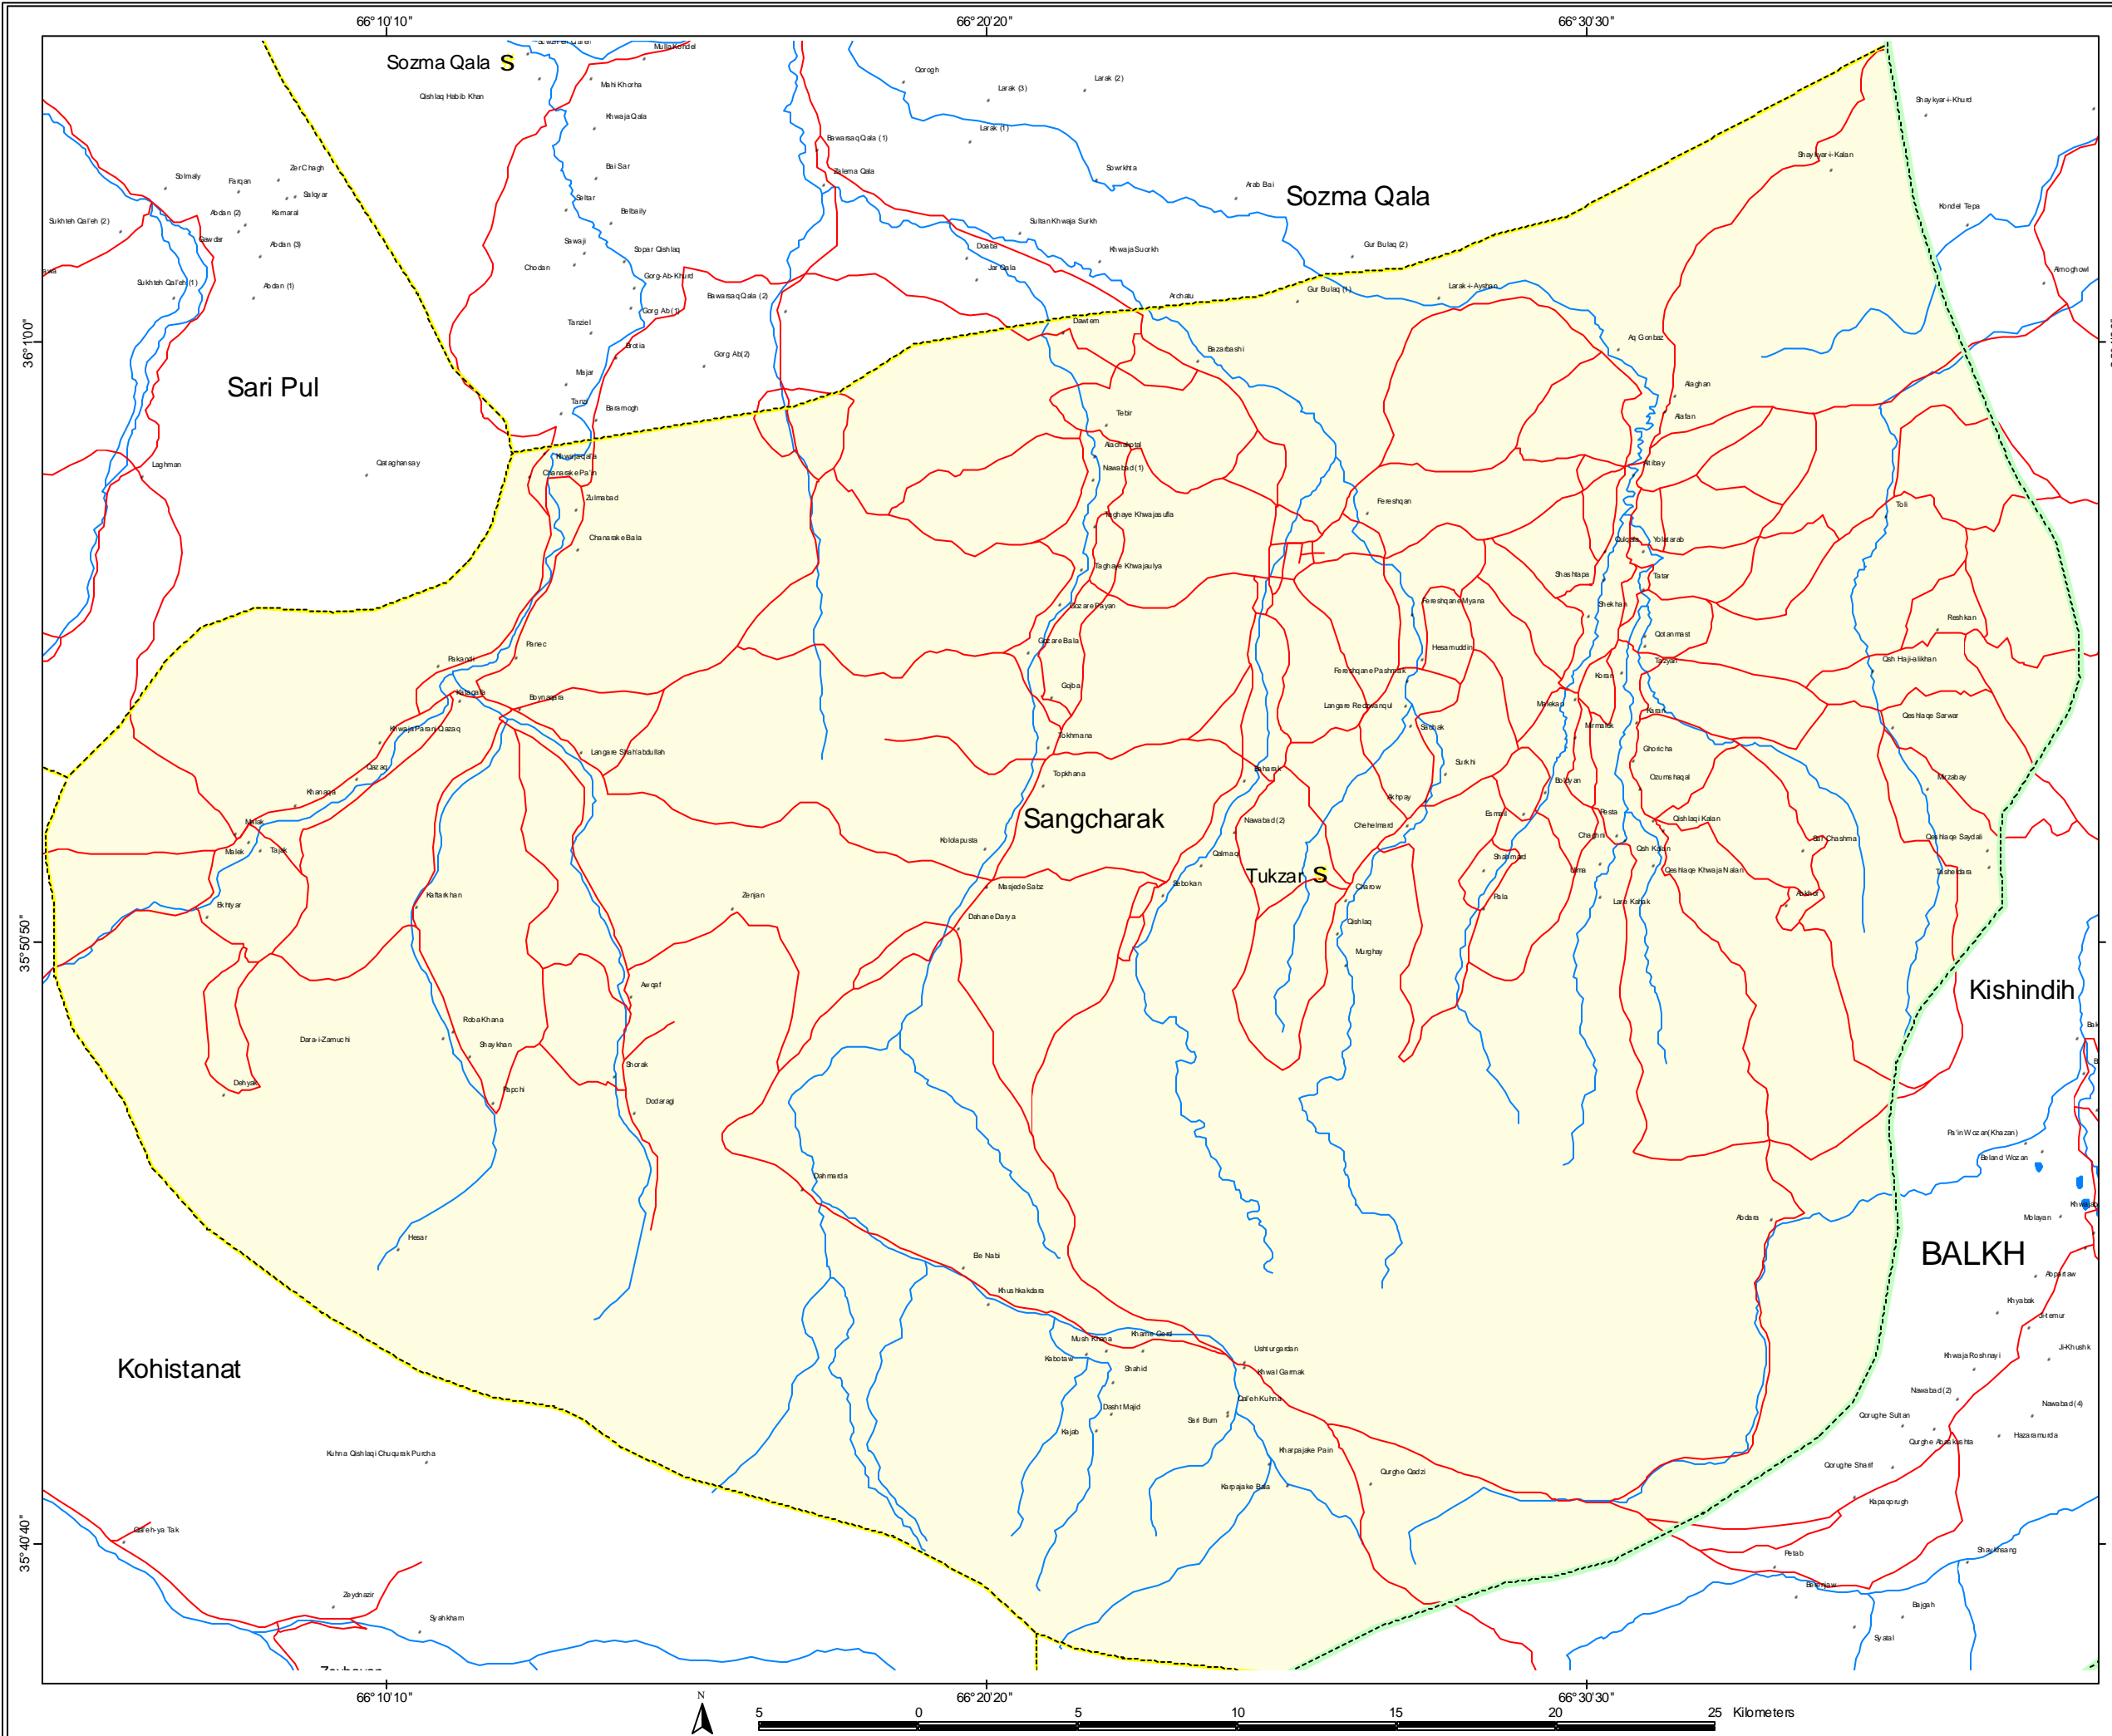

Balkhab District
Saripul Province
AFGHANISTAN

LEGEND

- SETTLEMENTS**
- Capital
 - Province Center
 - District Center
 - Villages
- BOUNDARIES**
- International
 - Provincial
 - District
- ROADS**
- primary
 - Secondary
 - Track
- Drainages**
- River
 - Stream
 - Lake

Coordinates: Geographic Decimal Degree
Datum: WGS 84
Date: January 2004

Kohistanat District
Saripul Province
AFGHANISTAN

LEGEND

SETTLEMENTS

- Capital
- Province Center
- District Center
- Villages

BOUNDARIES

LOCATION

Sangcharak District
Saripul Province
AFGHANISTAN

LEGEND

- SETTLEMENTS**
- Capital
 - Province Center
 - District Center
 - Villages
- BOUNDARIES**
- International
 - Provincial
 - District
- ROADS**
- primary
 - Secondary
 - Track
- Drainages**
- River
 - Stream
 - Lake

Coordinates: Geographic Decimal Degree
Datum: WGS 84

Date: January 2004

LOCATION

Sari Pul District
Saripul Province
AFGHANISTAN

LEGEND

- SETTLEMENTS**
- Capital
 - Province Center
 - District Center
 - Villages
- BOUNDARIES**
- International
 - Provincial
 - District
- ROADS**
- primary
 - Secondary
 - Track
- Drainages**
- River
 - Stream
 - Lake