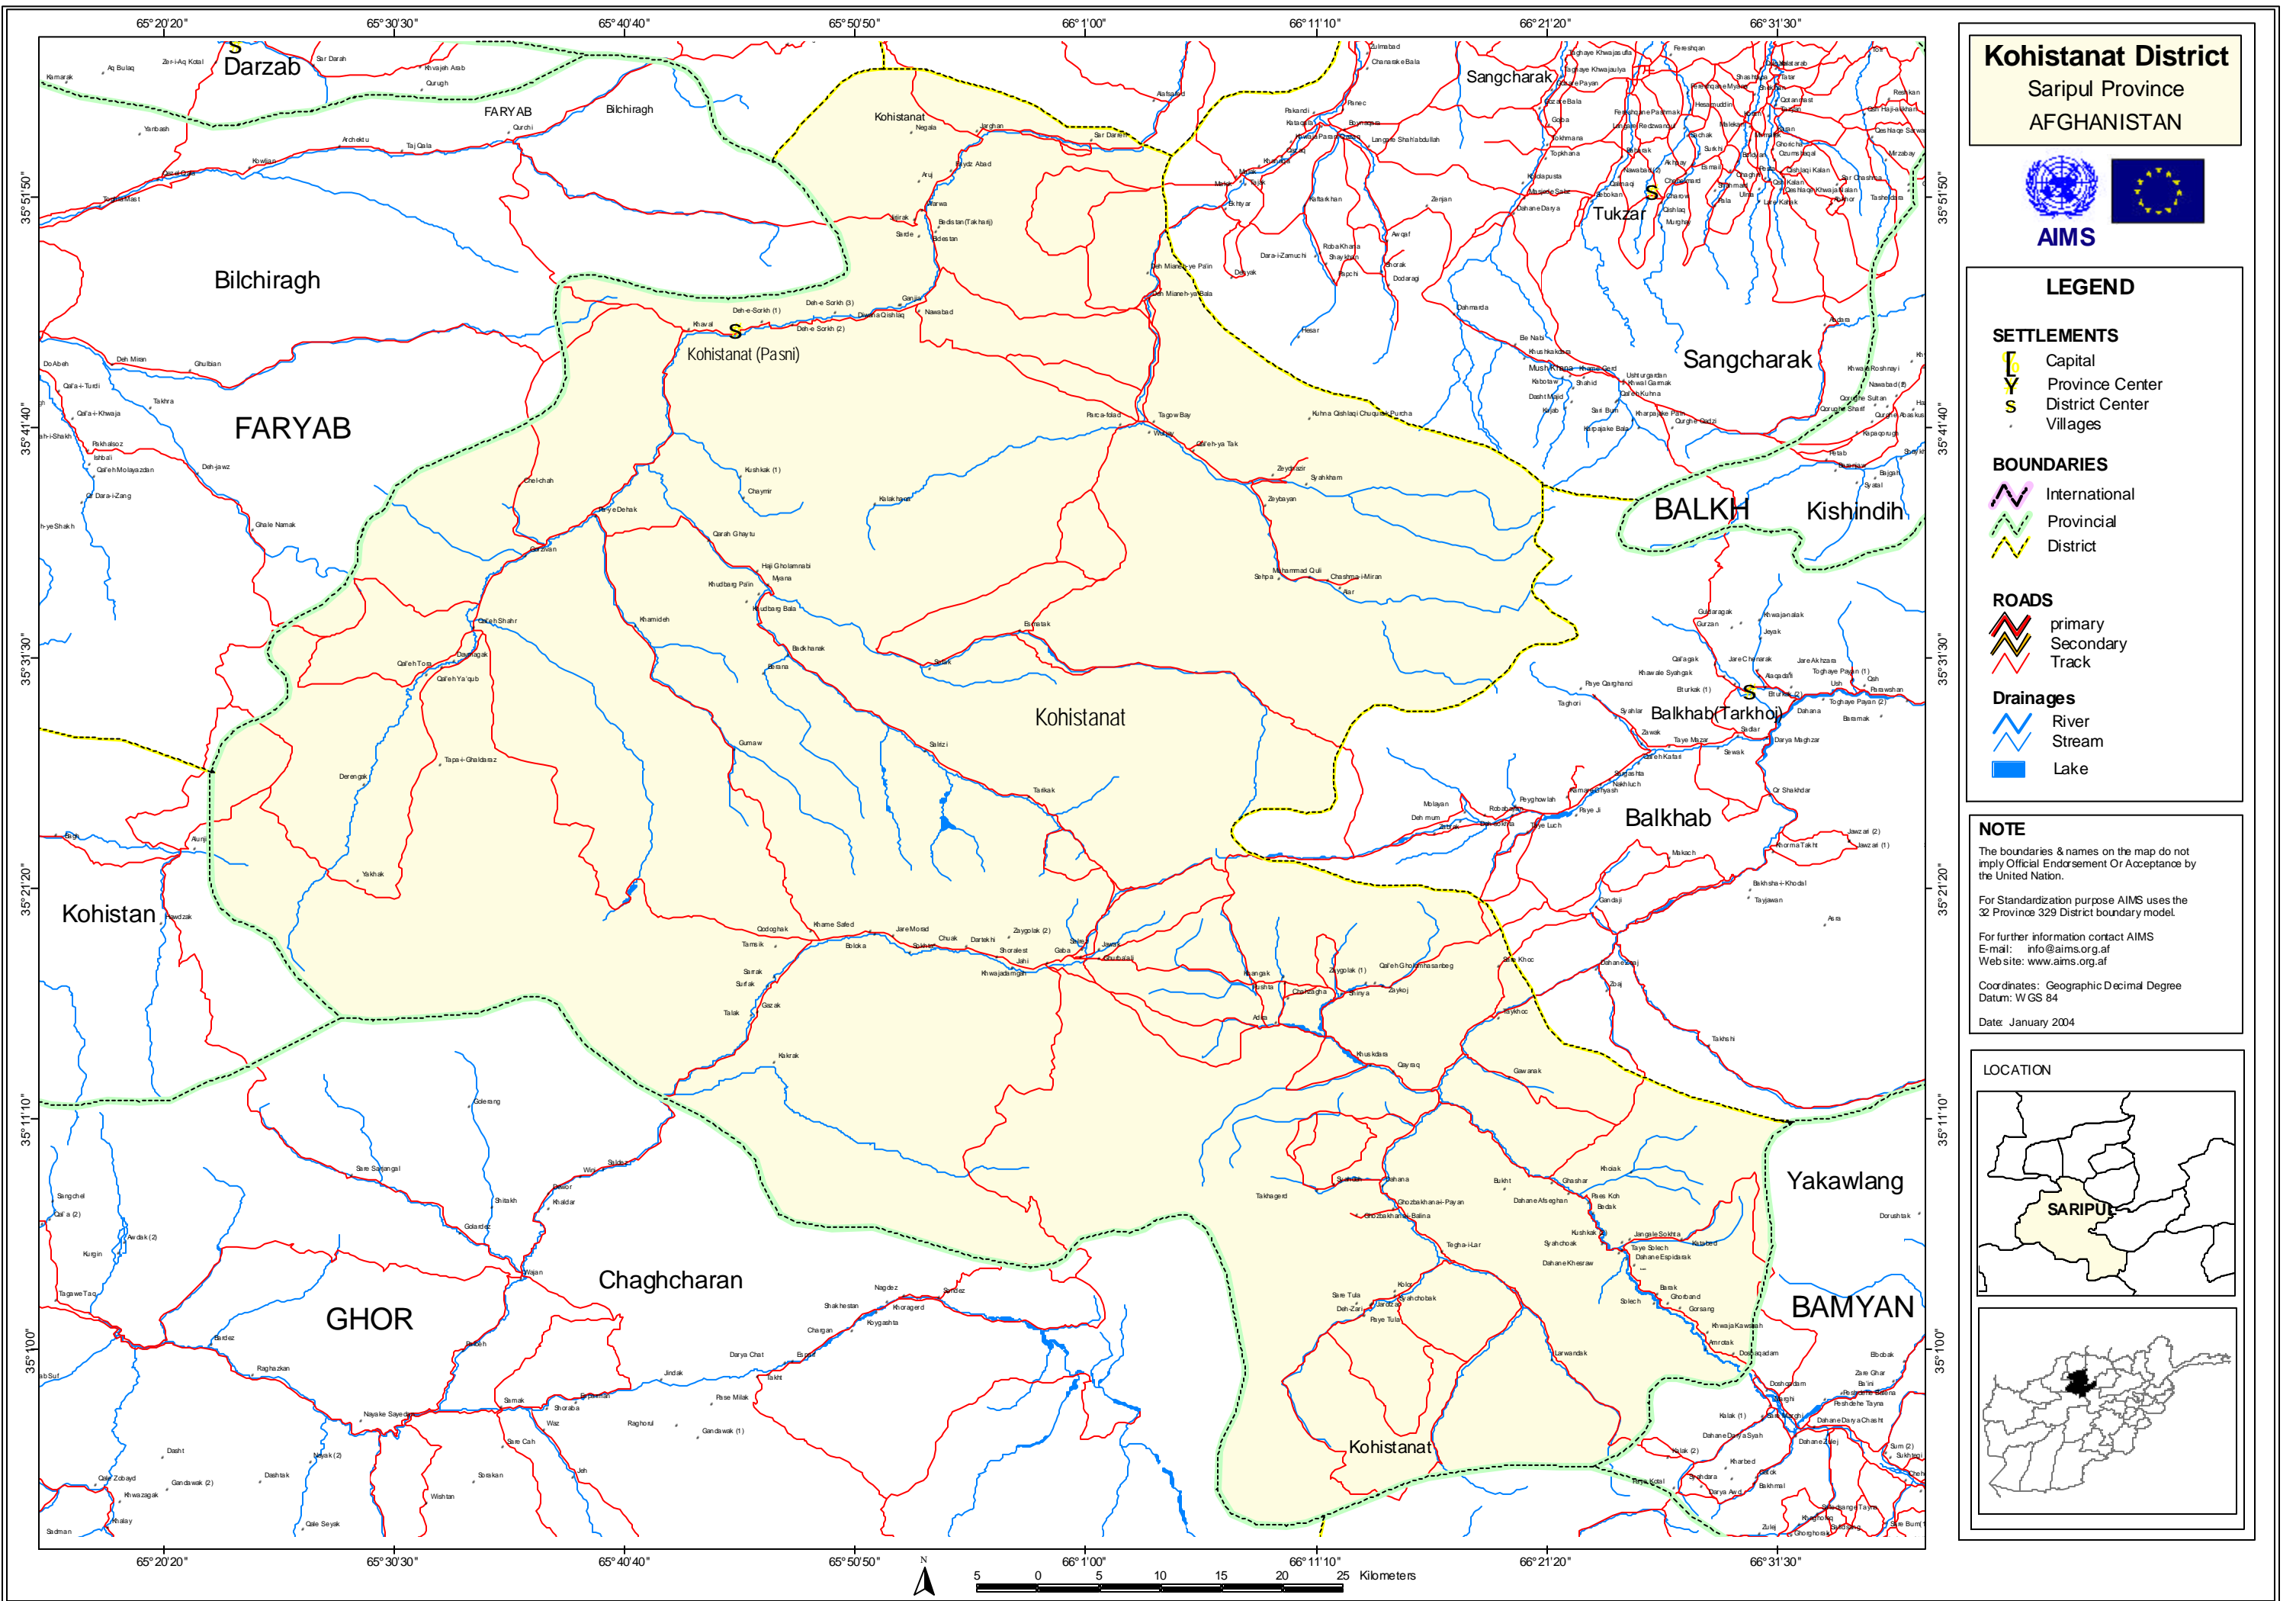

Balkhab District
Saripul Province
AFGHANISTAN

LEGEND

- SETTLEMENTS**
- Capital
 - Province Center
 - District Center
 - Villages
- BOUNDARIES**
- International
 - Provincial
 - District
- ROADS**
- primary
 - Secondary
 - Track
- Drainages**
- River
 - Stream
 - Lake

Coordinates: Geographic Decimal Degree
Datum: WGS 84
Date: January 2004

Kohistanat District
Saripul Province
AFGHANISTAN

LEGEND

SETTLEMENTS

- Capital
- Province Center
- District Center
- Villages

BOUNDARIES

LOCATION

Sangcharak District
Saripul Province
AFGHANISTAN

LEGEND

- SETTLEMENTS**
- Capital
 - Province Center
 - District Center
 - Villages
- BOUNDARIES**
- International
 - Provincial
 - District
- ROADS**
- primary
 - Secondary
 - Track
- Drainages**
- River
 - Stream
 - Lake

Coordinates: Geographic Decimal Degree
Datum: WGS 84

Date: January 2004

LOCATION

Sari Pul District
Saripul Province
AFGHANISTAN

LEGEND

- SETTLEMENTS**
- Capital
 - Province Center
 - District Center
 - Villages
- BOUNDARIES**
- International
 - Provincial
 - District
- ROADS**
- primary
 - Secondary
 - Track
- Drainages**
- River
 - Stream
 - Lake