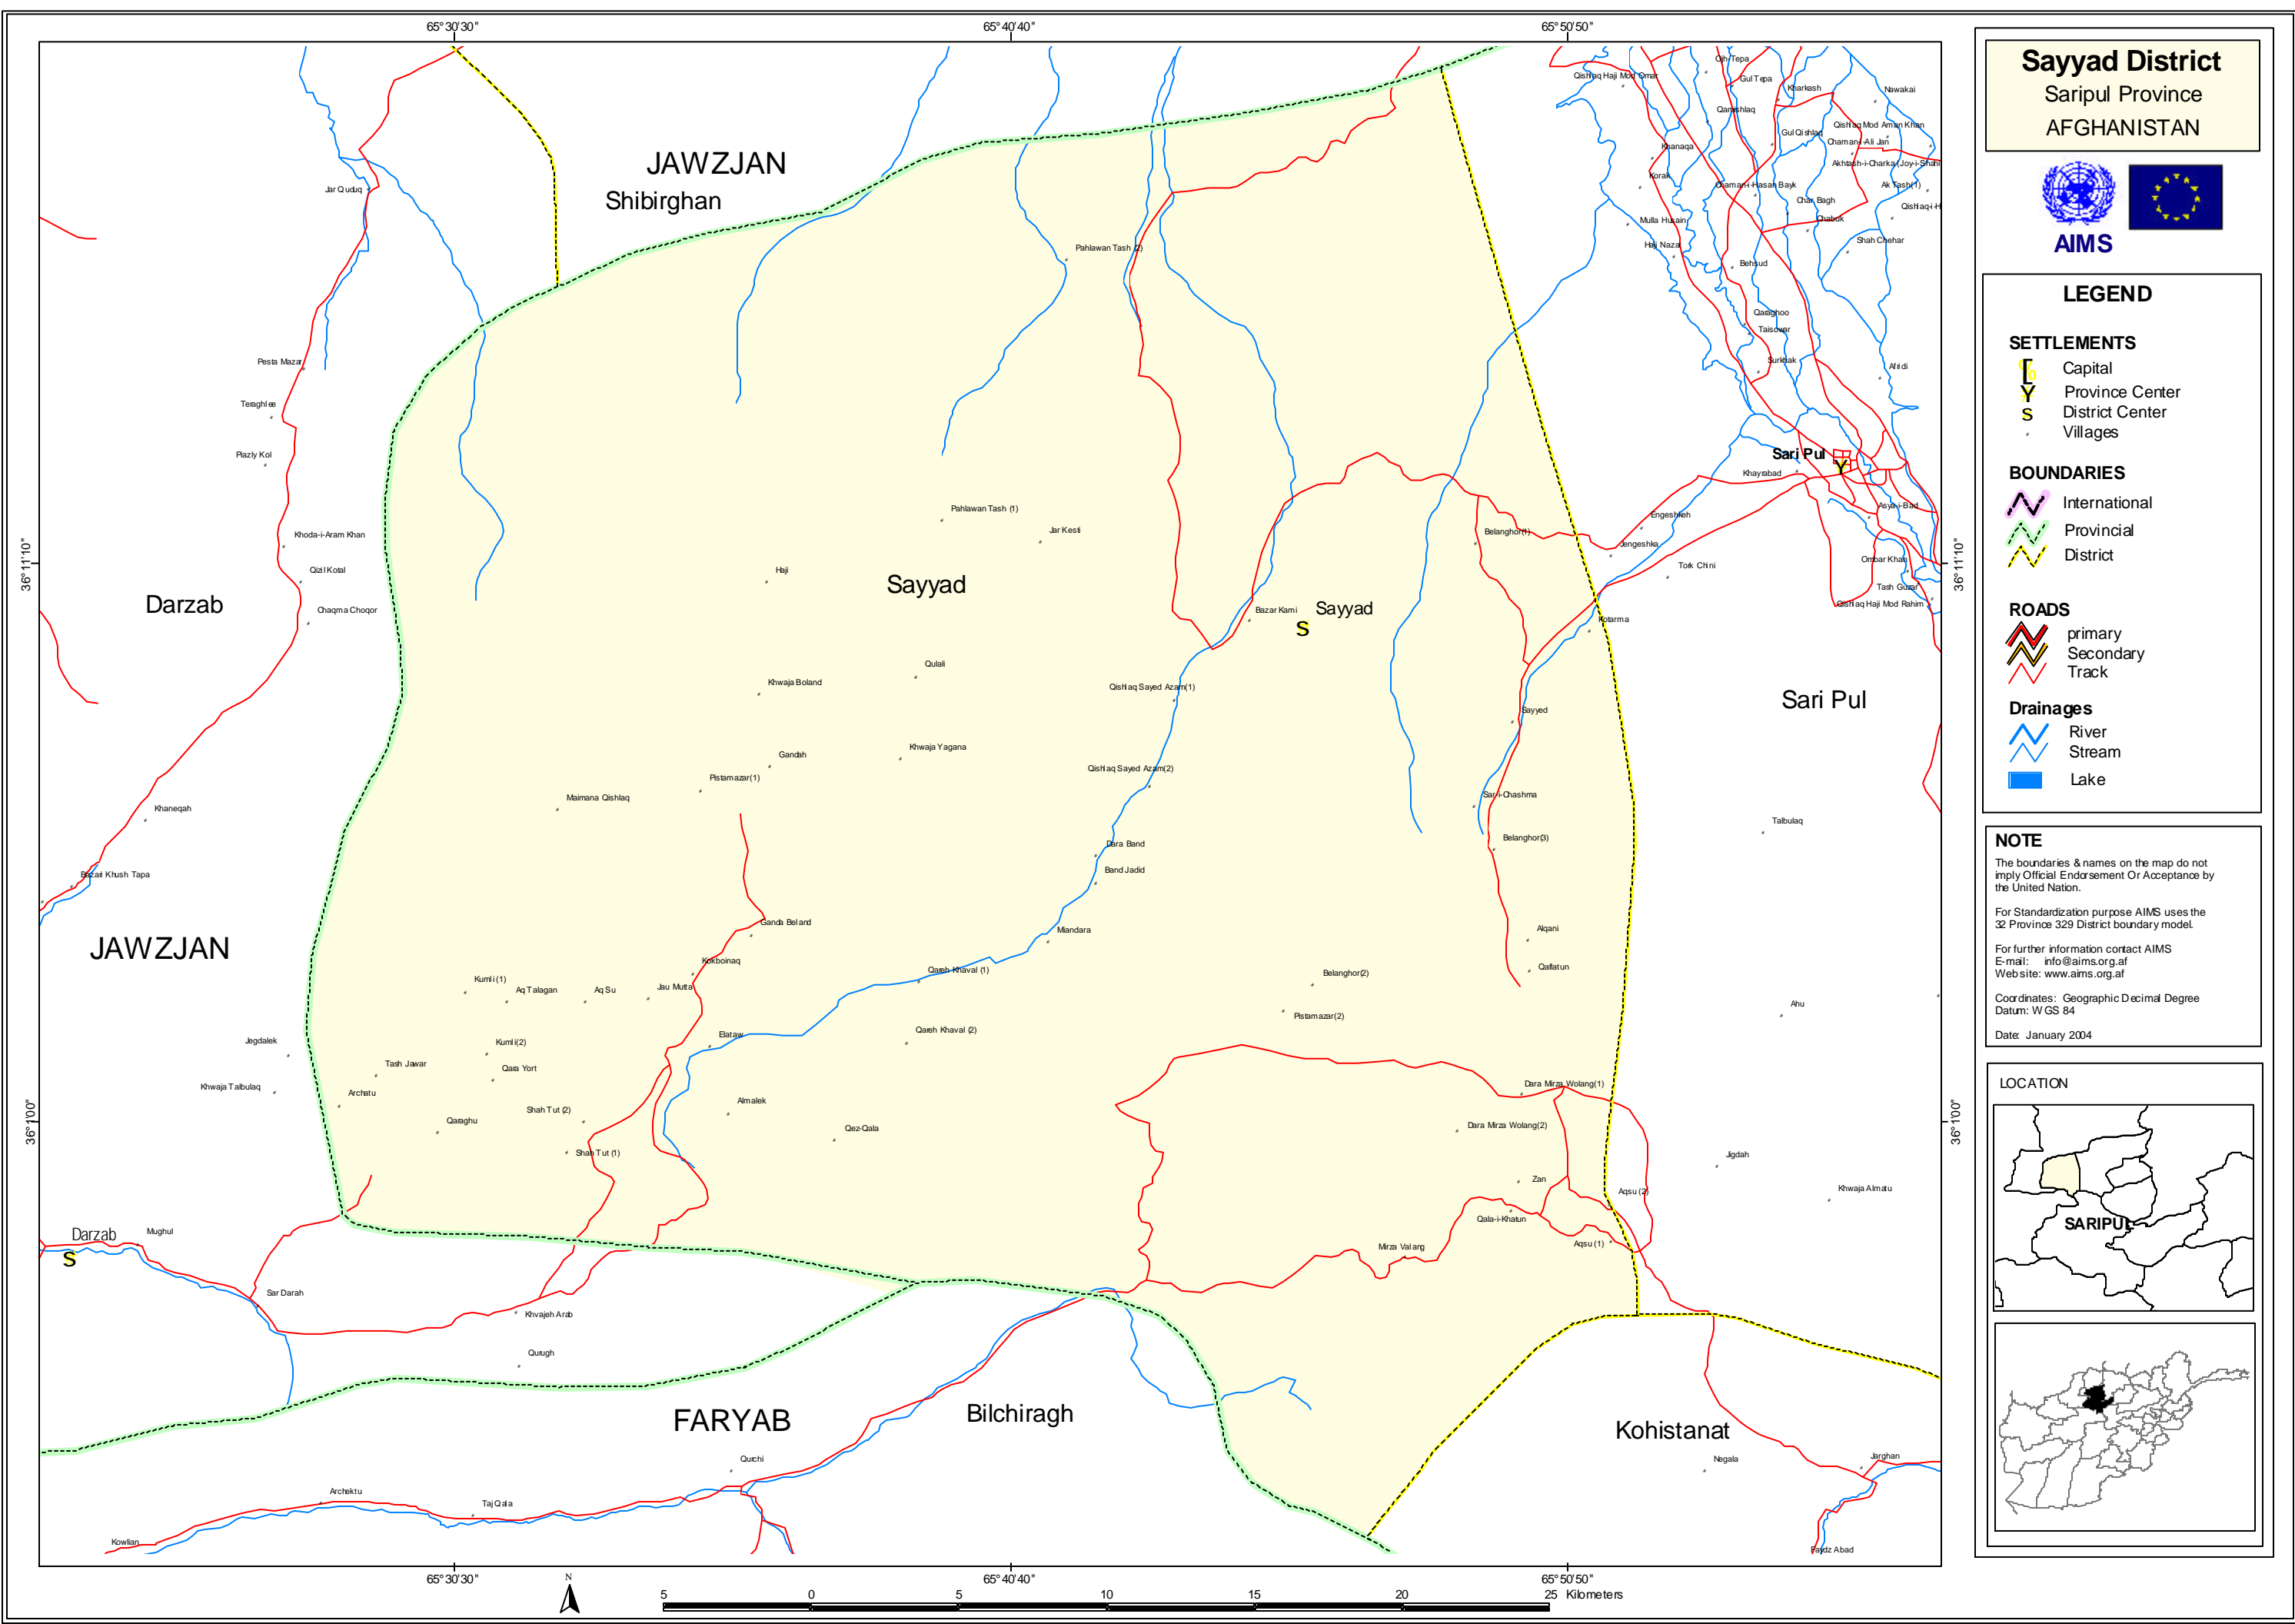

Coordinates: Geographic Decimal Degree
Datum: WGS 84
Date: January 2004

Kohistanat District
Saripul Province
AFGHANISTAN

LEGEND

SETTLEMENTS

- Capital
- Province Center
- District Center
- Villages

BOUNDARIES

LOCATION

Sangcharak District
Saripul Province
AFGHANISTAN

LEGEND

- SETTLEMENTS**
- Capital
 - Province Center
 - District Center
 - Villages
- BOUNDARIES**
- International
 - Provincial
 - District
- ROADS**
- primary
 - Secondary
 - Track
- Drainages**
- River
 - Stream
 - Lake

Coordinates: Geographic Decimal Degree
Datum: WGS 84

Date: January 2004

LOCATION

Sari Pul District
Saripul Province
AFGHANISTAN

LEGEND

- SETTLEMENTS**
- Capital
 - Province Center
 - District Center
 - Villages
- BOUNDARIES**
- International
 - Provincial
 - District
- ROADS**
- primary
 - Secondary
 - Track
- Drainages**
- River
 - Stream
 - Lake

Coordinates: Geographic Decimal Degree
Datum: WGS 84

Date: January 2004

LOCATION

Sayyad District
Saripul Province
AFGHANISTAN

LEGEND

- SETTLEMENTS**
- Capital
 - Province Center
 - District Center
 - Villages
- BOUNDARIES**
- International
 - Provincial
 - District
- ROADS**
- primary
 - Secondary
 - Track
- Drainages**
- River
 - Stream
 - Lake