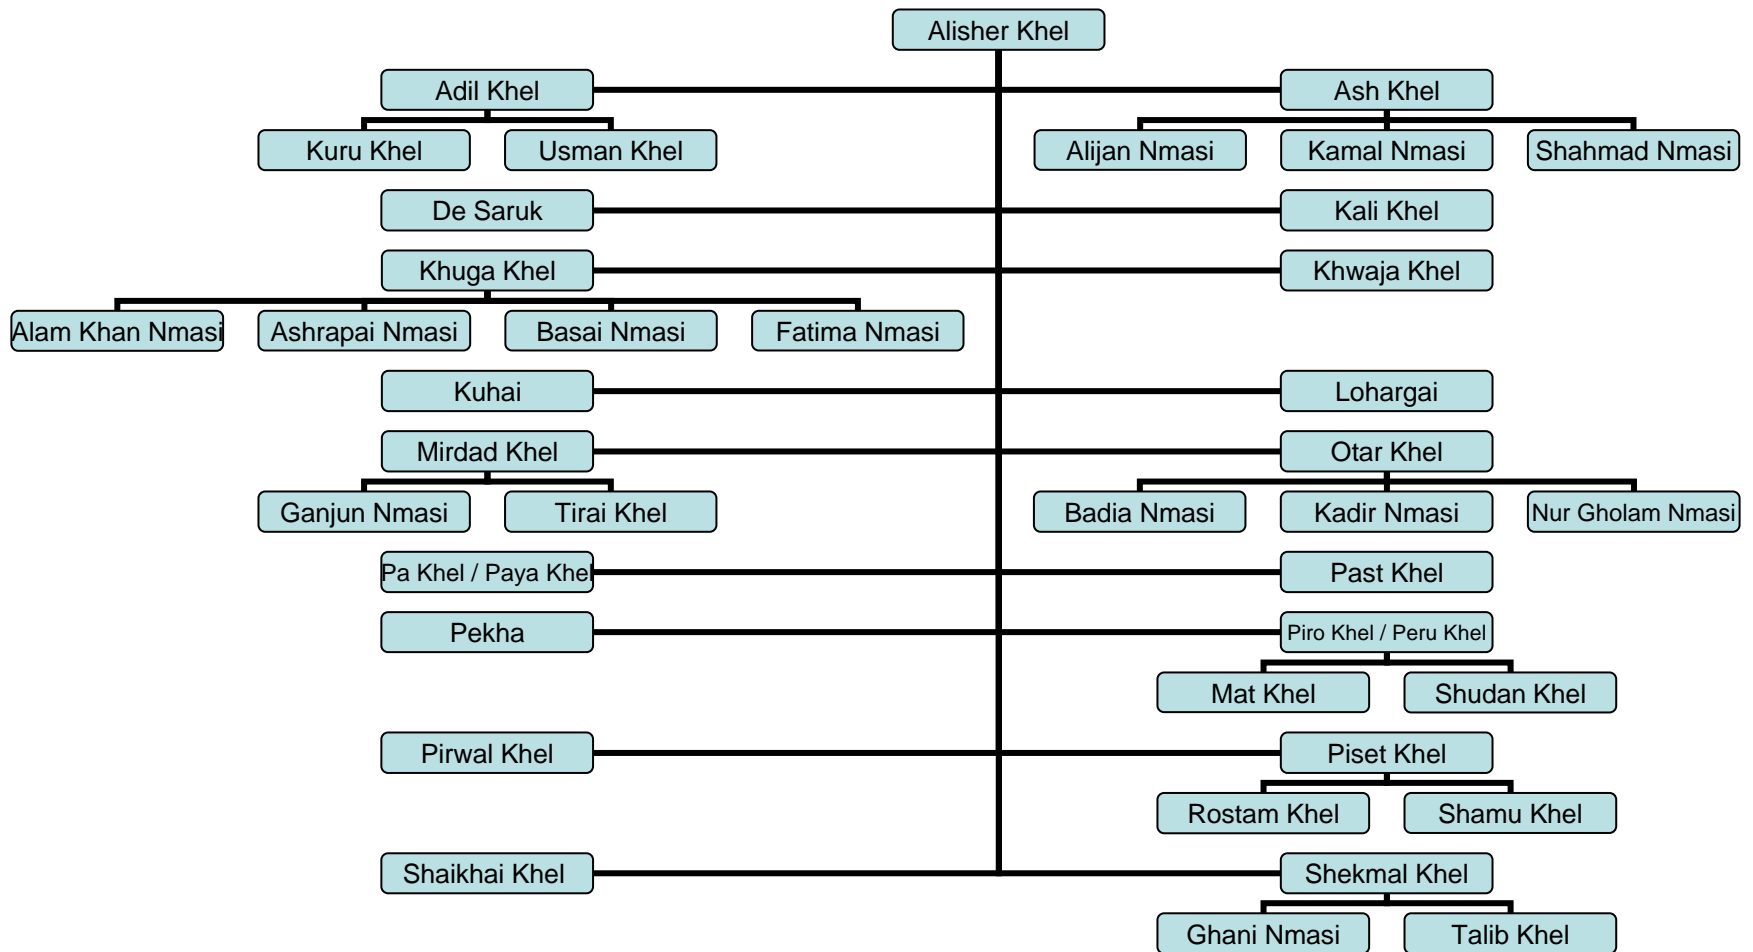

# Shinwari Tribe

**Notes:**  
 The Shinwari are Eastern Sarbani Pashtuns located in eastern Afghanistan and the Khyber region of Pakistan. Their nomadic brethren are Shinwari Powindah.

*(Click Blue box to continue to next segment.)*

*(Click Blue box to continue to next segment.)*

# Alisher Khel

Descendant of Shinwari Tribe

# Manduzai / Mandu / Mandhi Zai

Descendant of Shinwari Tribe

Reference: Courage Services Inc., Tribal Hierarchy & Dictionary of Afghanistan: A Reference Aid for Analysts, <sup>3</sup> (February 2007).