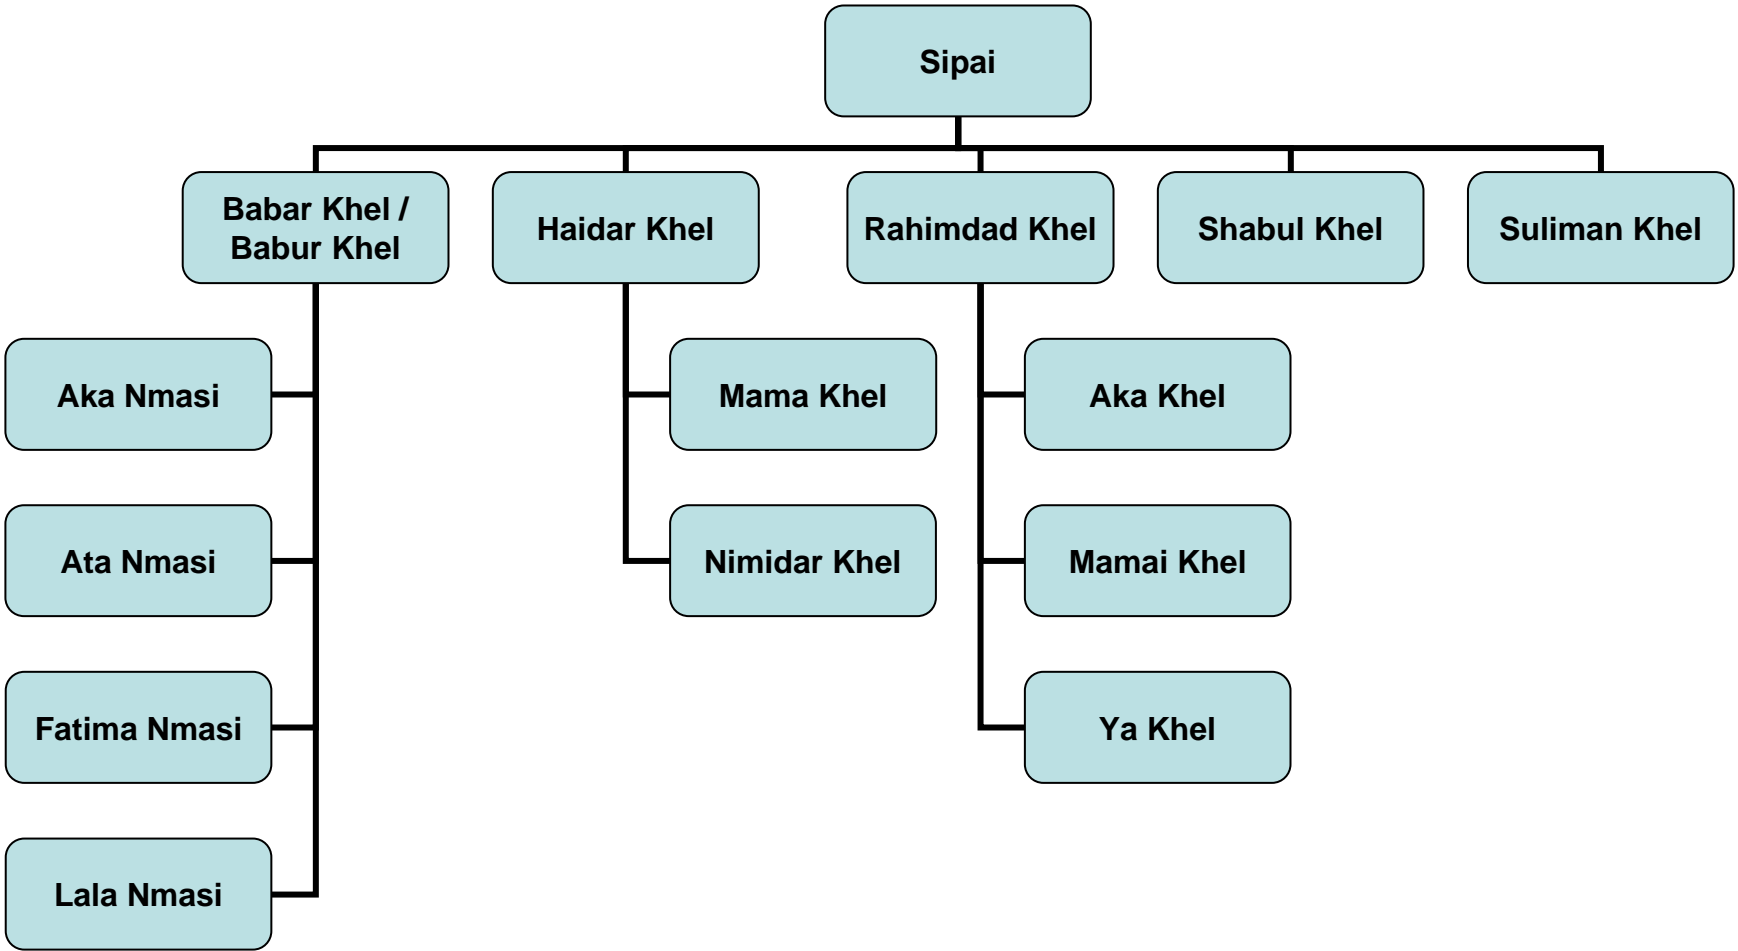

Sipai

Descendant of Shinwari Tribe

Reference: Courage Services Inc., Tribal Hierarchy & Dictionary of Afghanistan: A Reference Aid for Analysts, 5 (February 2007).