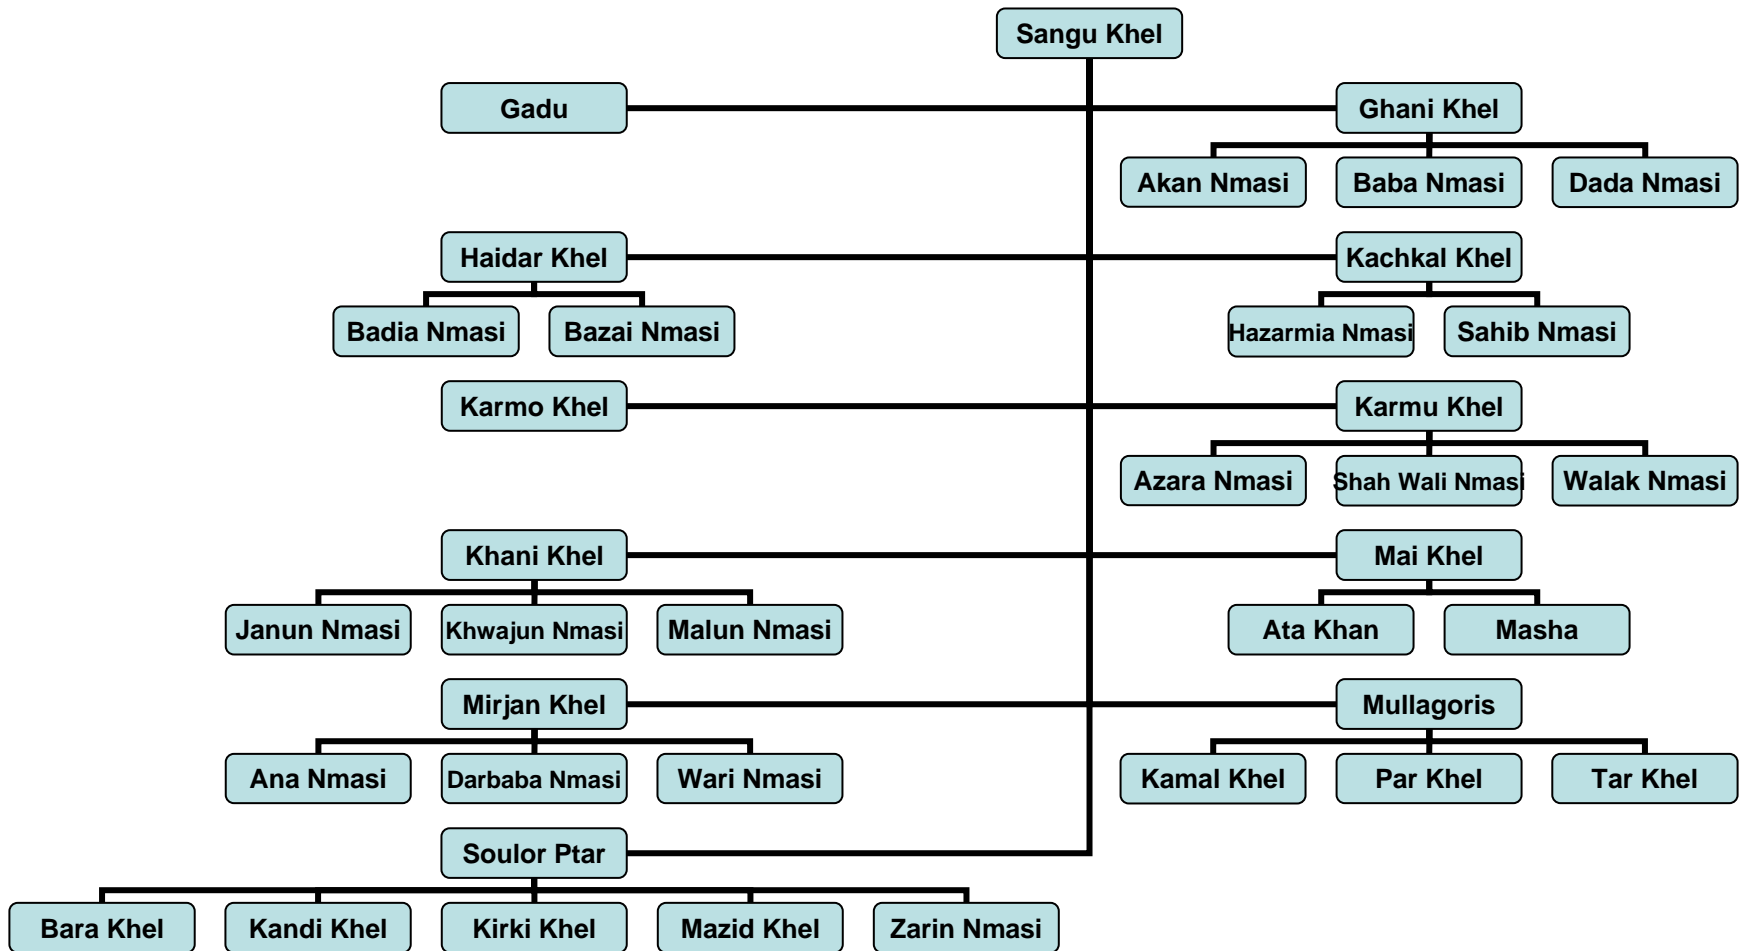

# Shinwari Tribe

**Notes:**  
 The Shinwari are Eastern Sarbani Pashtuns located in eastern Afghanistan and the Khyber region of Pakistan. Their nomadic brethren are Shinwari Powindah.

*(Click Blue box to continue to next segment.)*

# Alisher Khel

Descendant of Shinwari Tribe

# Manduzai / Mandu / Mandhi Zai

Descendant of Shinwari Tribe

Reference: Courage Services Inc., Tribal Hierarchy & Dictionary of Afghanistan: A Reference Aid for Analysts, <sup>3</sup> (February 2007).

# Sangu Khel

Descendant of Shinwari Tribe