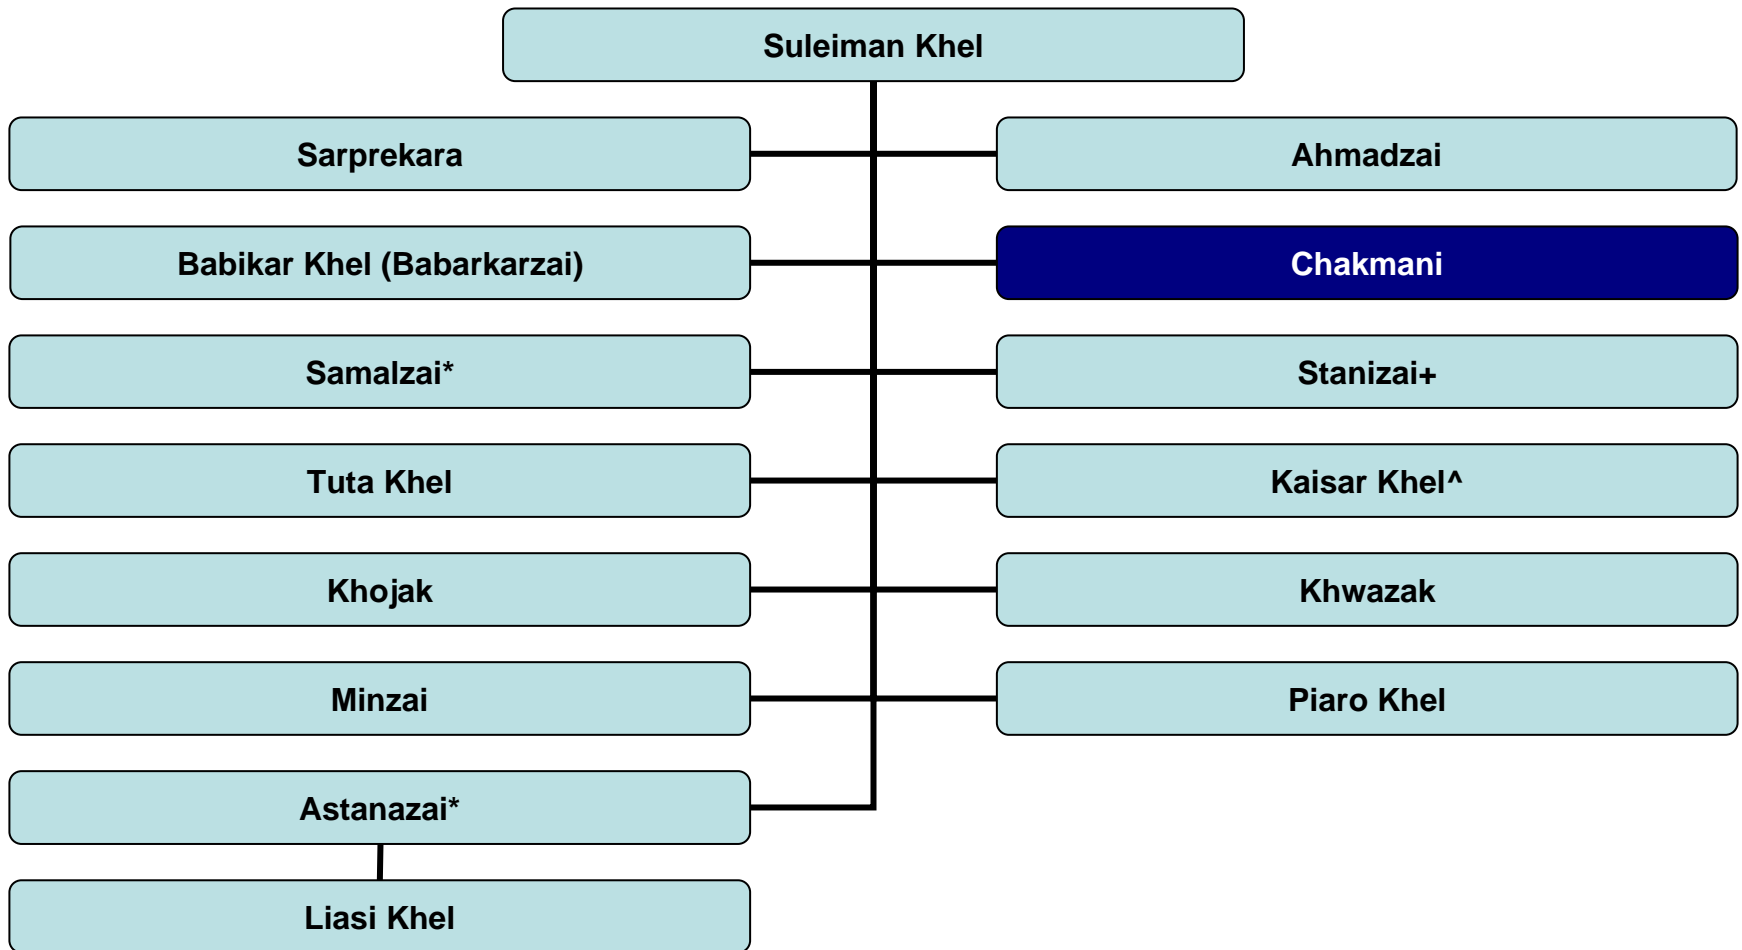

Chakmani

Descendants of Suleiman Khel

Reference:

Courage Services Inc., Tribal Hierarchy & Dictionary of Afghanistan: A Reference Aid for Analysts, Feb 2007.

(Click Blue box to continue to next segment.)

Suleiman Khel

Tribe within Ghilzai Pashtuns

Reference:

Courage Services Inc., Tribal Hierarchy & Dictionary of Afghanistan: A Reference Aid for Analysts, Feb 2007.

Chakmani

Descendants of Suleiman Khel

Reference:

Courage Services Inc., Tribal Hierarchy & Dictionary of Afghanistan: A Reference Aid for Analysts, Feb 2007.