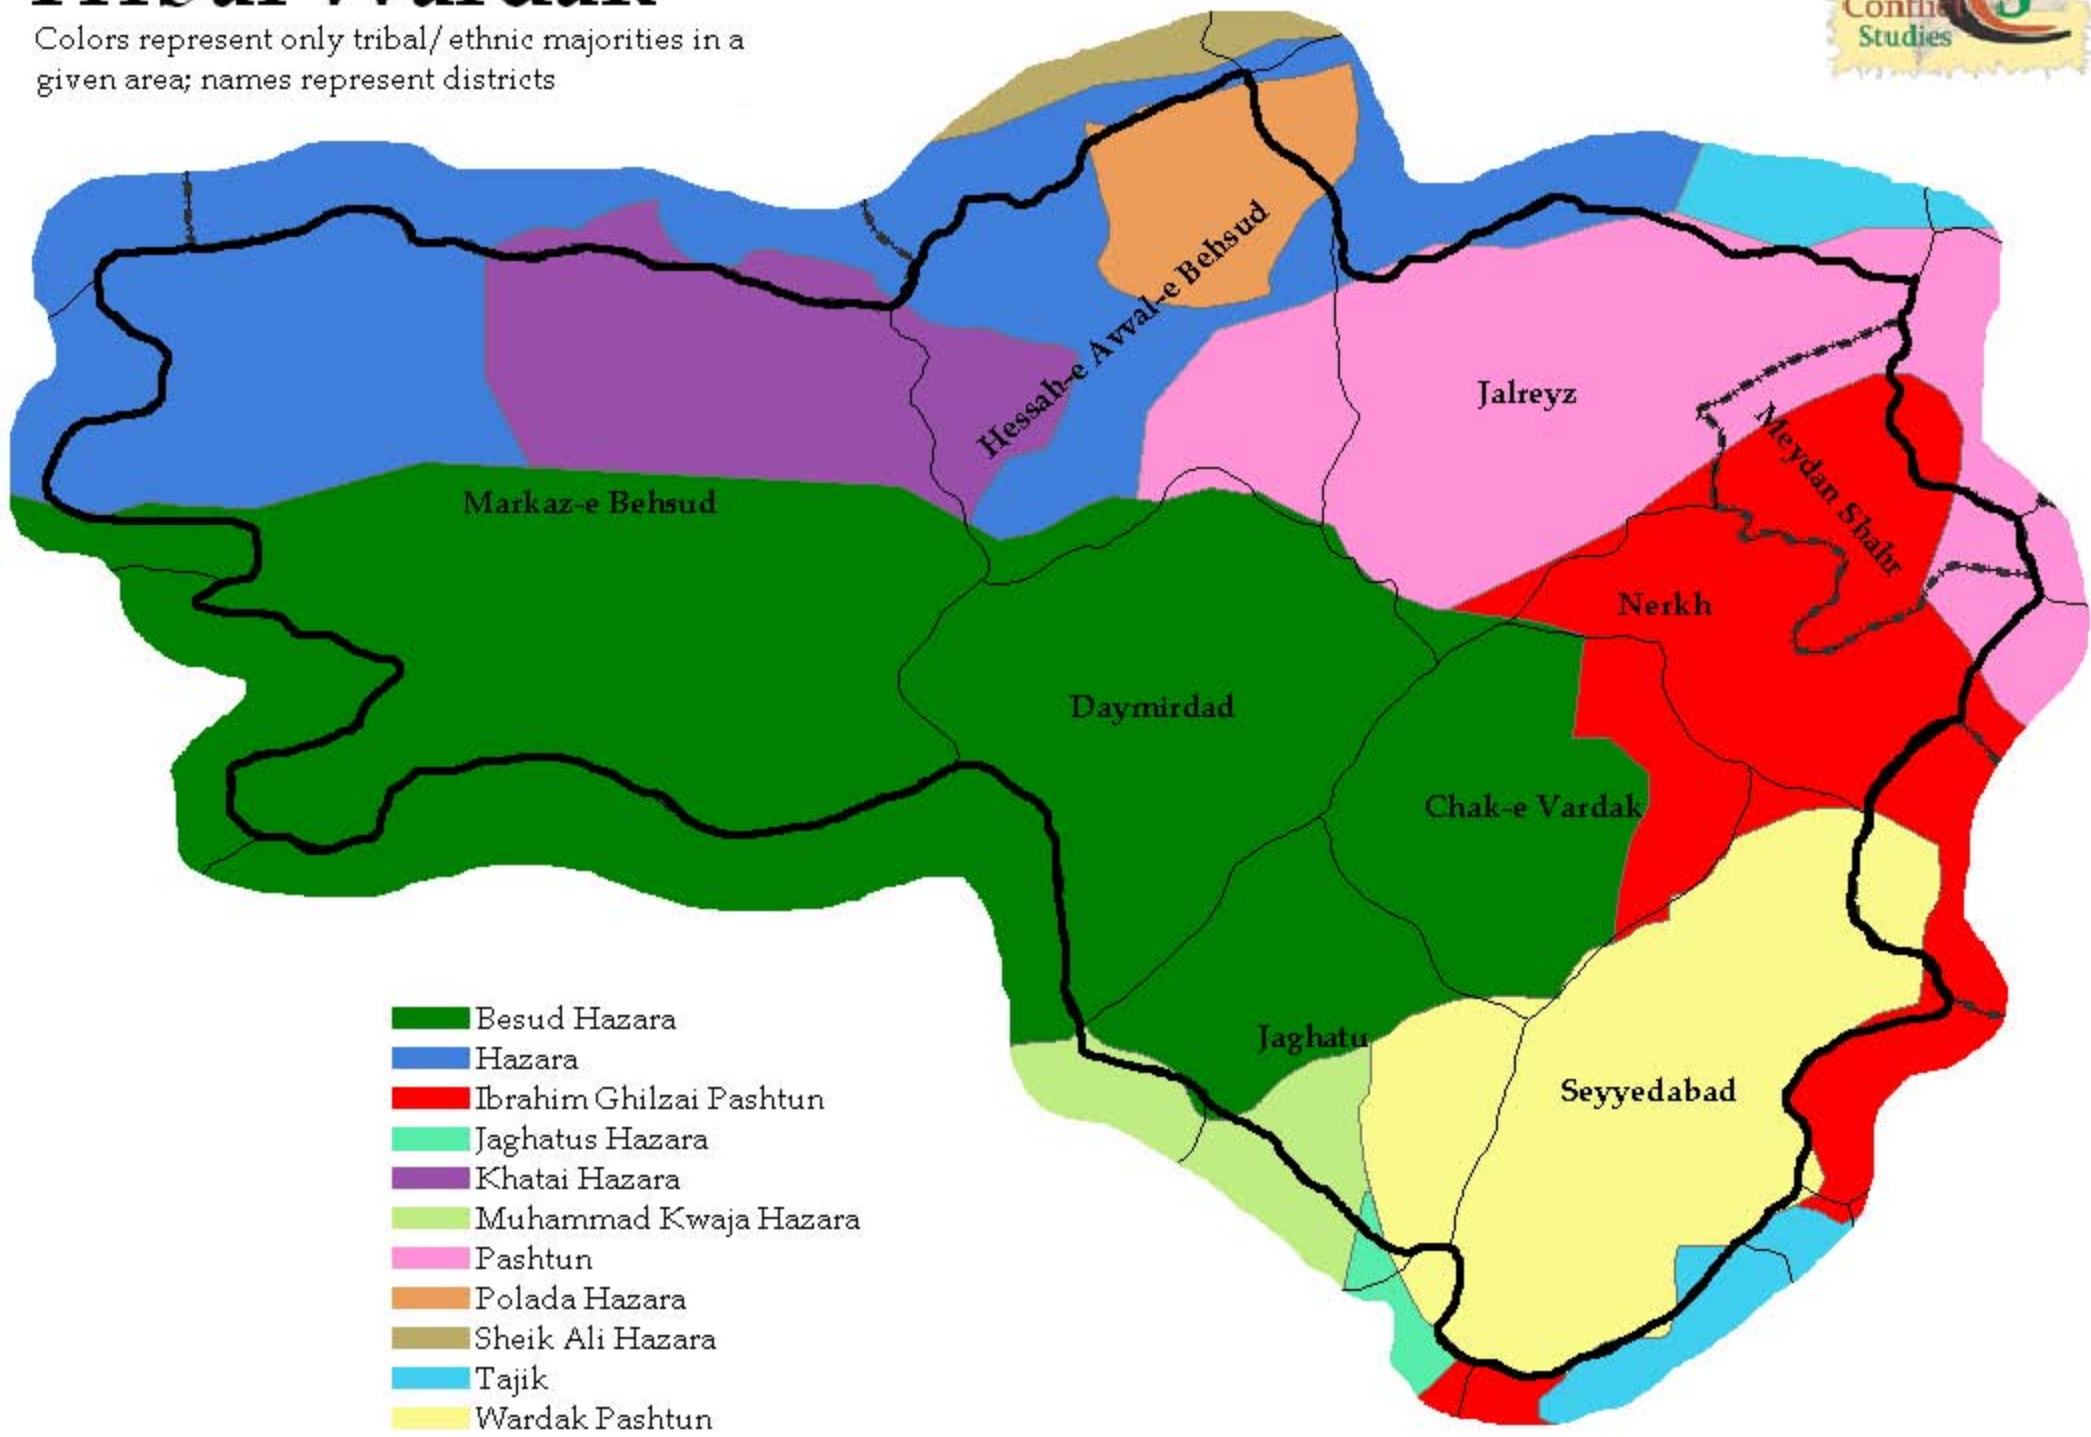

Tribal Wardak

Colors represent only tribal/ ethnic majorities in a given area; names represent districts

- Besud Hazara
- Hazara
- Ibrahim Ghilzai Pashtun
- Jaghatu Hazara
- Khatai Hazara
- Muhammad Kwaja Hazara
- Pashtun
- Polada Hazara
- Sheik Ali Hazara
- Tajik
- Wardak Pashtun