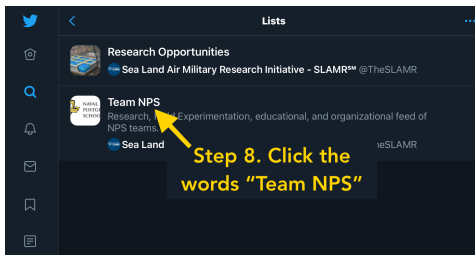

FOLLOW TEAM NPS

1. Go to <https://twitter.com> (click the URL to open open a browser and go to Twitter)
2. Log into Twitter
3. Click the "Search" icon (it may be at the bottom of the screen)

4. Type "TheSLAMR" into the search bar and do not click Enter/Return

5. Click "TheSLAMR" in the list that appears

6. Click the “More” options icon

7. Click “View Lists” in the list of options

8. Click the words “Team NPS”

9. Click the “Follow” button, which will turn blue and display “Following”