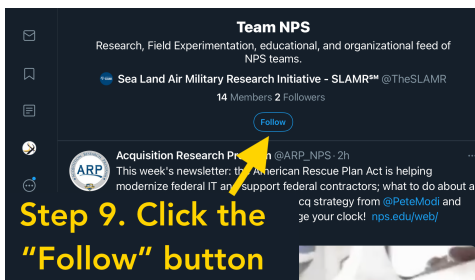

FOLLOW TEAM NPS

1. Go to <https://twitter.com> (click the URL to open open a browser and go to Twitter)
2. Log into Twitter
3. Click the "Search" icon (it may be at the bottom of the screen)

4. Type "TheSLAMR" into the search bar and do not click Enter/Return

5. Click "TheSLAMR" in the list that appears

6. Click the “More” options icon

7. Click “View Lists” in the list of options

8. Click the words “Team NPS”

9. Click the “Follow” button, which will turn blue and display “Following”